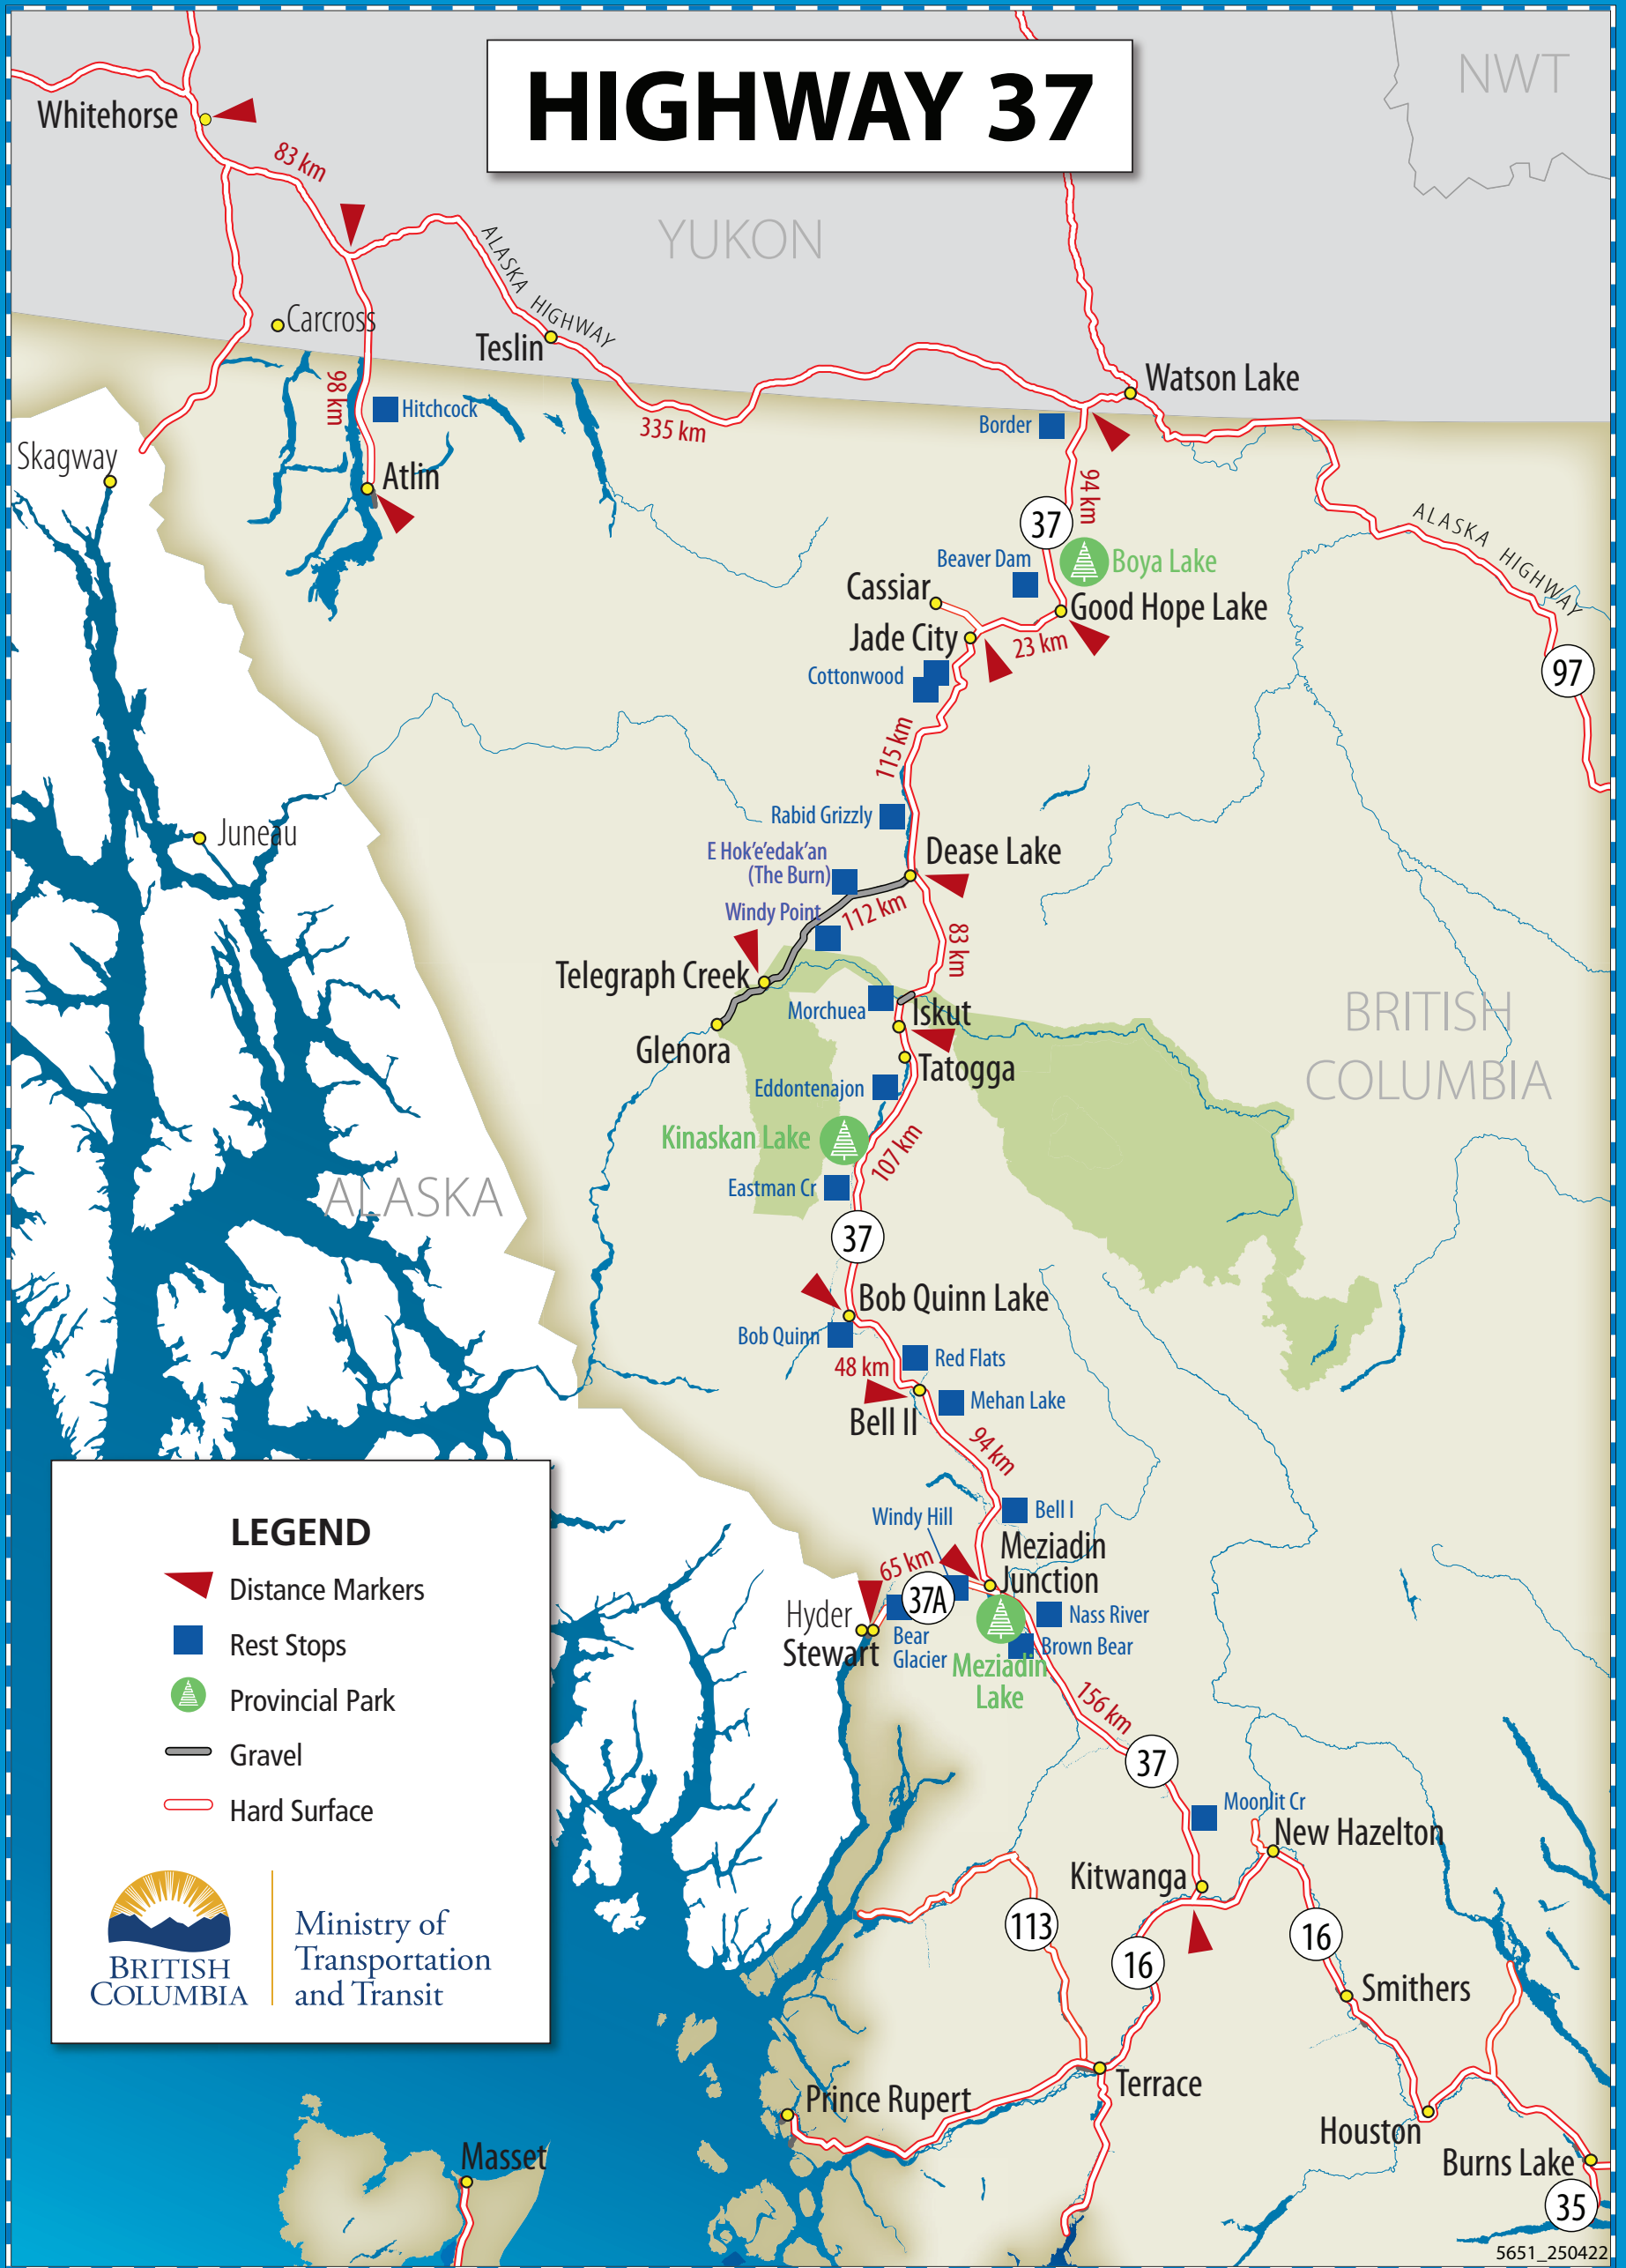

HIGHWAY 37

LEGEND

-  Distance Markers
-  Rest Stops
-  Provincial Park
-  Gravel
-  Hard Surface

Ministry of
Transportation
and Transit