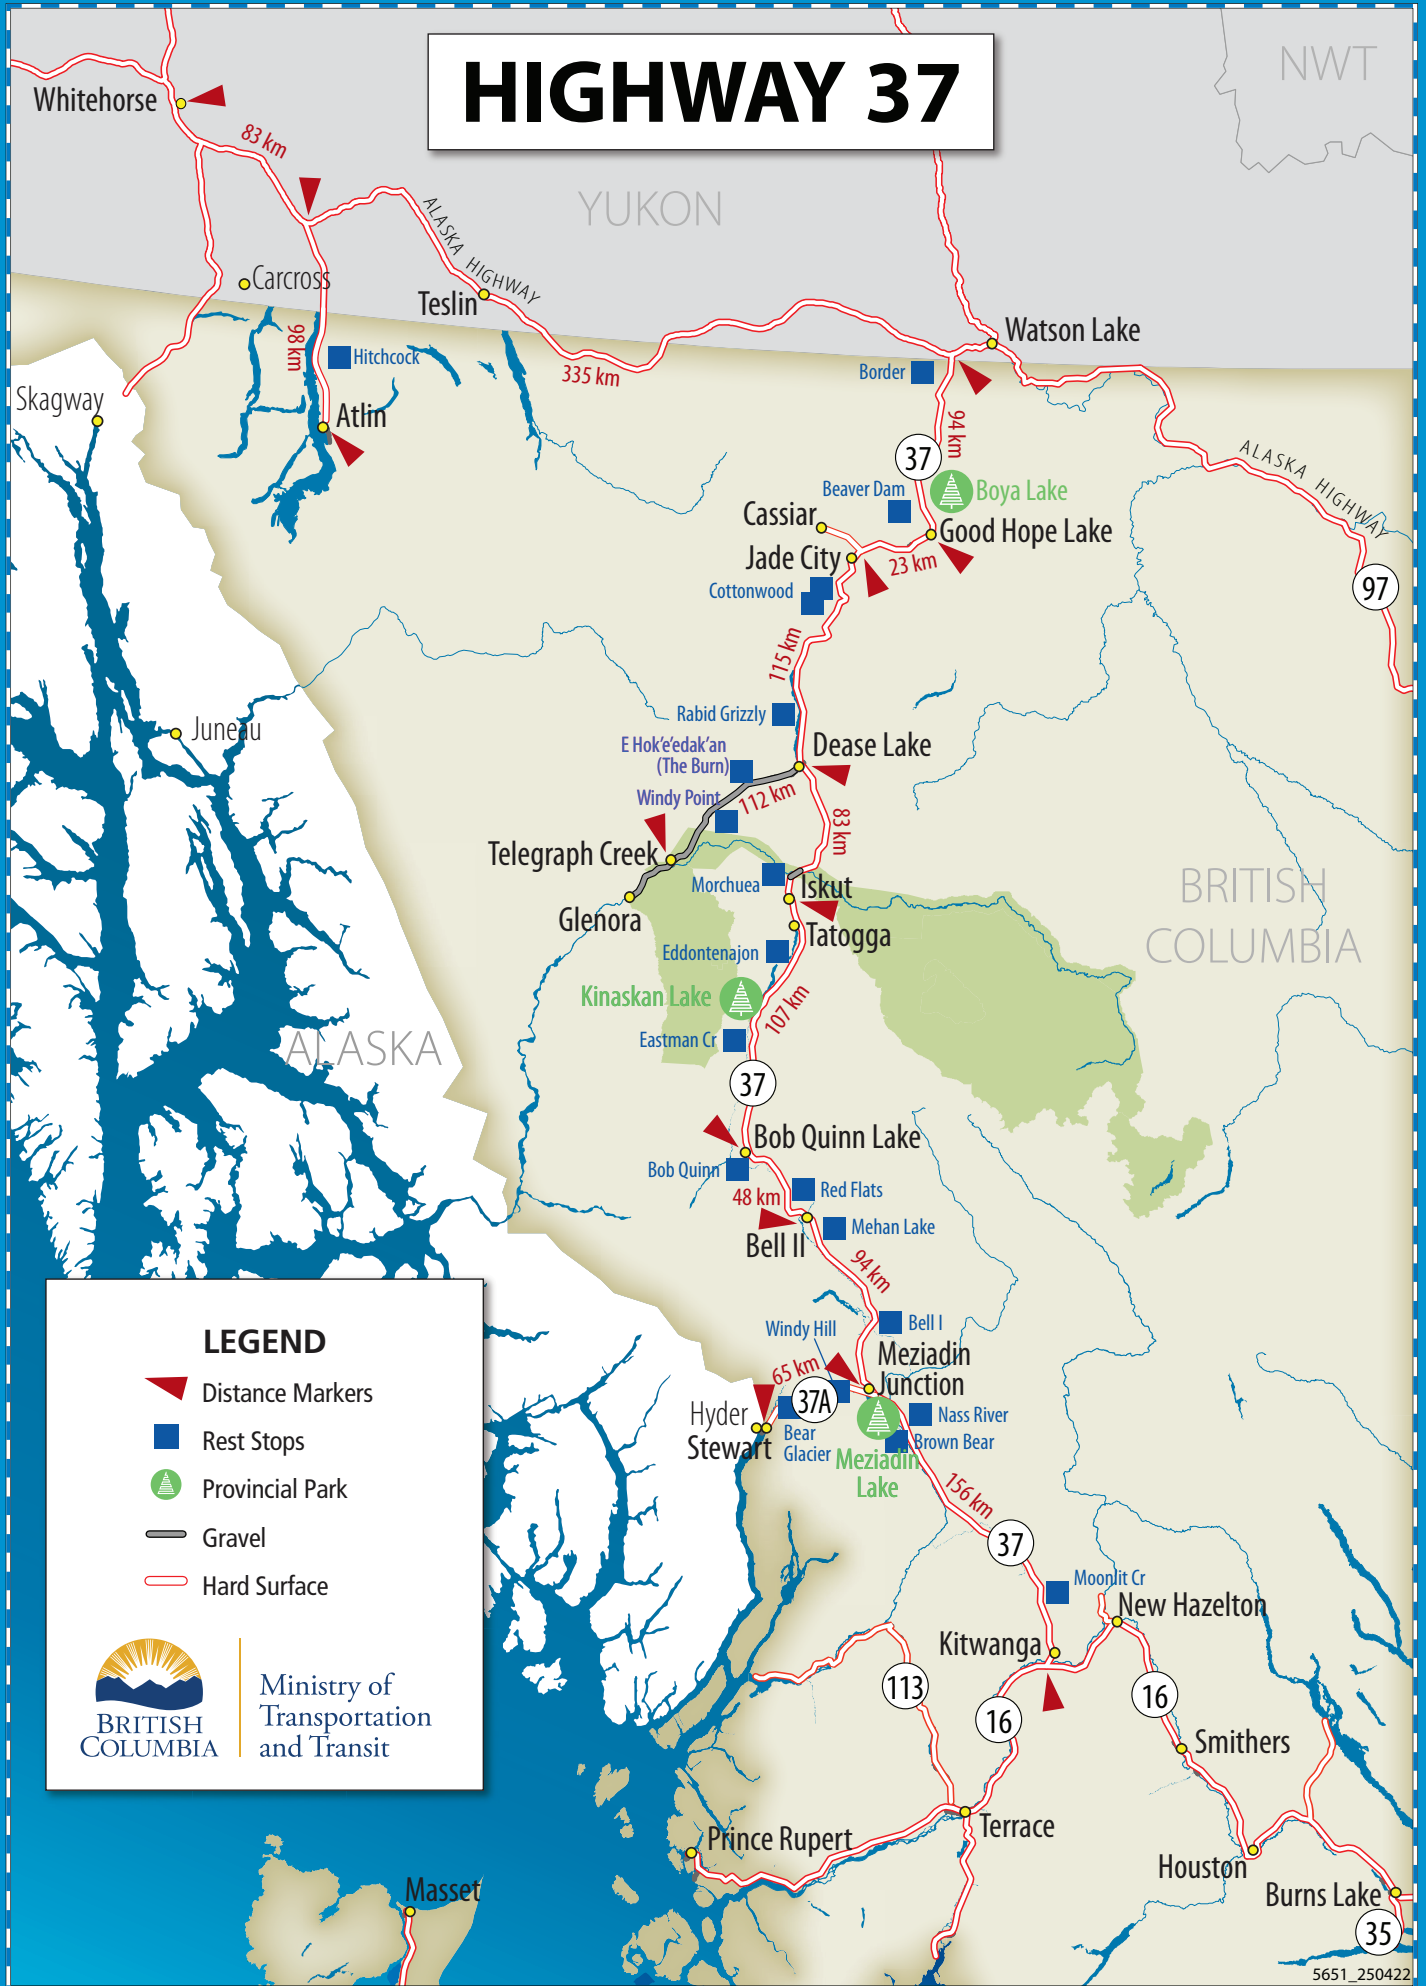

# HIGHWAY 37

## LEGEND

-  Distance Markers
-  Rest Stops
-  Provincial Park
-  Gravel
-  Hard Surface

Ministry of  
Transportation  
and Transit