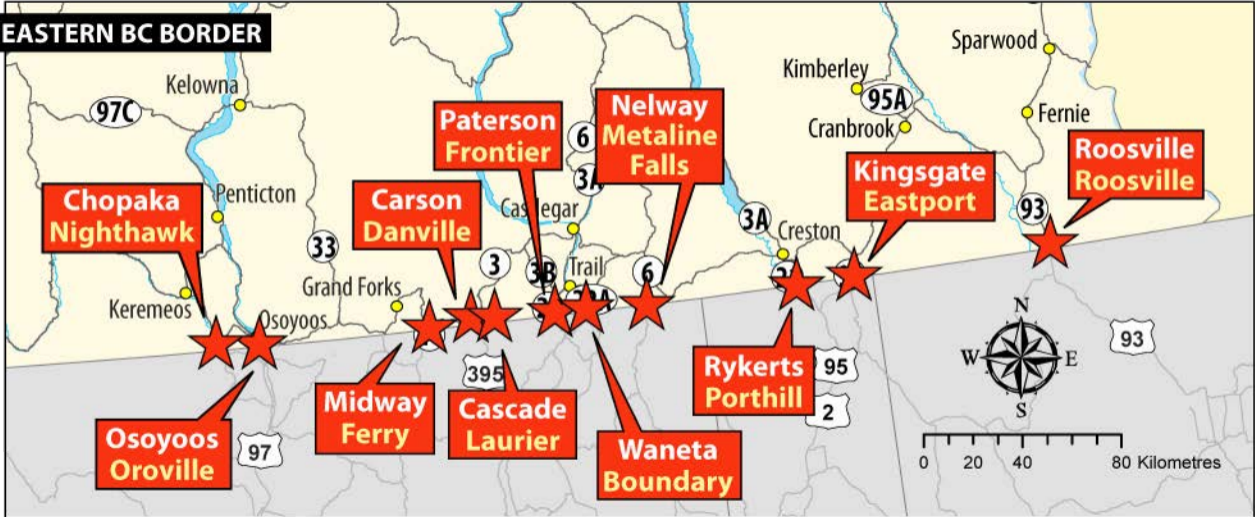

# ALASKA/BC BORDER

3

2

Atlin

Pleasant Camp  
Dalton Cache

Cascade  
Skagway

1ST

# LOWER MAINLAND

**Douglas  
Peace Arch**

**Pacific  
Blaine**

**Aldergrove  
Lynden**

**Huntingdon  
Sumas**

# EASTERN BC BORDER

**Chopaka  
Nighthawk**

**Osoyoos  
Oroville**

**Midway  
Ferry**

**Cascade  
Laurier**

**Paterson  
Frontier**

**Carson  
Danville**

**Waneta  
Boundary**

**Nelway  
Metaline  
Falls**

**Rykerts  
Porthill**

**Kingsgate  
Eastport**

**Roosville  
Roosville**