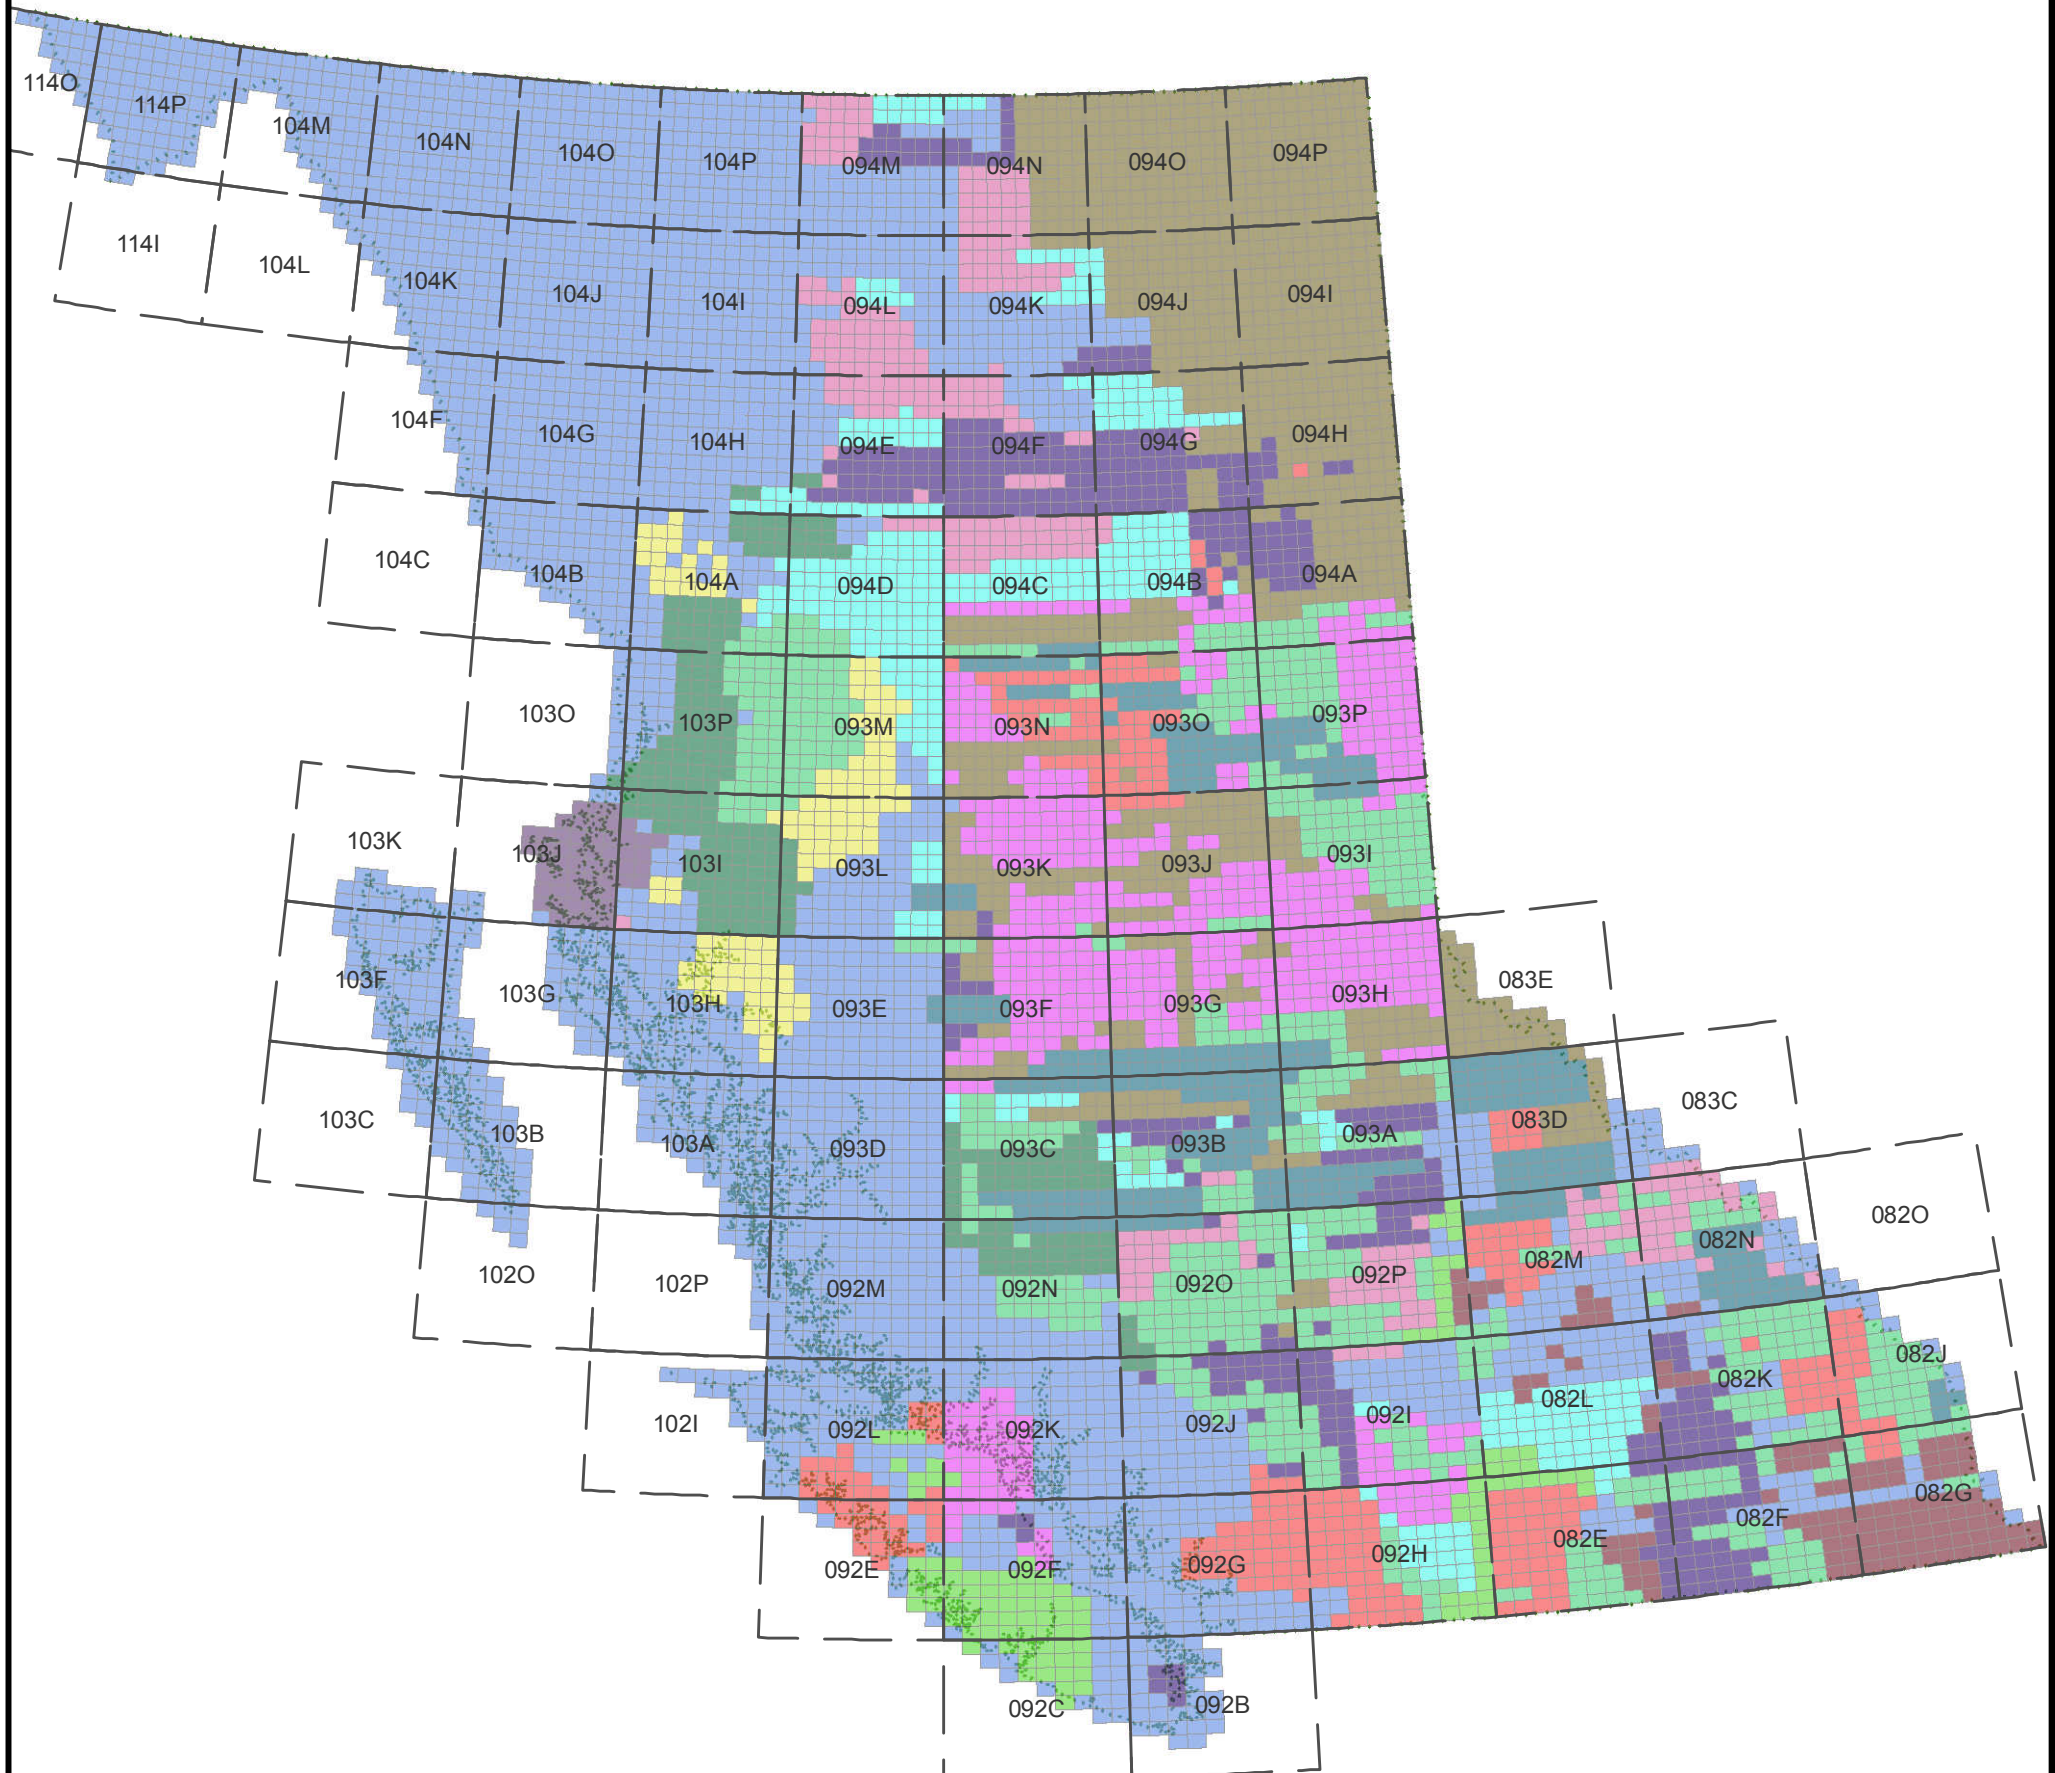

TRIM Updates by Year

Year Updated

Coordinate System: PCS Albers
 Projection: AlbersDatum: North American 1983