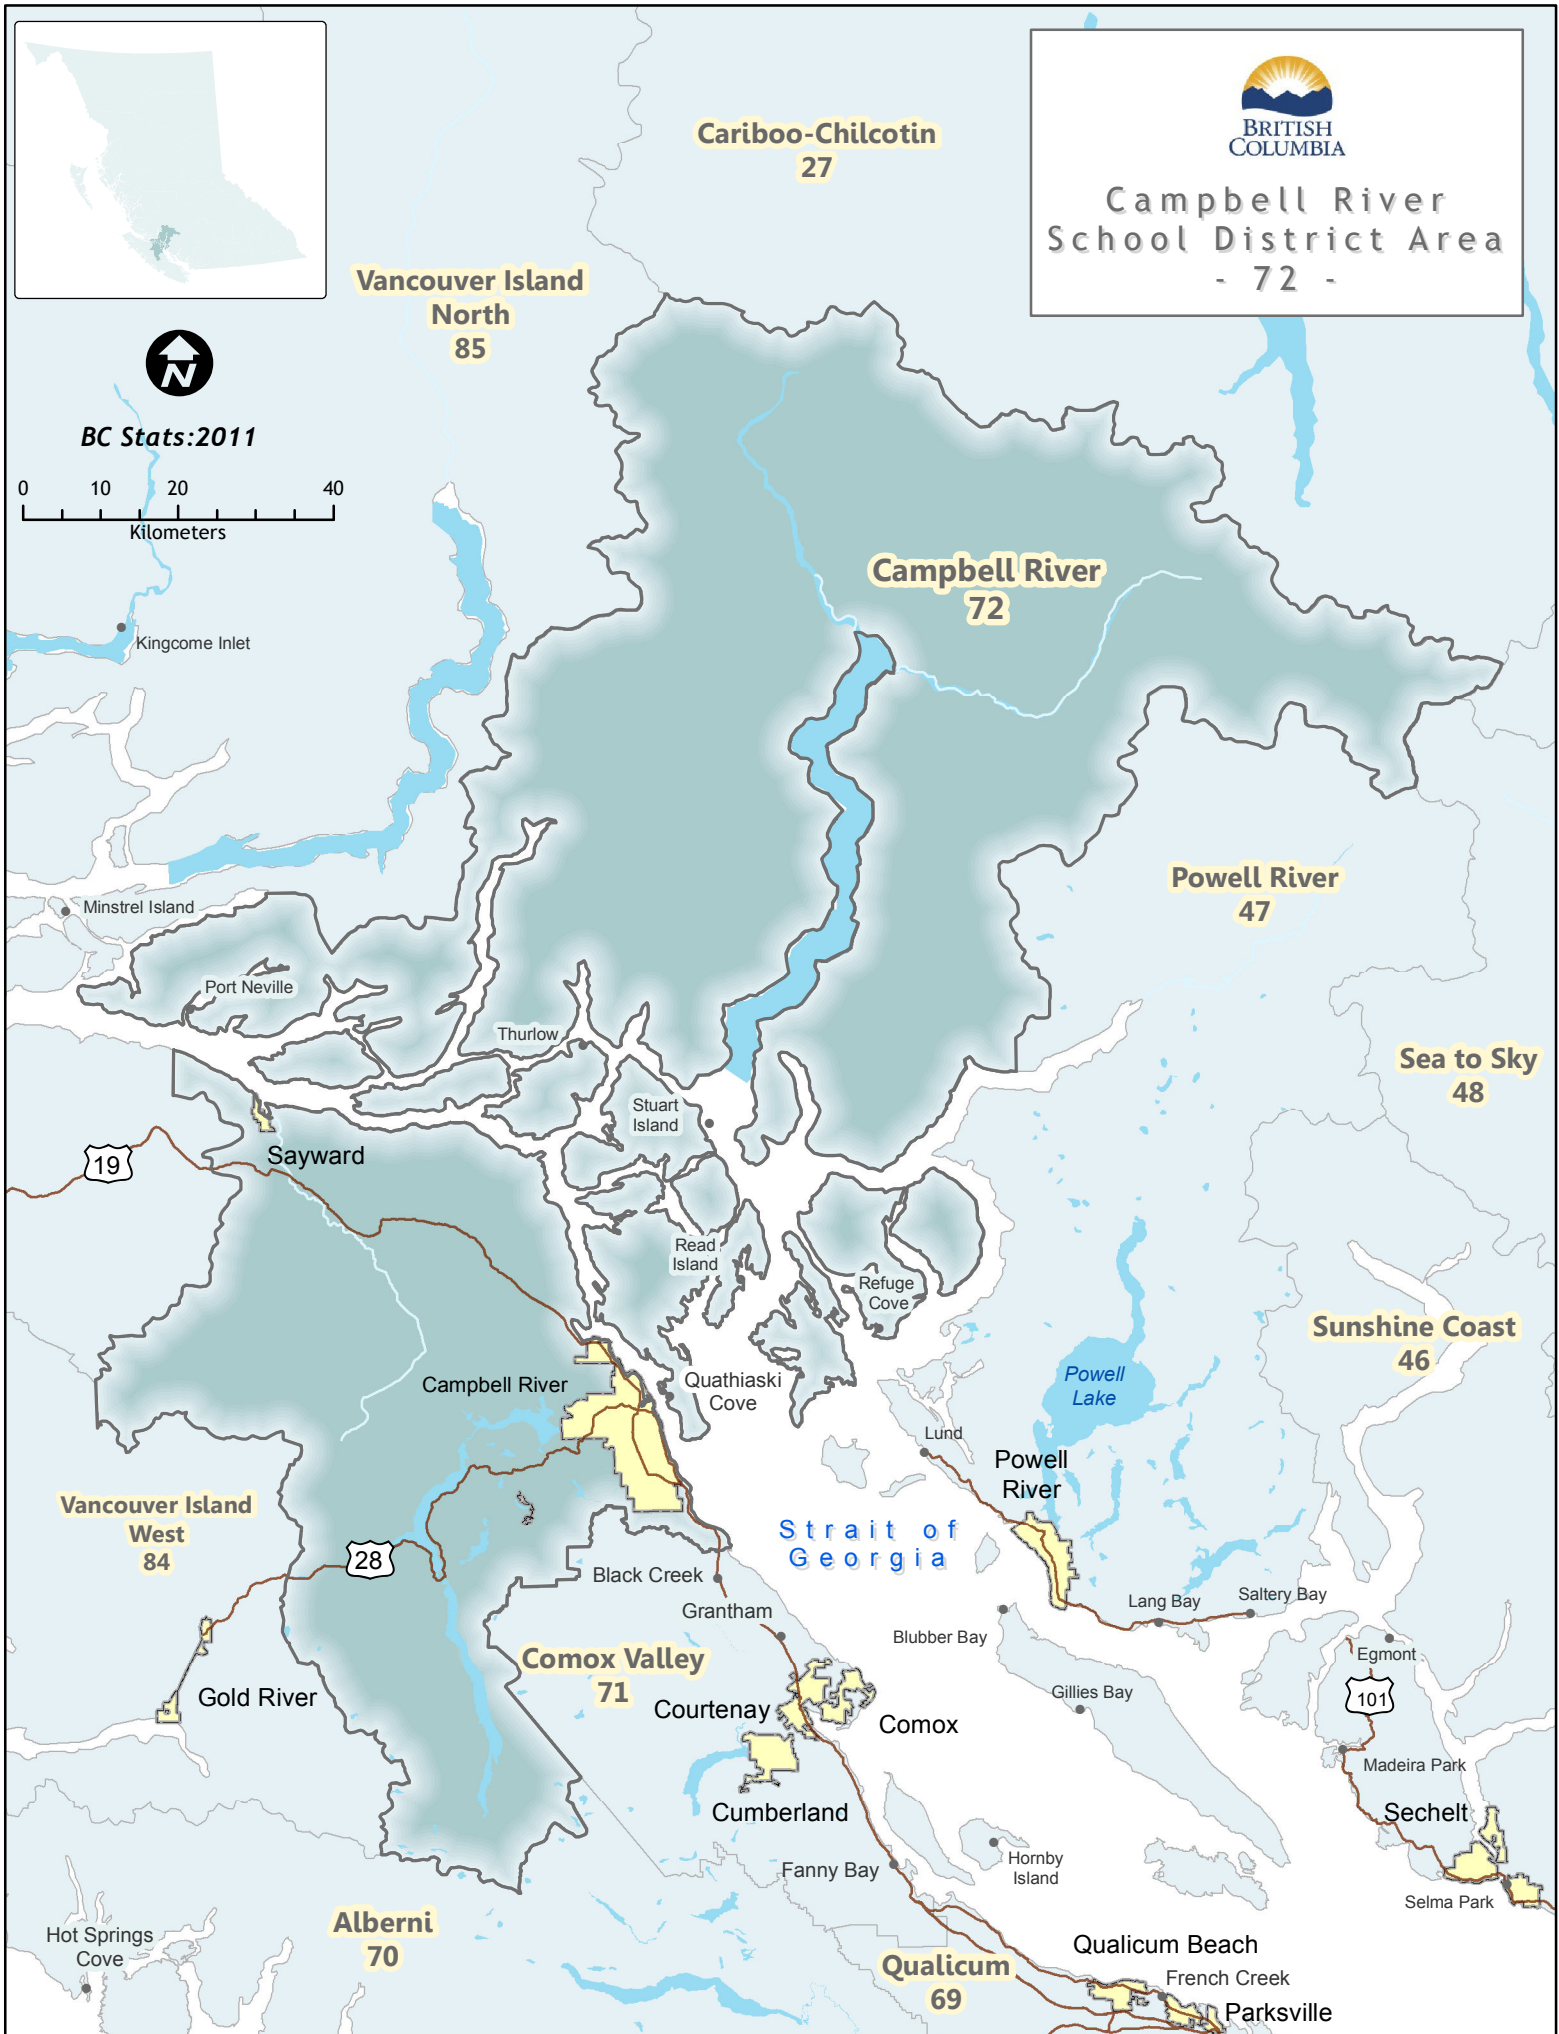

**Campbell River
School District Area
- 72 -**

BC Stats:2011

**Cariboo-Chilcotin
27**

**Vancouver Island
North
85**

**Campbell River
72**

**Powell River
47**

**Sea to Sky
48**

**Sunshine Coast
46**

**Vancouver Island
West
84**

**Comox Valley
71**

**Alberni
70**

**Qualicum
69**

**Qualicum Beach
French Creek
Parkville**

**Strait of
Georgia**

101

19

28

101

Kingcome Inlet

Minstrel Island

Port Neville

Thurlow

Stuart Island

Sayward

Read Island

Refuge Cove

Campbell River

Quathiaski Cove

Powell Lake

Lund

Powell River

Lang Bay

Saltery Bay

Vancouver Island West 84

Gold River

Black Creek

Grantham

Blubber Bay

Gillies Bay

Egmont

Madeira Park

Sechelt

Selma Park

Cumberland

Fanny Bay

Hornby Island

Hot Springs Cove