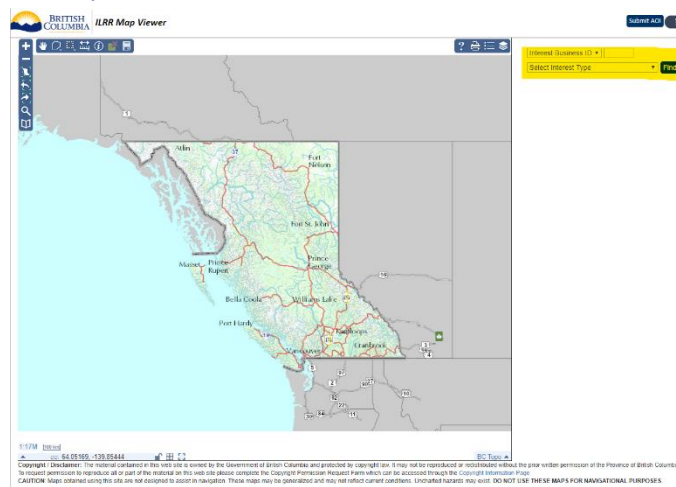

We were able to include one minor enhancement as outlined below:

- **Map Viewer Improvement**

- ❖ In the right side pane of the ILRR Map Viewer, in the Find dropdowns, users can now search for Survey Parcels by either PIN or PID.

Parcel ID	Description
1405690	SECTION 18, VICTORIA DISTRICT

- ❖ Search result(s) with a Legal Description (searching by PIN) or Ownership Class (searching by PID) will then populate below that with hyperlinks to zoom to the parcel(s).