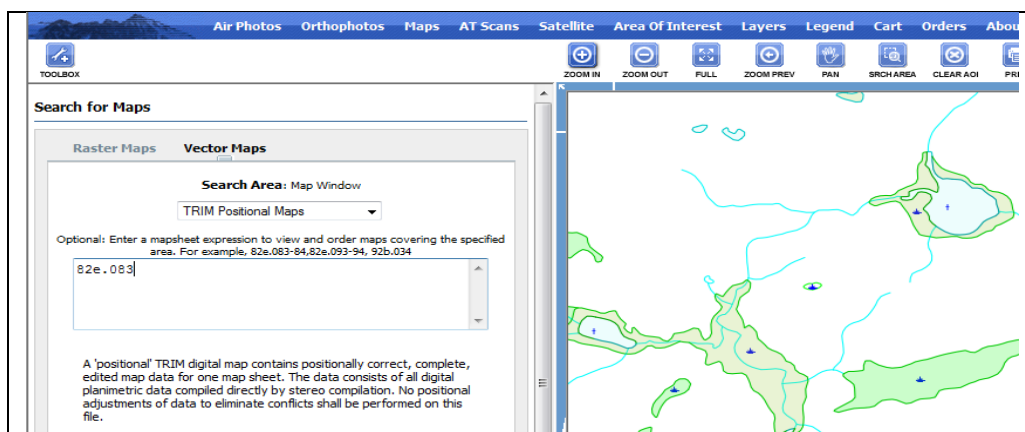

Search Area Window

If you know the mapsheet number e.g. 82e.083 you can enter that in the Search Area window and then click the Search for.... button.