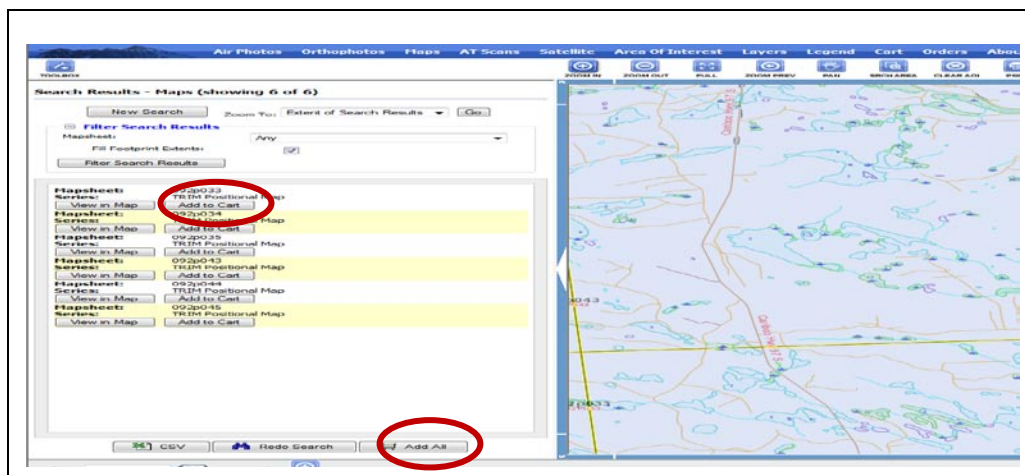

To purchase one or more TRIM Positional maps.

Click the Add to Cart or Add All to Cart tab

This will prompt you to login with your BCeID or IDIR account.