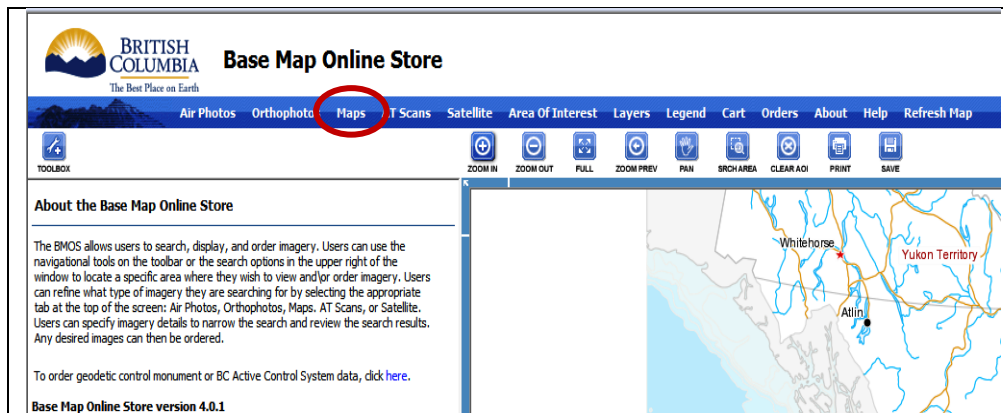

Base Map Online Store – Ordering TRIM Positional Maps

Orders for TRIM digital vector data mapsheets, topographic or raster base maps, digital orthophoto mapsheets, digital airphotos and other products can now be placed via the **Base Map Online Store** at <http://www.geobc.gov.bc.ca> with VISA, Mastercard or AMEX. The application can be launched directly from <http://openmaps.gov.bc.ca/imfows13/imf.jsp?site=idt>.

Note: Supported browsers are: MS Internet Explorer 6 or higher, Netscape 8/9 or Mozilla Firefox 3.0.

A valid **Business BCeID** or **Basic BCeID** (<http://www.bceid.ca>) or **IDIR** account (for BC Government staff) is required to login. A Basic BCeID can be setup online in a few minutes.

Navigate to your area of interest using **Place Name, Mapsheet or Address** in the search field in the upper right hand corner of the screen or by using the **Pan** and **Zoom** tools or by using the **Area of Interest** selection tools on the main menu toolbar.

Once you have determined your area of interest, select the following:

Click the Maps tab