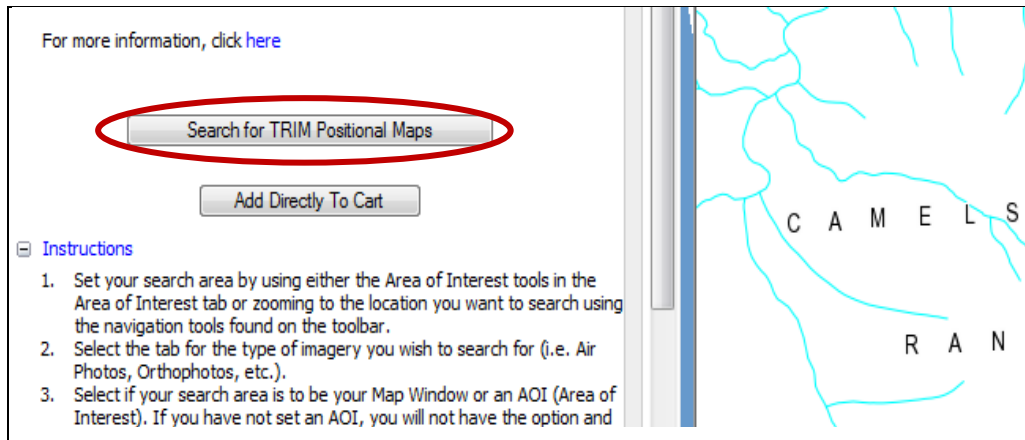

Navigate to your area of interest using **Place Name, Mapsheet or Address** in the search field in the upper right hand corner of the screen or by using the **Pan** and **Zoom** tools or by using the **Area of Interest** selection tools on the main menu toolbar.

Once you have determined your area of interest, select the following:

**Click the Maps tab**

**Click on the drop down menu**

*This will display a list of available Vector map products*

**Click the Search tab to get product information.**

The search results will indicate the number of mapsheets found in your area of interest.