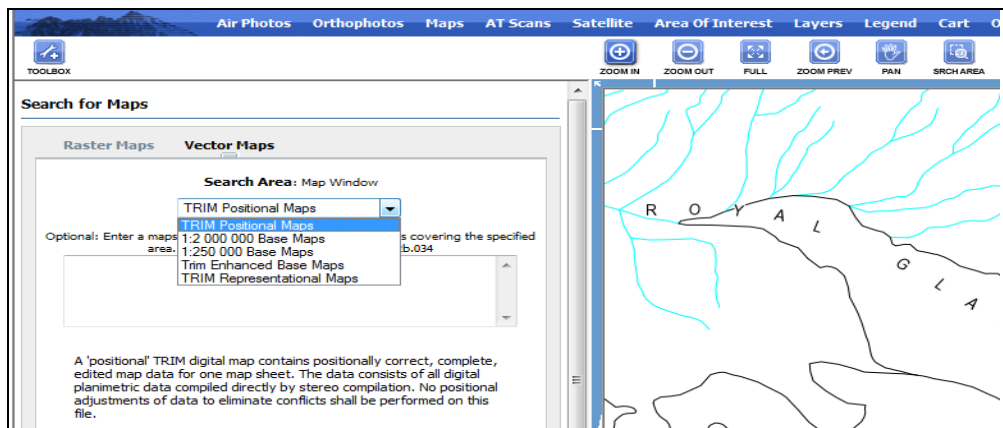

Navigate to your area of interest using **Place Name, Mapsheet or Address** in the search field in the upper right hand corner of the screen or by using the **Pan** and **Zoom** tools or by using the **Area of Interest** selection tools on the main menu toolbar.

Once you have determined your area of interest, select the following:

**Click the Maps tab**

**Click on the drop down menu**

*This will display a list of available Vector map products*

**Click the Search tab to get product information.**