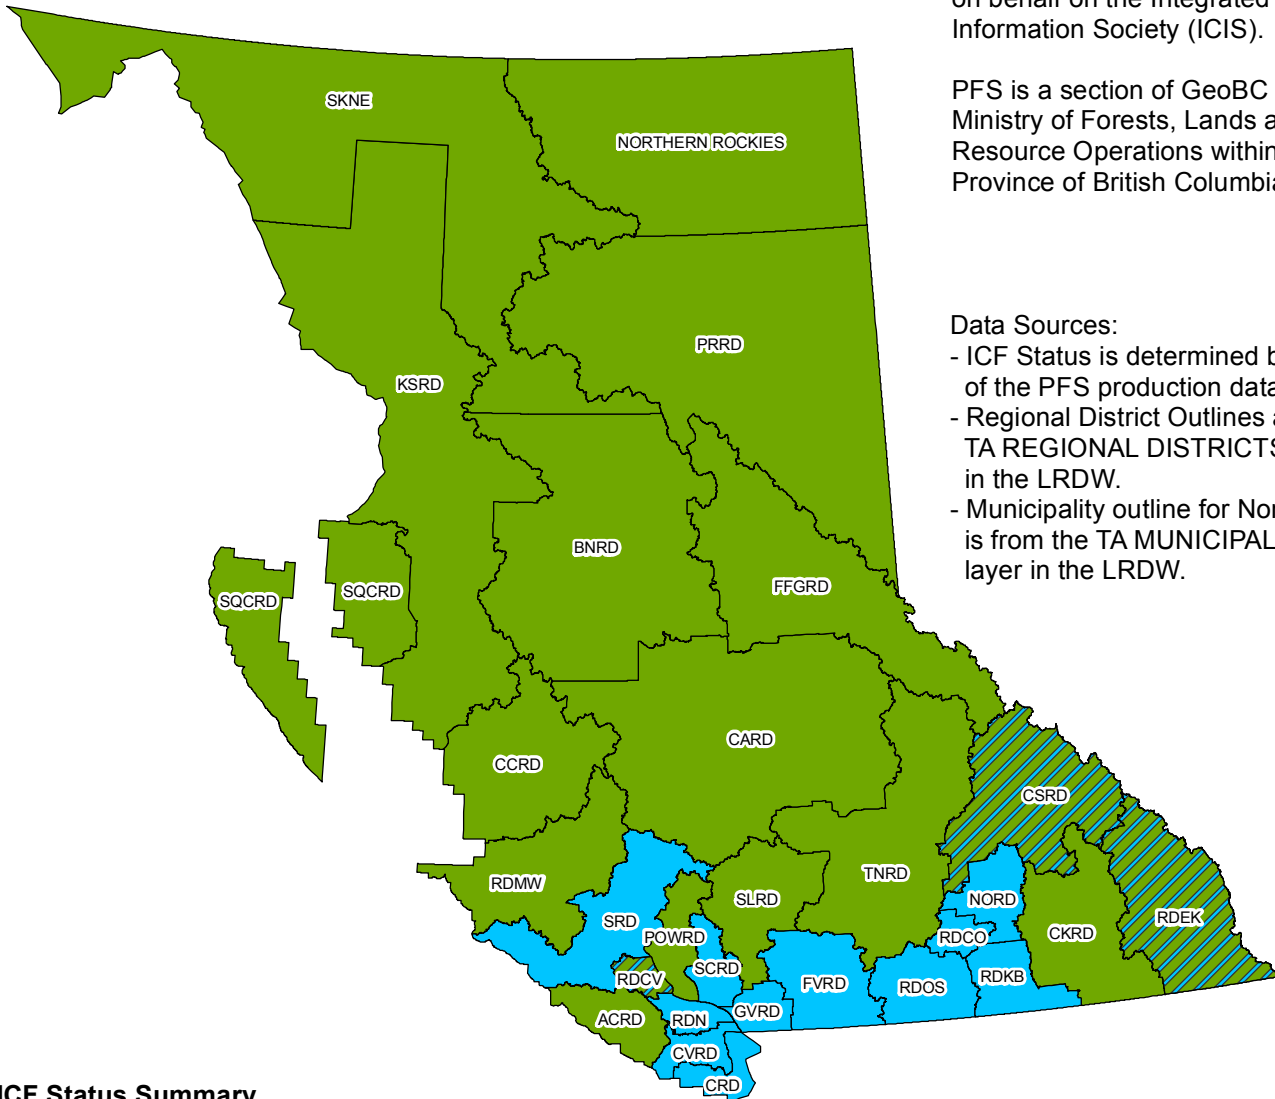

## Published Parcel Data Characteristics by Regional District

Revision Date: 2016-04-22

The Integrated Cadastral Fabric is produced by the Parcel Fabric Section on behalf on the Integrated Cadastral Information Society (ICIS).

PFS is a section of GeoBC of the Ministry of Forests, Lands and Natural Resource Operations within the Province of British Columbia.

### Data Sources:

- ICF Status is determined by analysis of the PFS production database.
- Regional District Outlines are from the TA REGIONAL DISTRICTS SVW layer in the LRDW.
- Municipality outline for Northern Rockies is from the TA MUNICIPALITIES SVW layer in the LRDW.