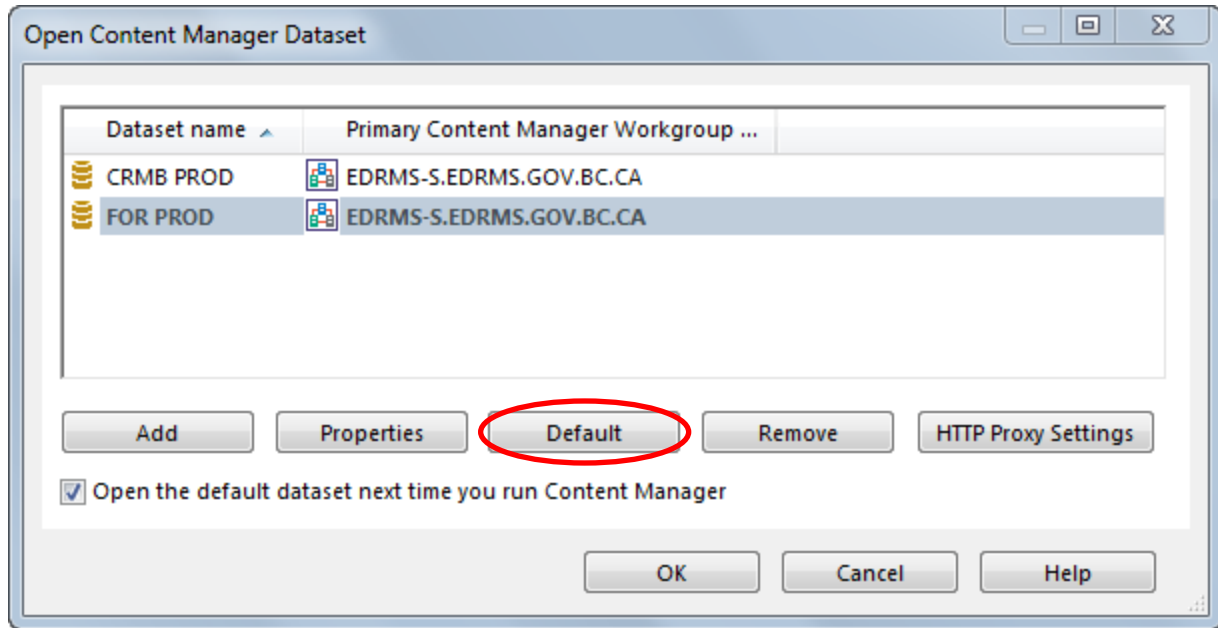

EDRMS CONTENT MANAGER

The following table lists the datasets used by BC Ministries/Organizations:

FOR PROD	CRMB PROD
Indigenous Relations & Reconciliation (IRR)	Advanced Education, Skills and Training (AEST)
Agricultural Land Commission	Premier's Office
Agriculture (AGRI)	Children and Family Development (MCF)
Energy, Mines and Petroleum Resources (EMPR) Including: Natural Gas Development	Education (EDUC)
Environment & Climate Change Strategy (ENV)	Finance (FIN)
Forests, Lands, Natural Resource Operations and Rural Development (FLNRORD)	Health (HLTH)
Integrated Land Management Bureau	Jobs, Trade and Technology (JTT)
	Attorney General (AG)
	Public Safety & Solicitor General & Emergency Management BC (PSSG)
	Public Service Agency (PSA)
	Social Development & Poverty Reduction (SDPR)
	Citizens' Services (CITZ)
	Municipal Affairs and Housing (MAH)
	Office of Housing Construction Standards (OHCS)
	Tourism, Arts and Culture (TAC)
	Transportation and Infrastructure (TRAN)