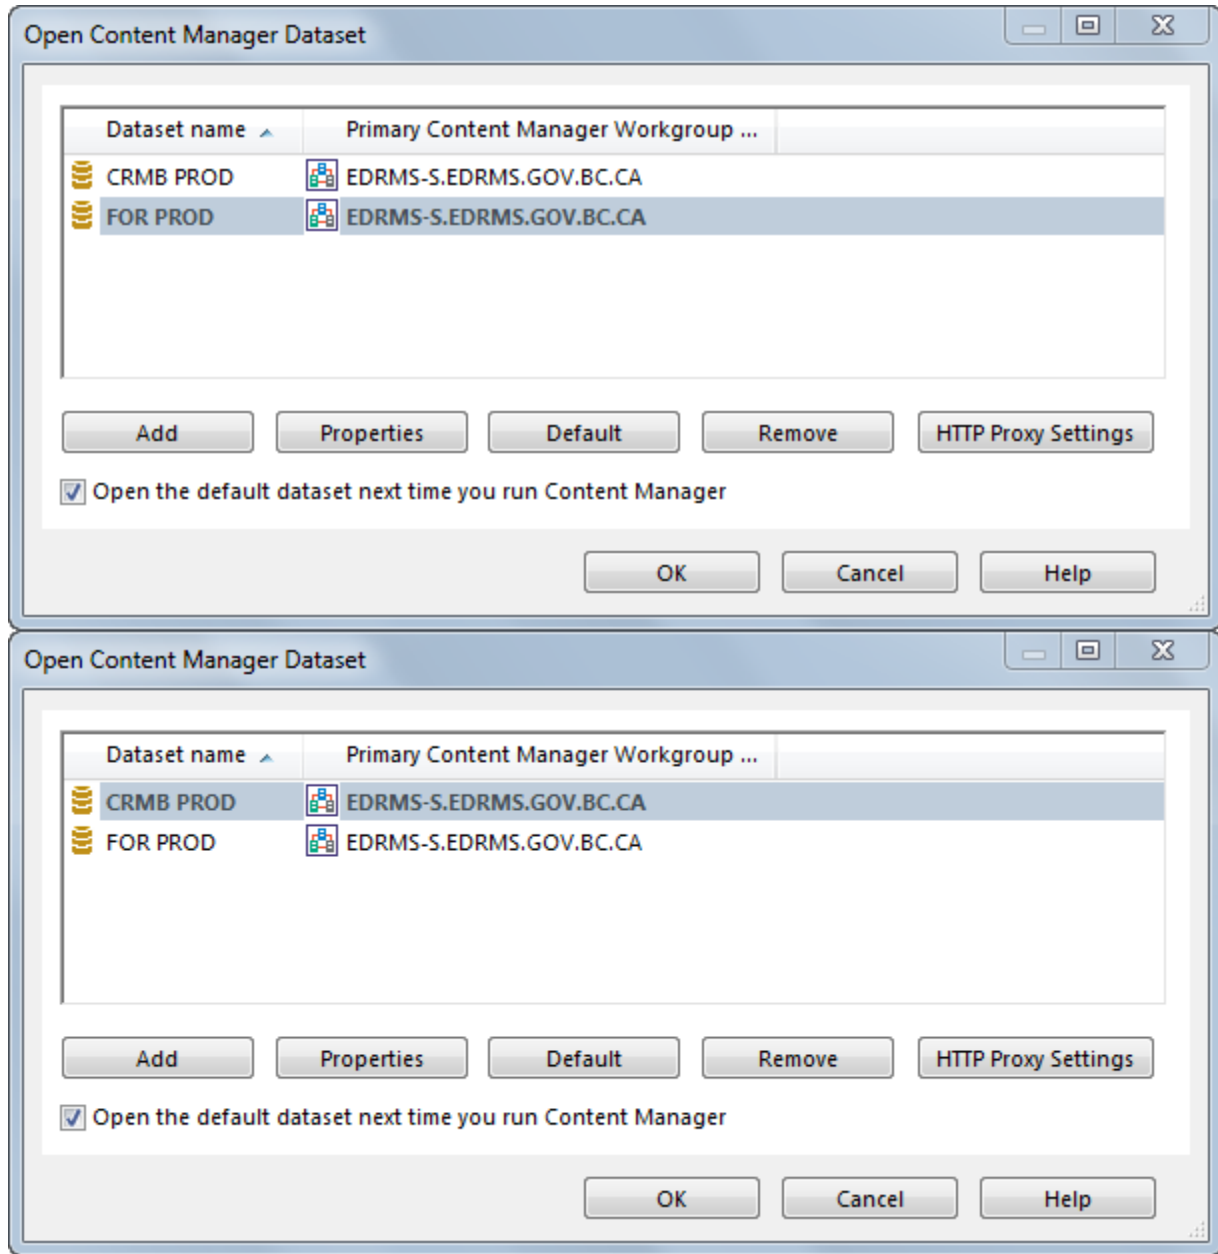

EDRMS CONTENT MANAGER

If your default dataset is **FOR PROD**, your screen should look like this: