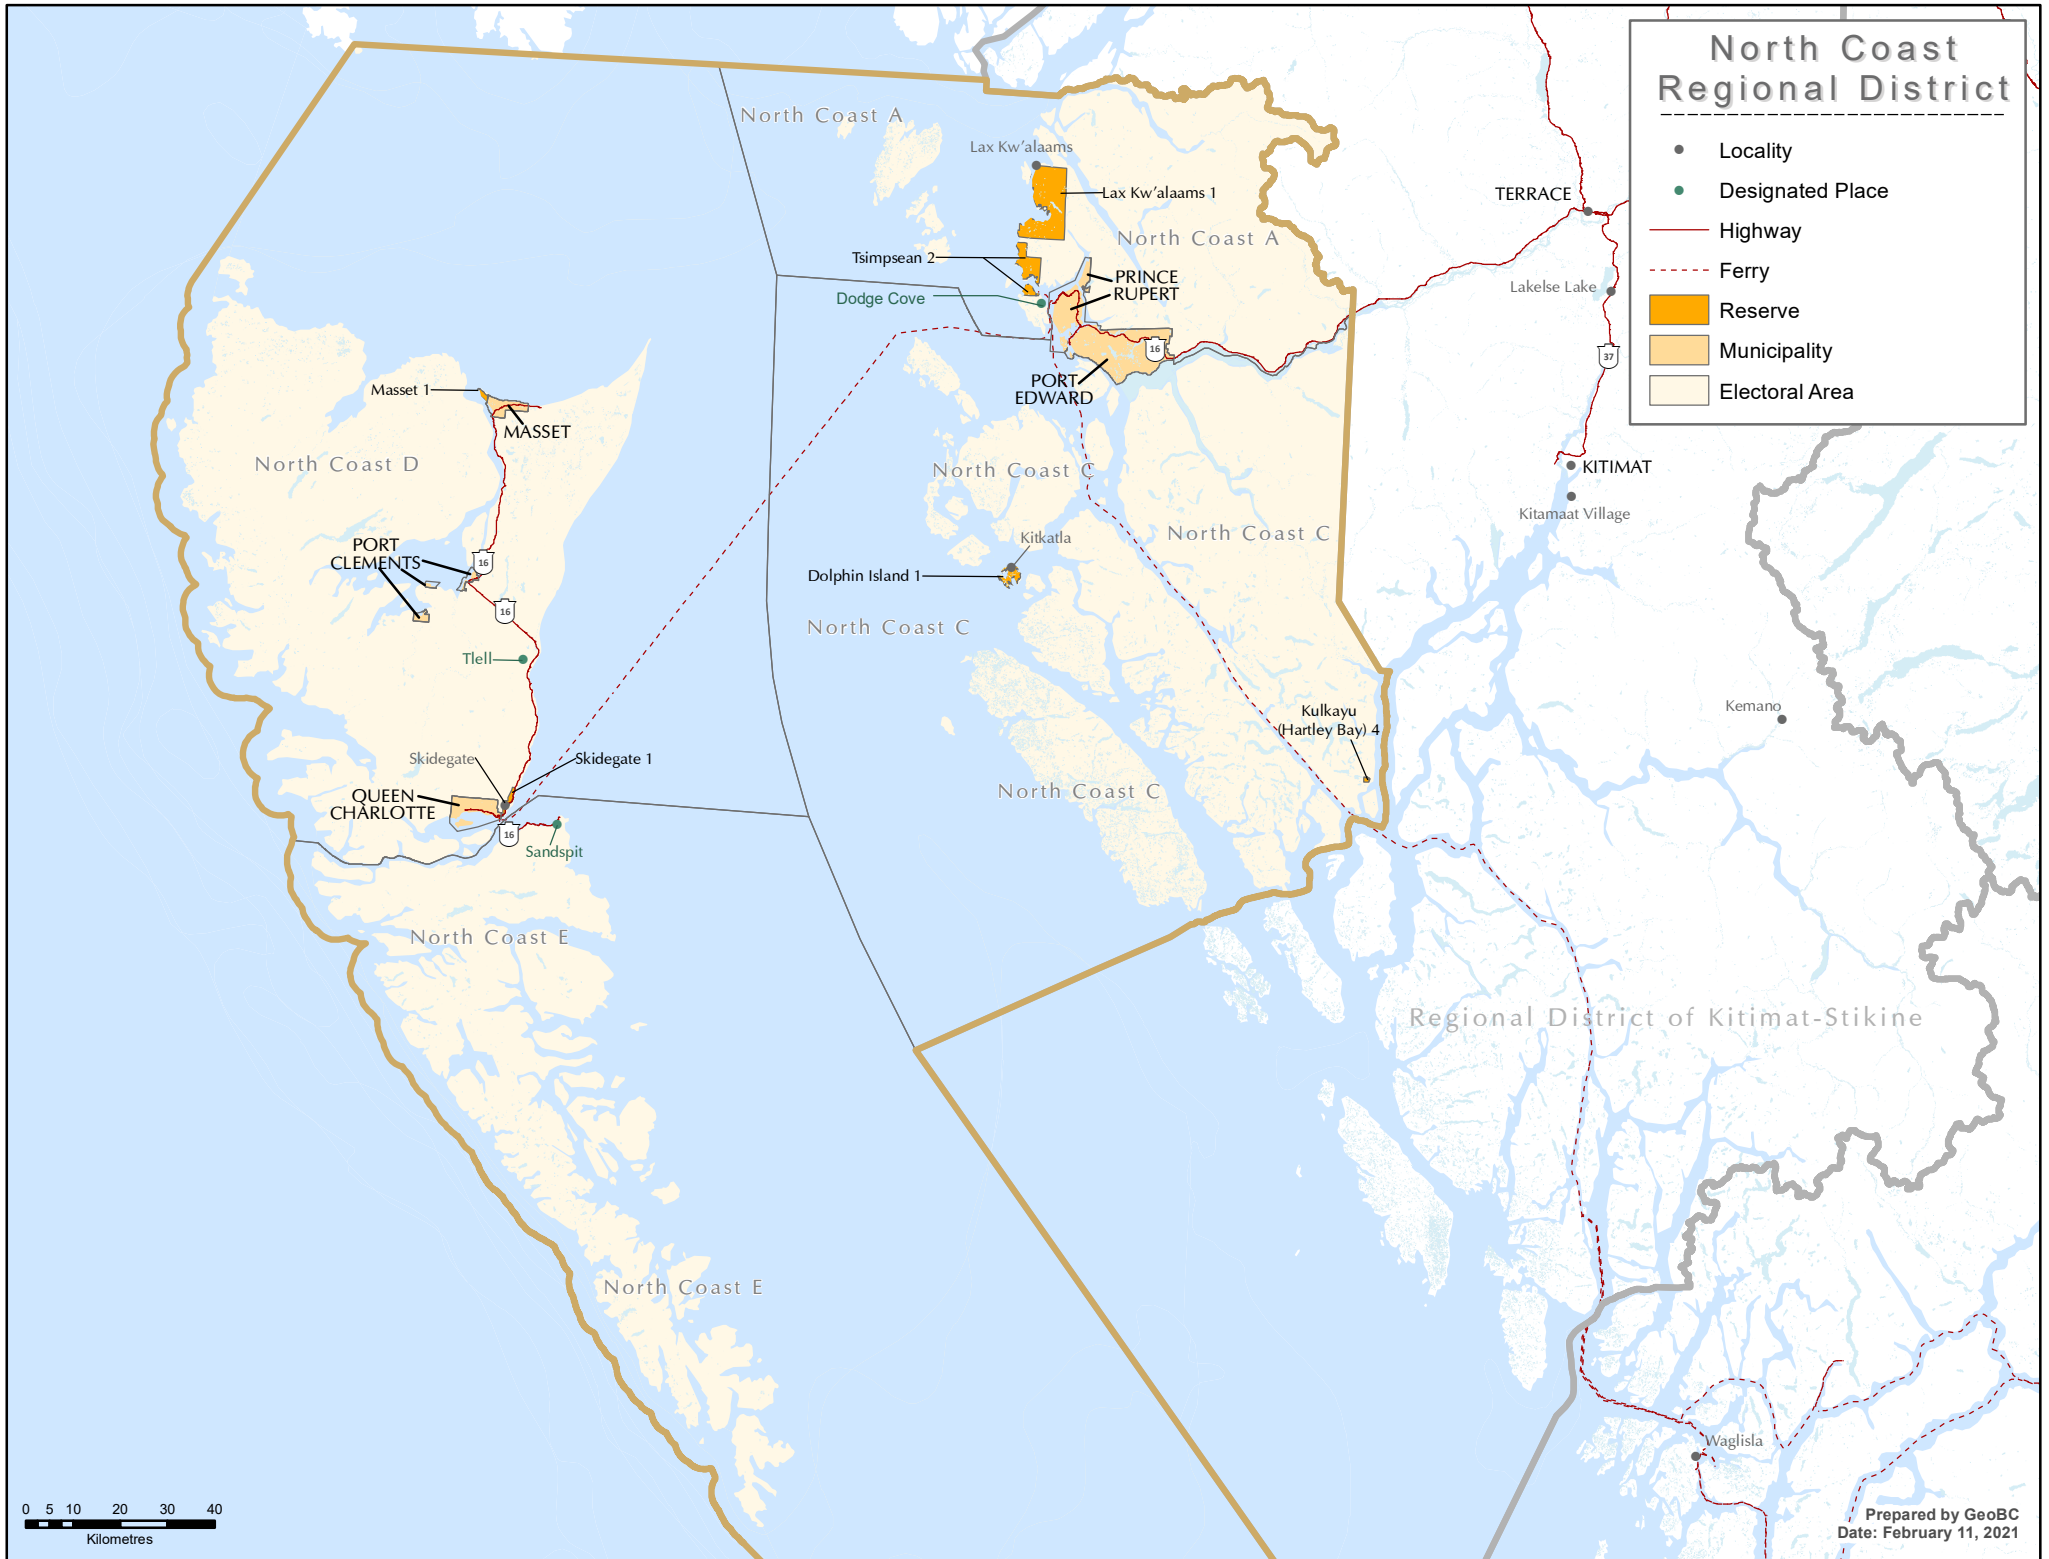

North Coast Regional District

- Locality
- Designated Place
- Highway
- - - Ferry
- Reserve
- Municipality
- Electoral Area

0 5 10 20 30 40
Kilometres

Prepared by GeoBC
Date: February 11, 2021