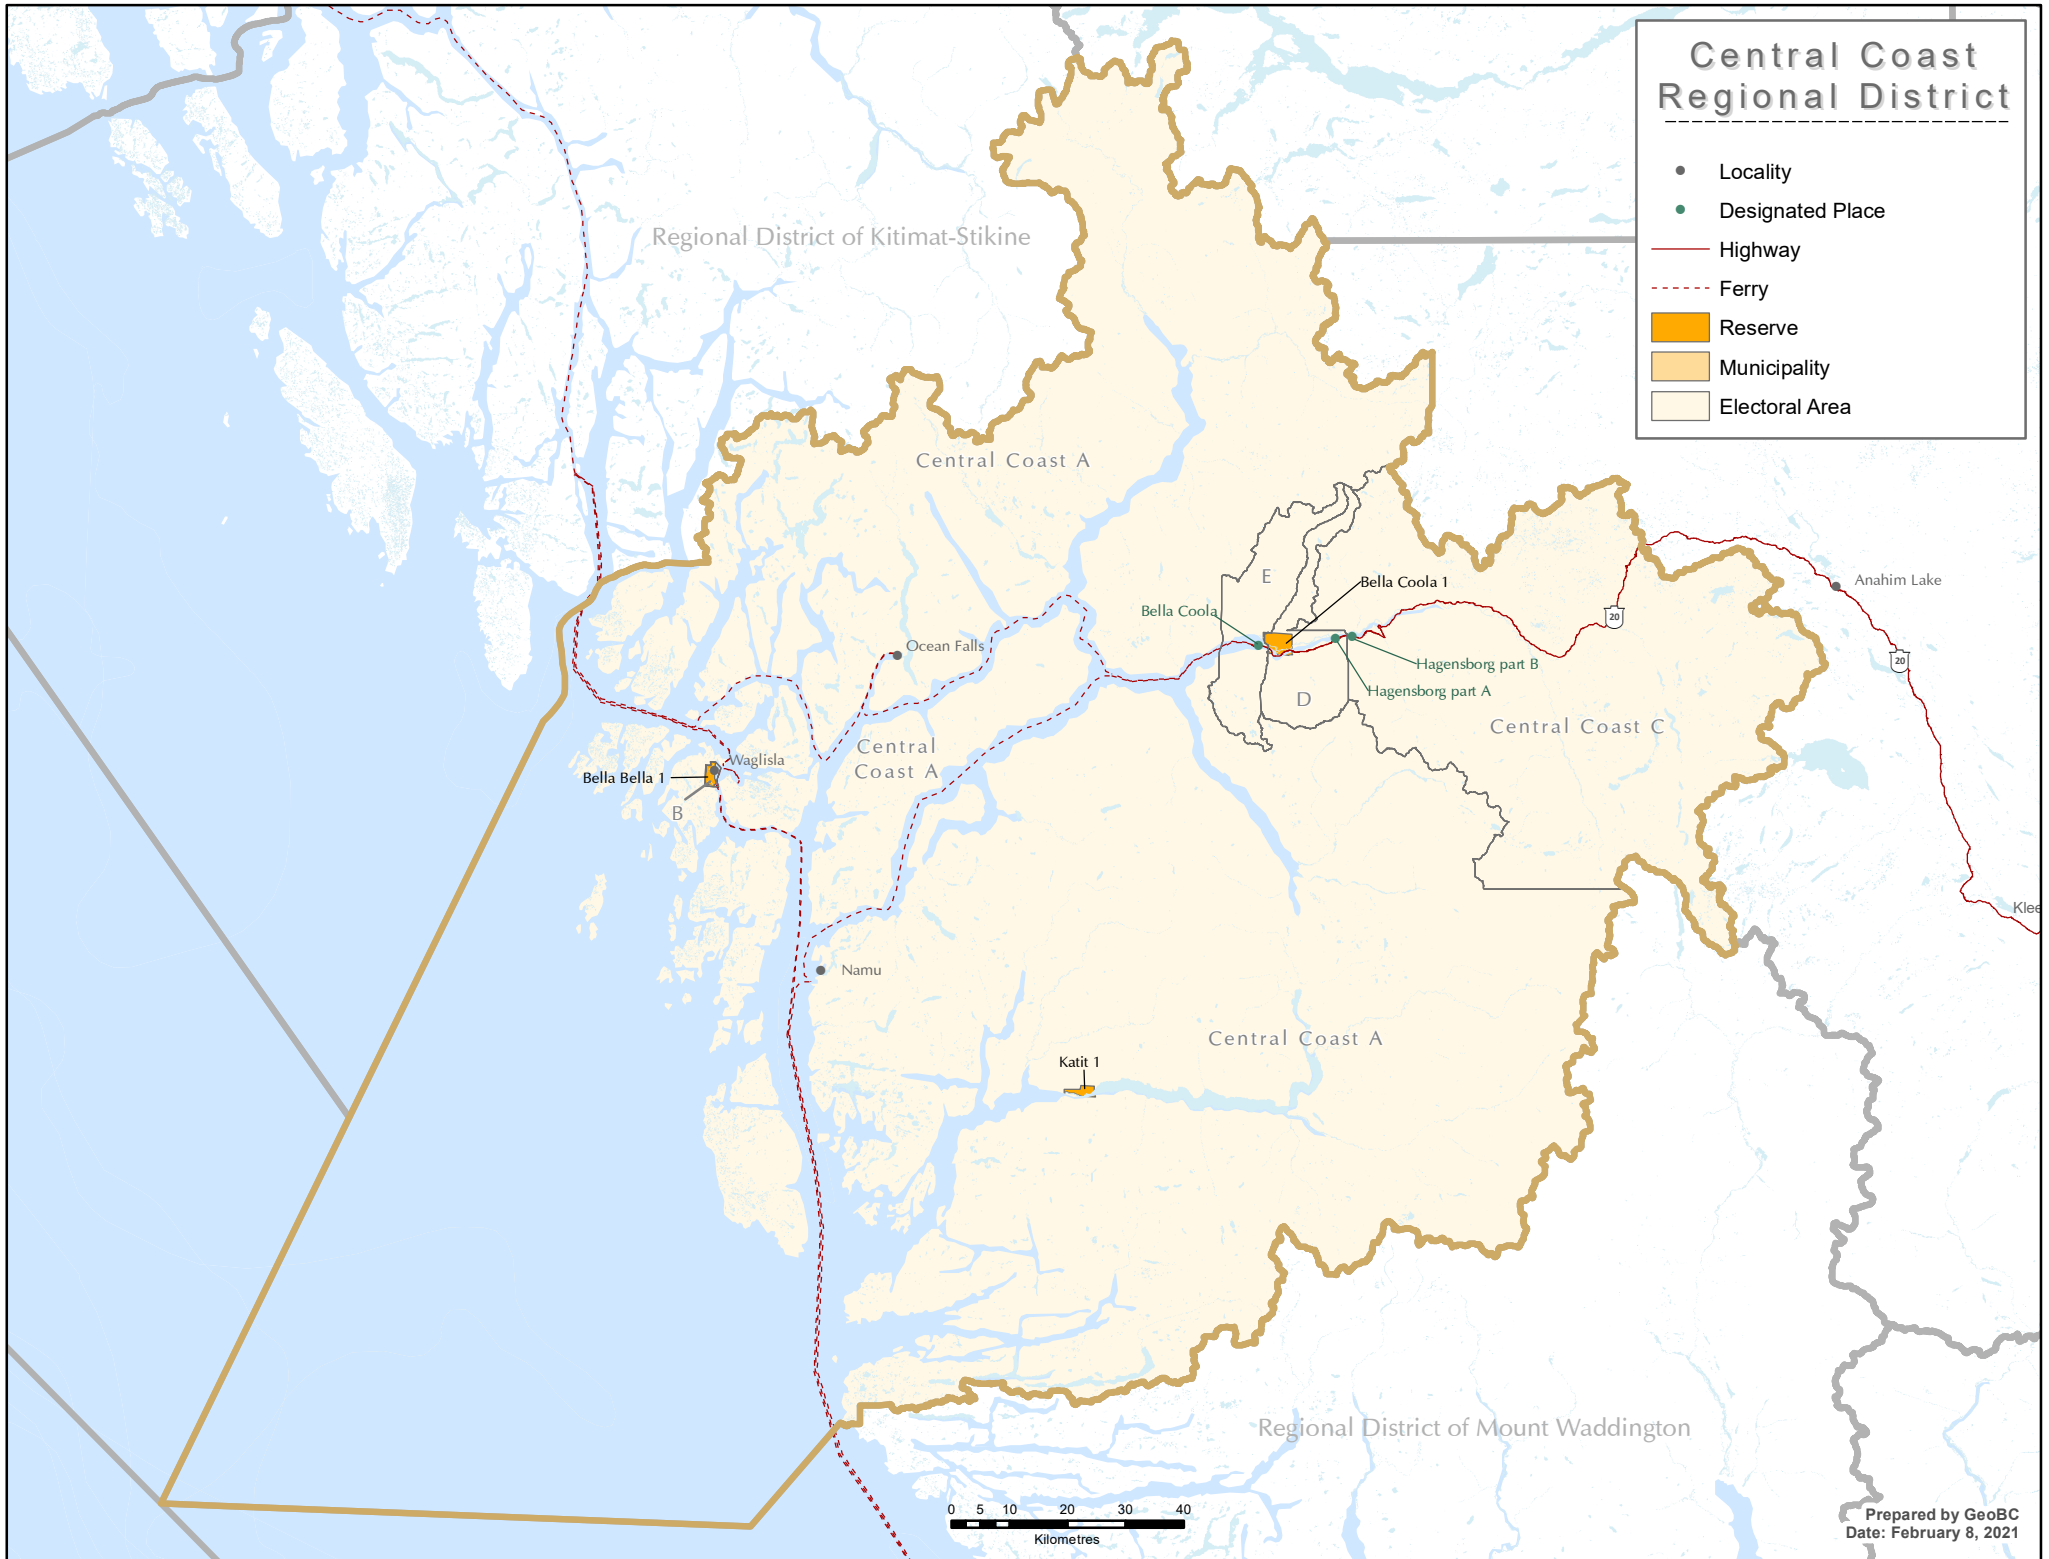

# Central Coast Regional District

- Locality
- Designated Place
- Highway
- - - Ferry
- Reserve
- Municipality
- Electoral Area

0 5 10 20 30 40  
Kilometres

Prepared by GeoBC  
Date: February 8, 2021