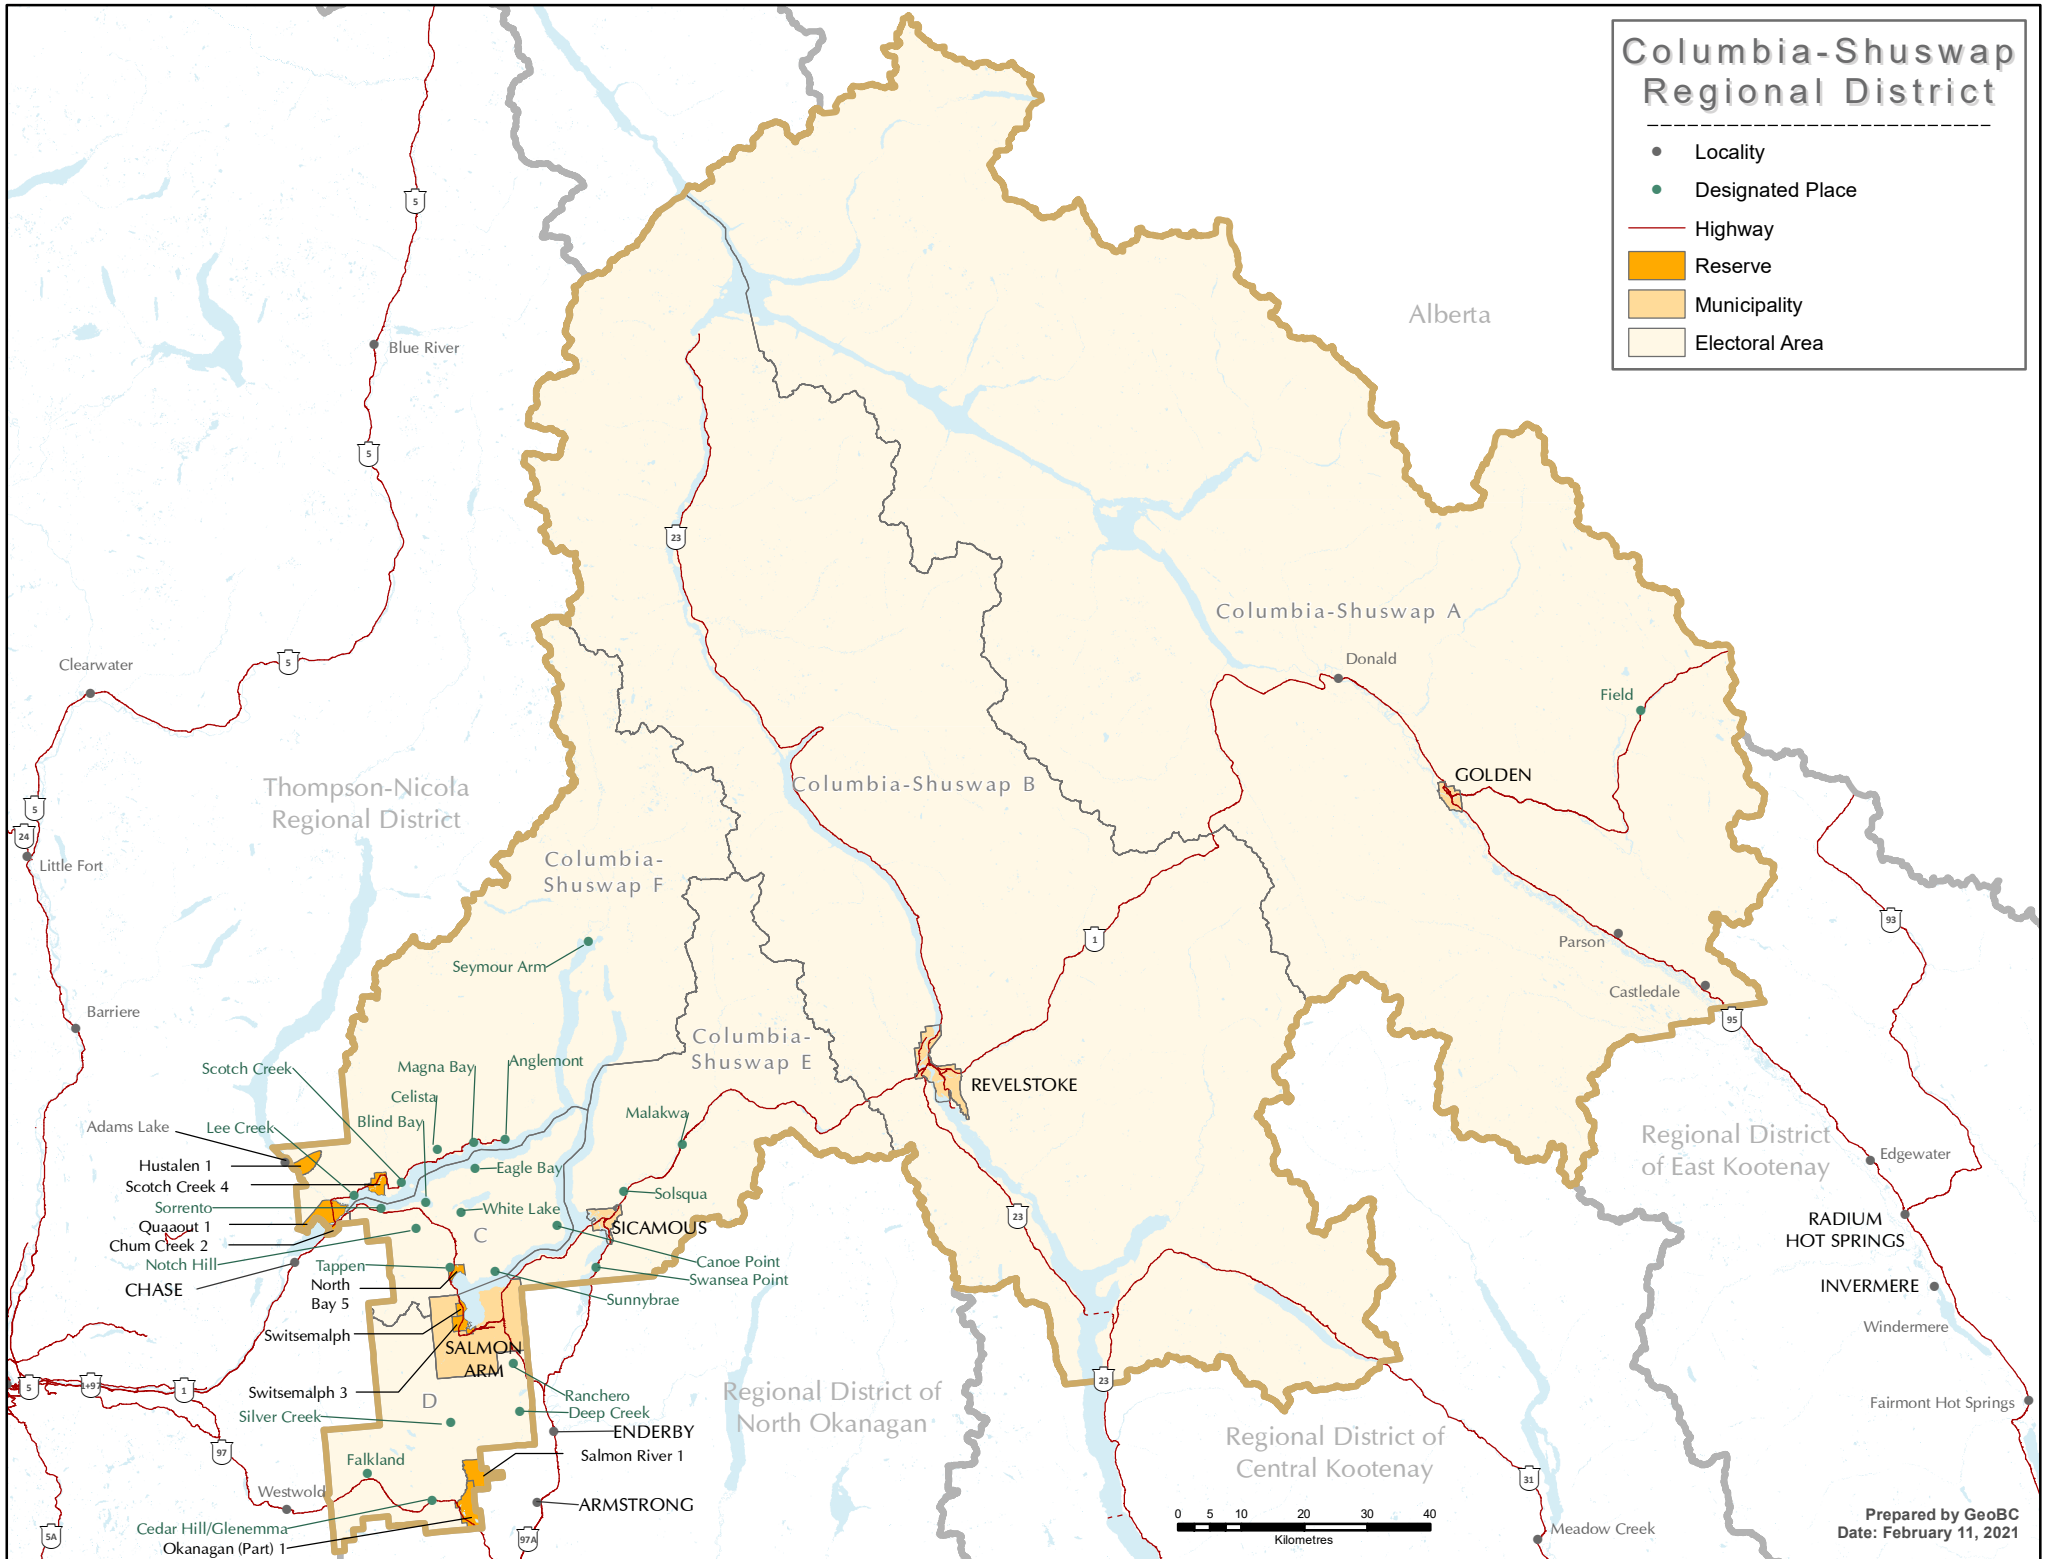

Columbia-Shuswap Regional District

- Locality
- Designated Place
- Highway
- Reserve
- Municipality
- Electoral Area

Prepared by GeoBC
Date: February 11, 2021