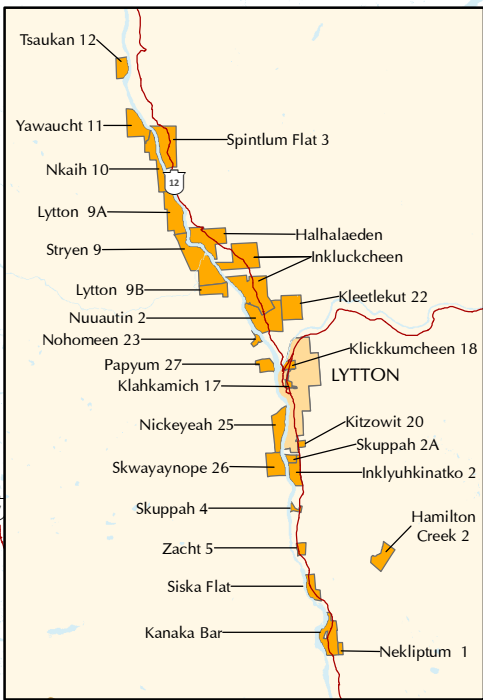

Thompson-Nicola Regional District

- Locality
- Designated Place
- Highway
- Reserve
- Municipality
- Electoral Area

Q:\projects\mmah\Regional Districts Map\elarcgis\projects\CD33_ThompsonNicolaUpdated.mxd