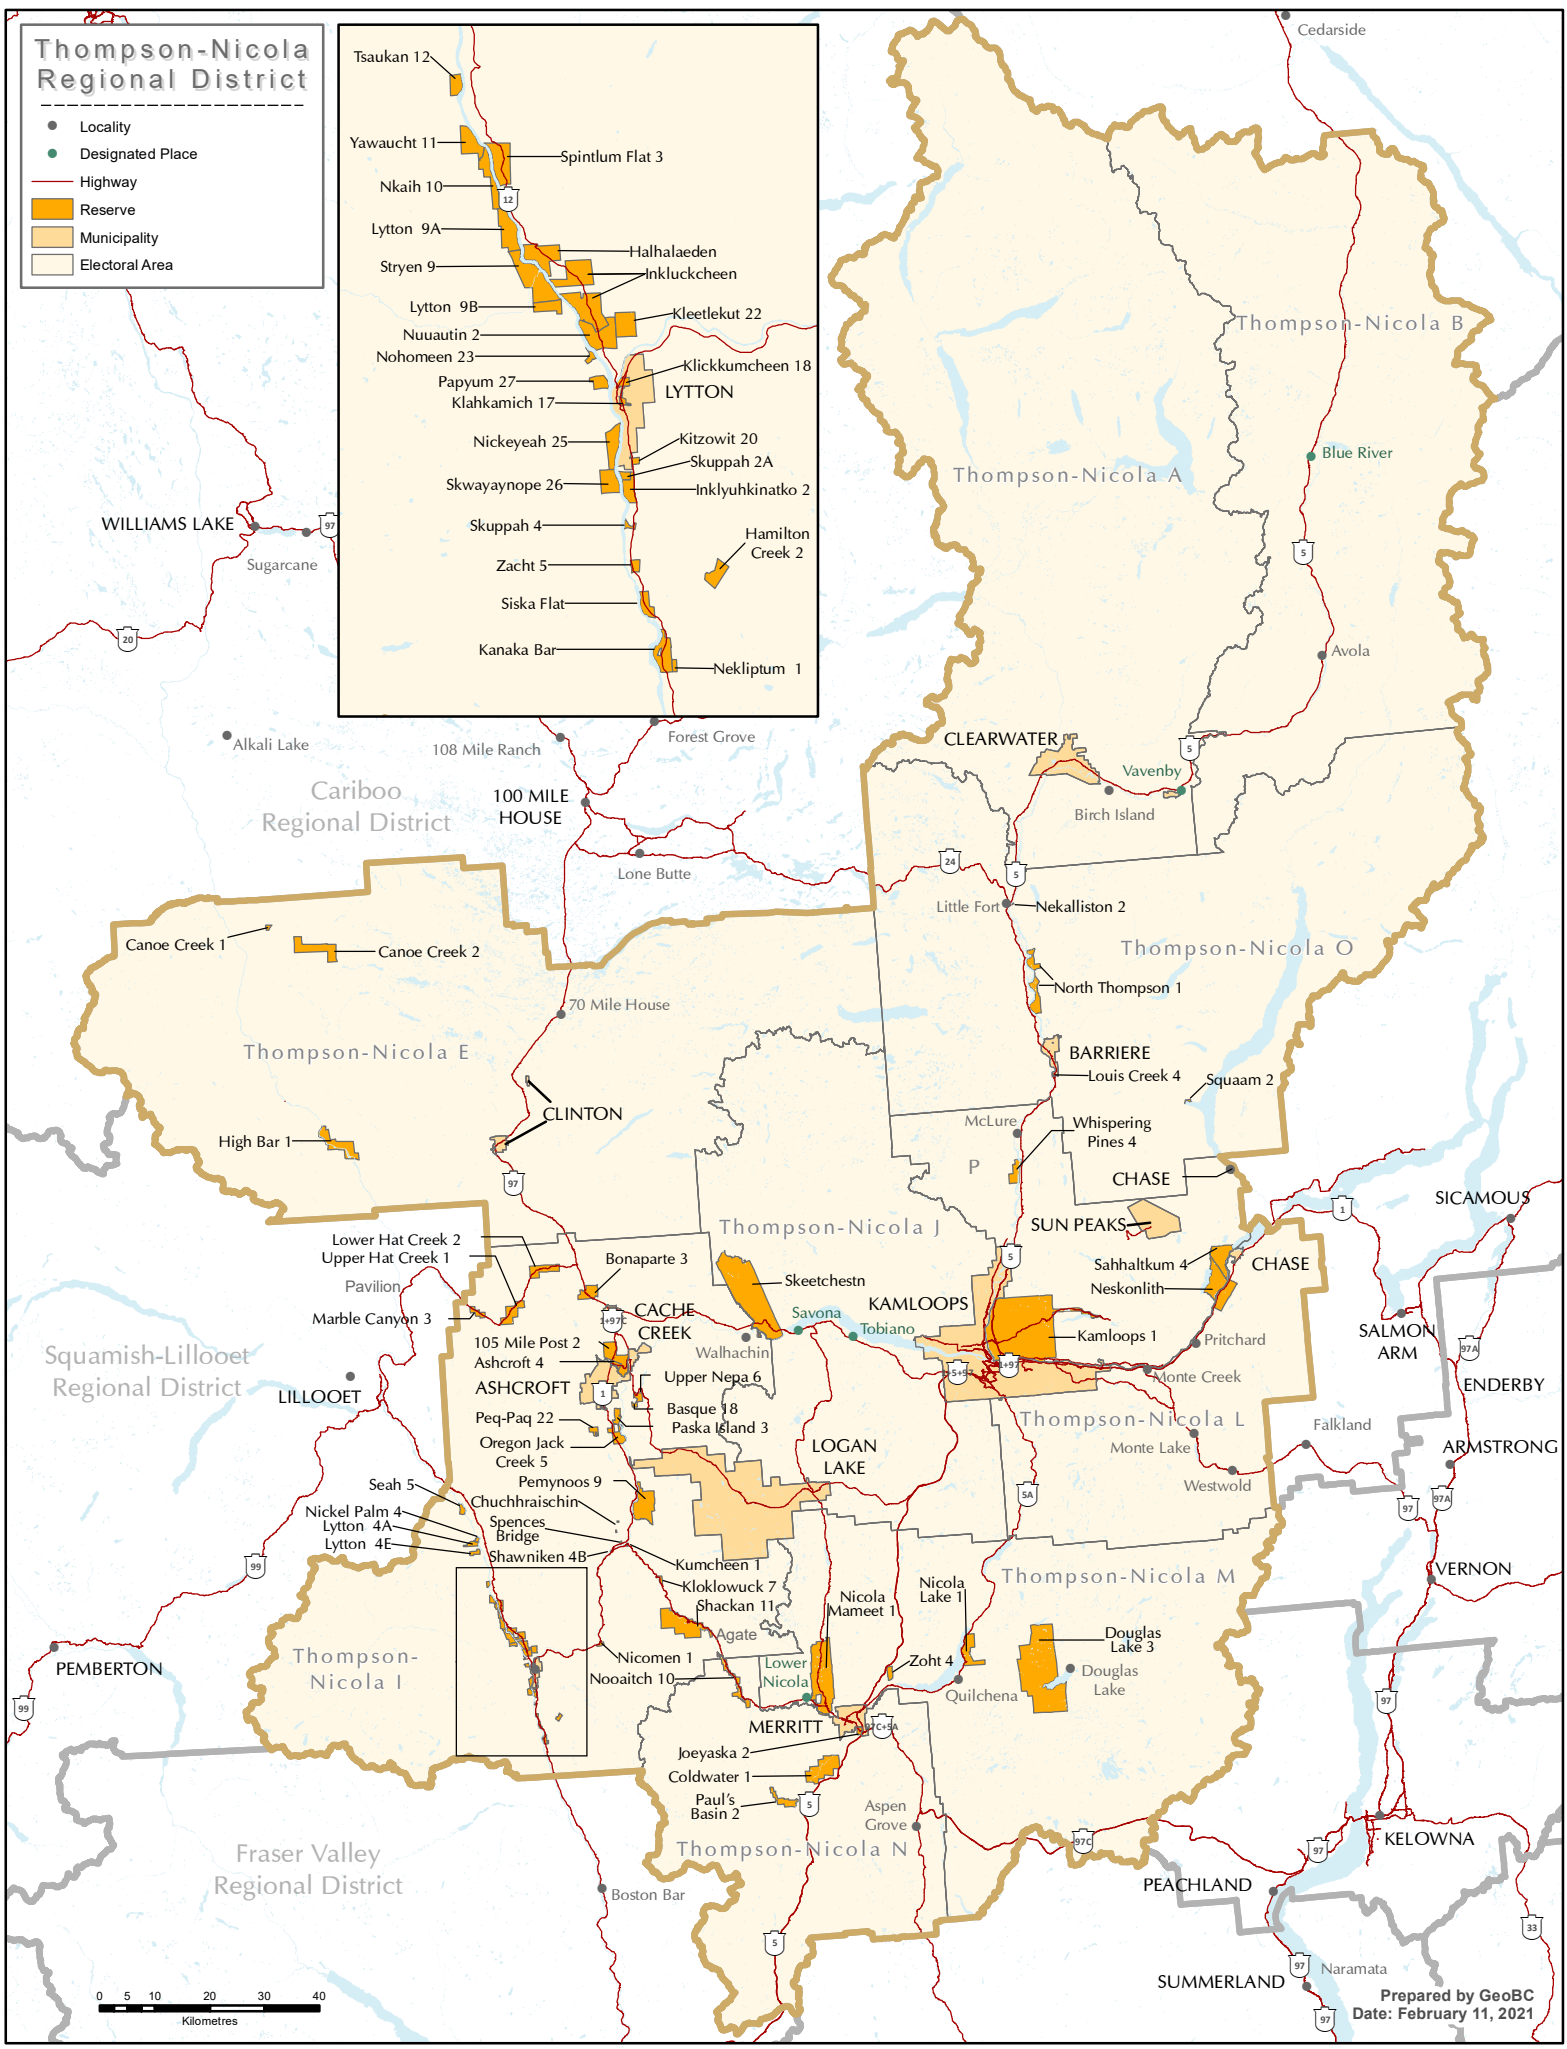

Thompson-Nicola Regional District

- Locality
- Designated Place
- Highway
- Reserve
- Municipality
- Electoral Area

Q:\projects\mmah\Regional Districts Map\elarcgis\projects\CD33_ThompsonNicolaUpdated.mxd