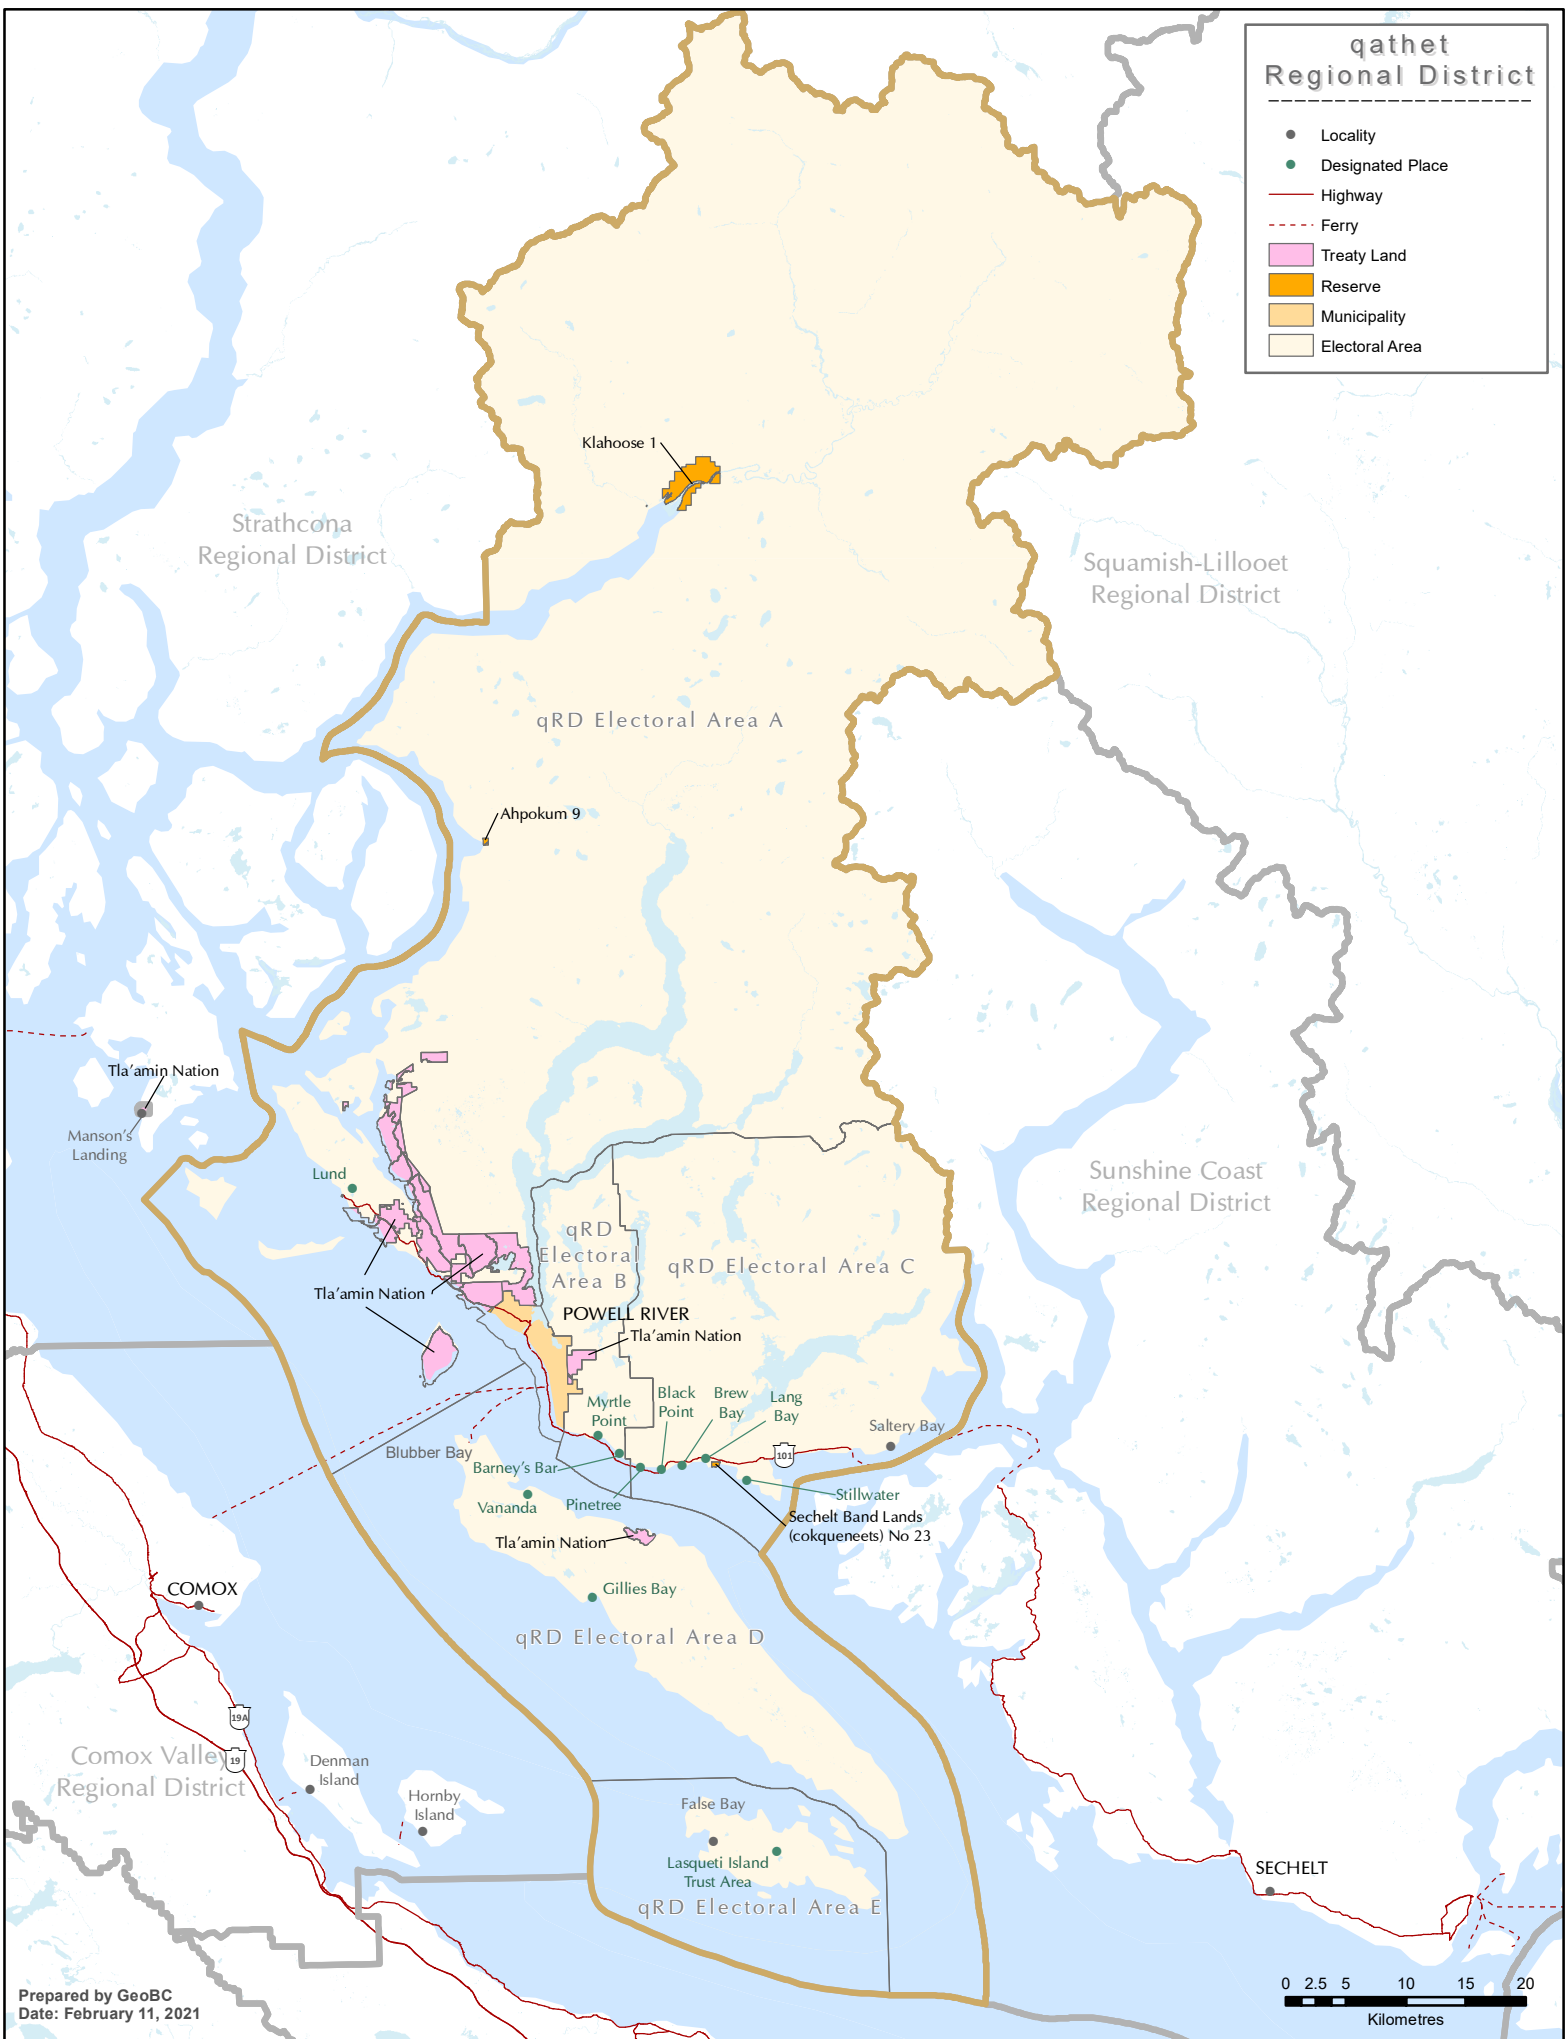

### qathet Regional District

---

- Locality
- Designated Place
- Highway
- Ferry
- Treaty Land
- Reserve
- Municipality
- Electoral Area

Prepared by GeoBC  
Date: February 11, 2021

0 2.5 5 10 15 20  
Kilometres

Q:\projects\mmah\Regional Districts Map\elarcgis\projects\CD27\_qathetUpdated.mxd