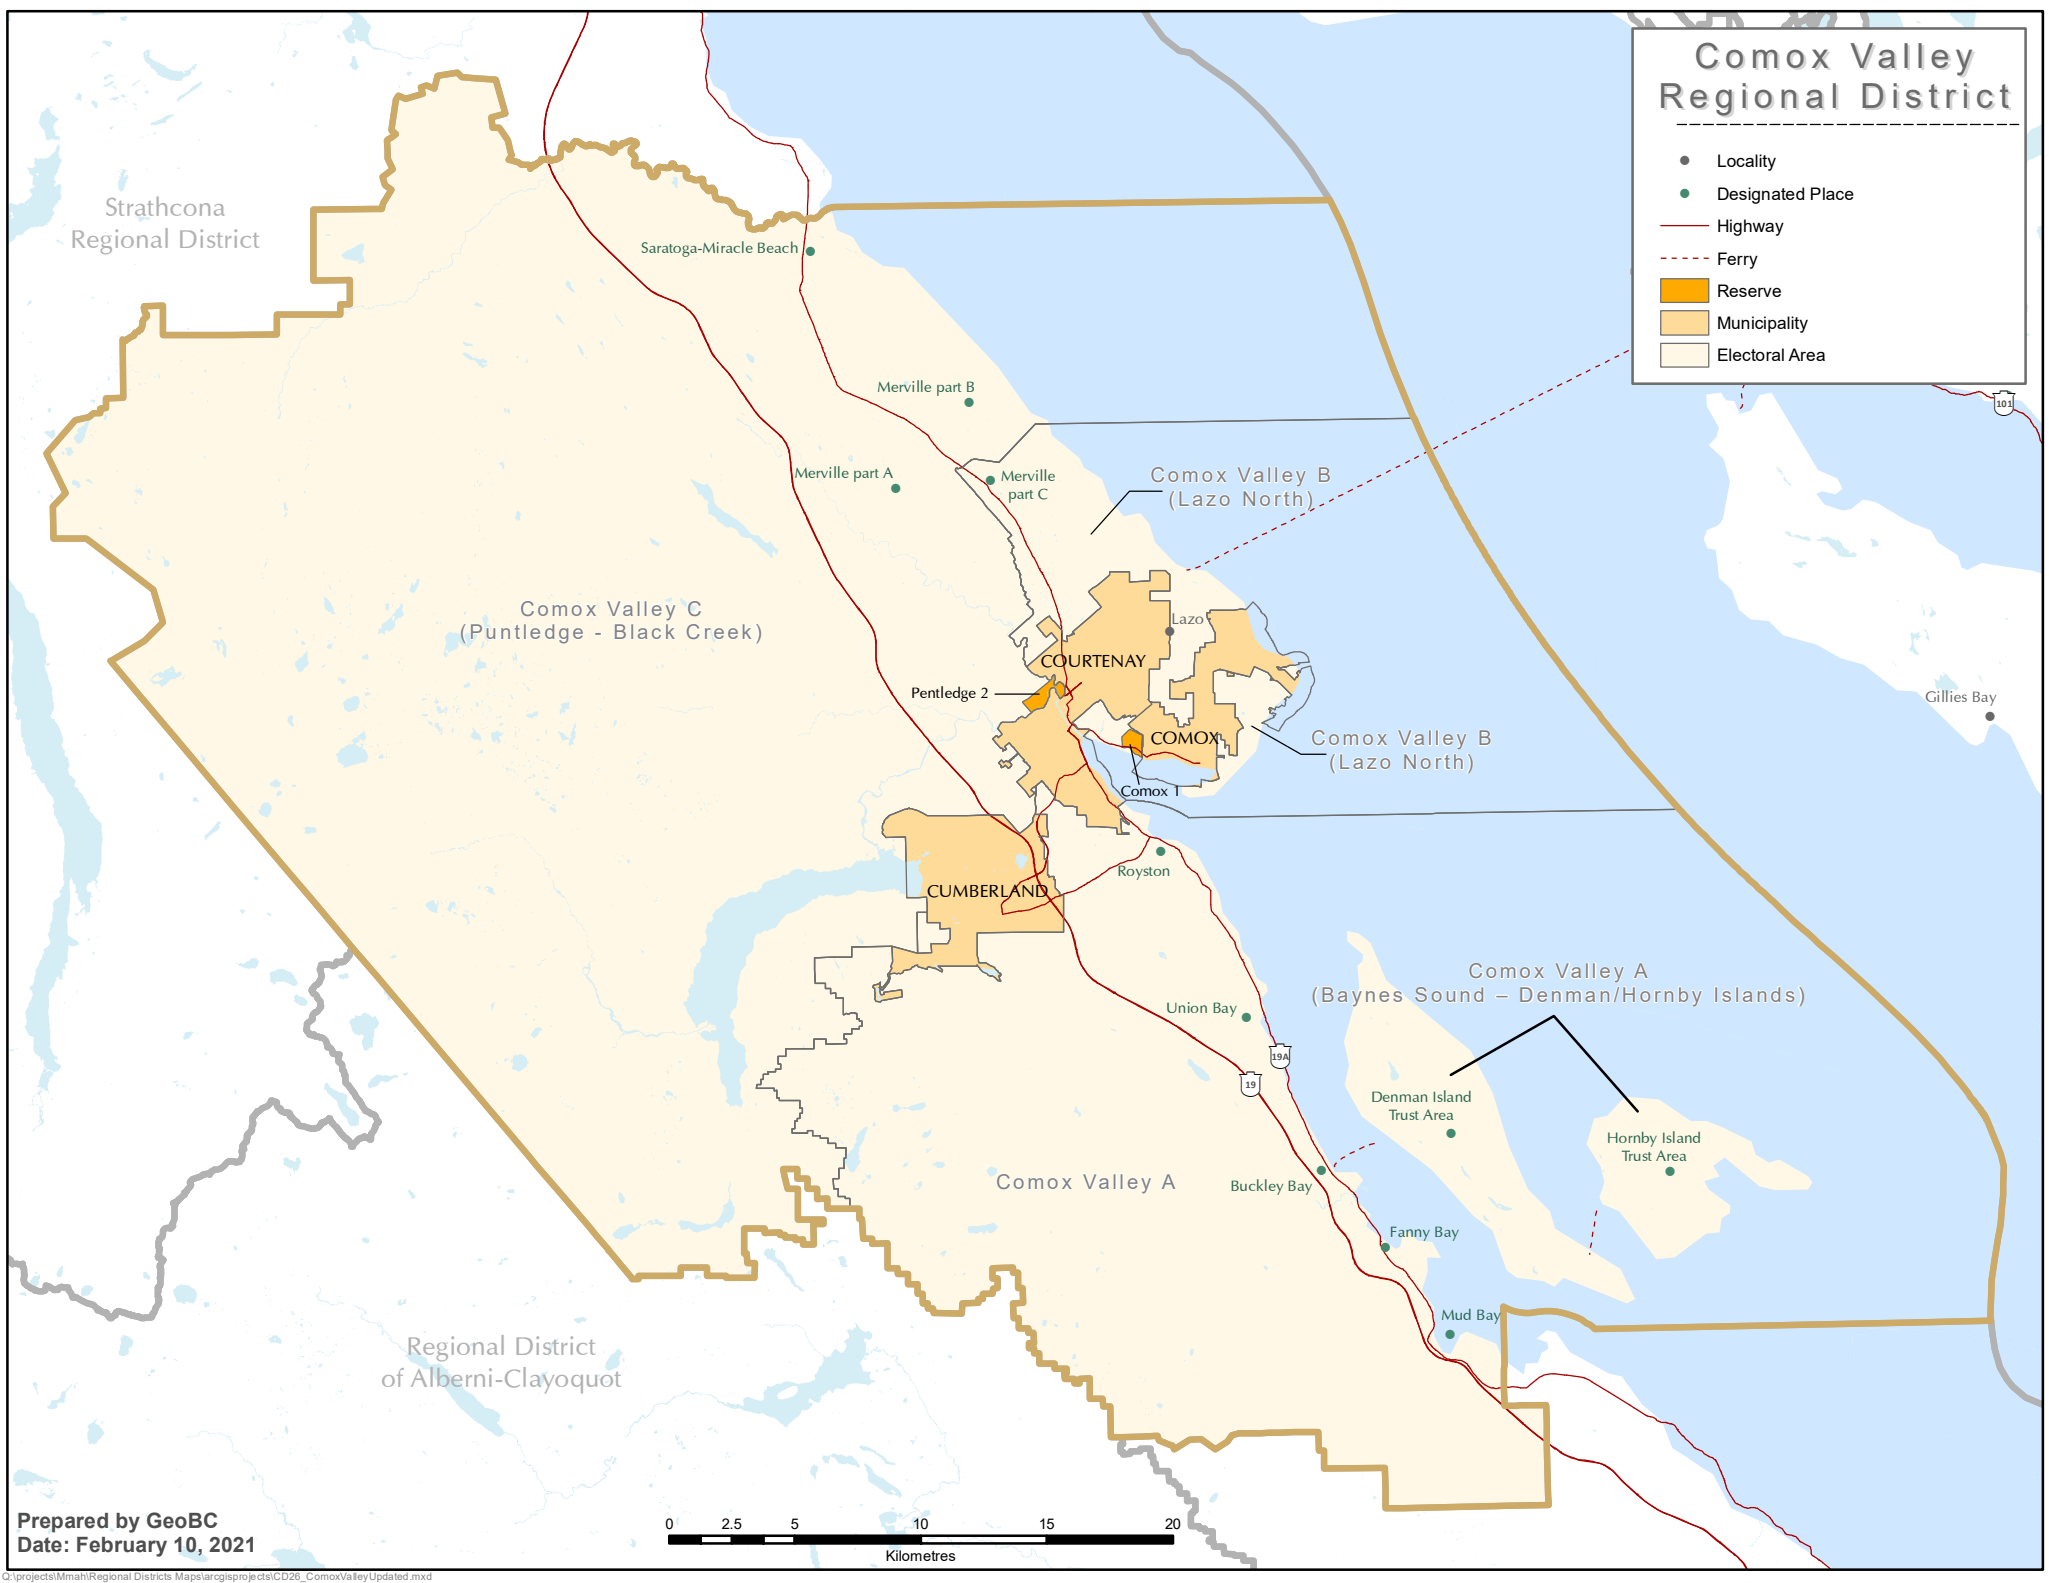

Comox Valley Regional District

- Locality
- Designated Place
- Highway
- - - Ferry
- Reserve
- Municipality
- Electoral Area

Prepared by GeoBC
Date: February 10, 2021