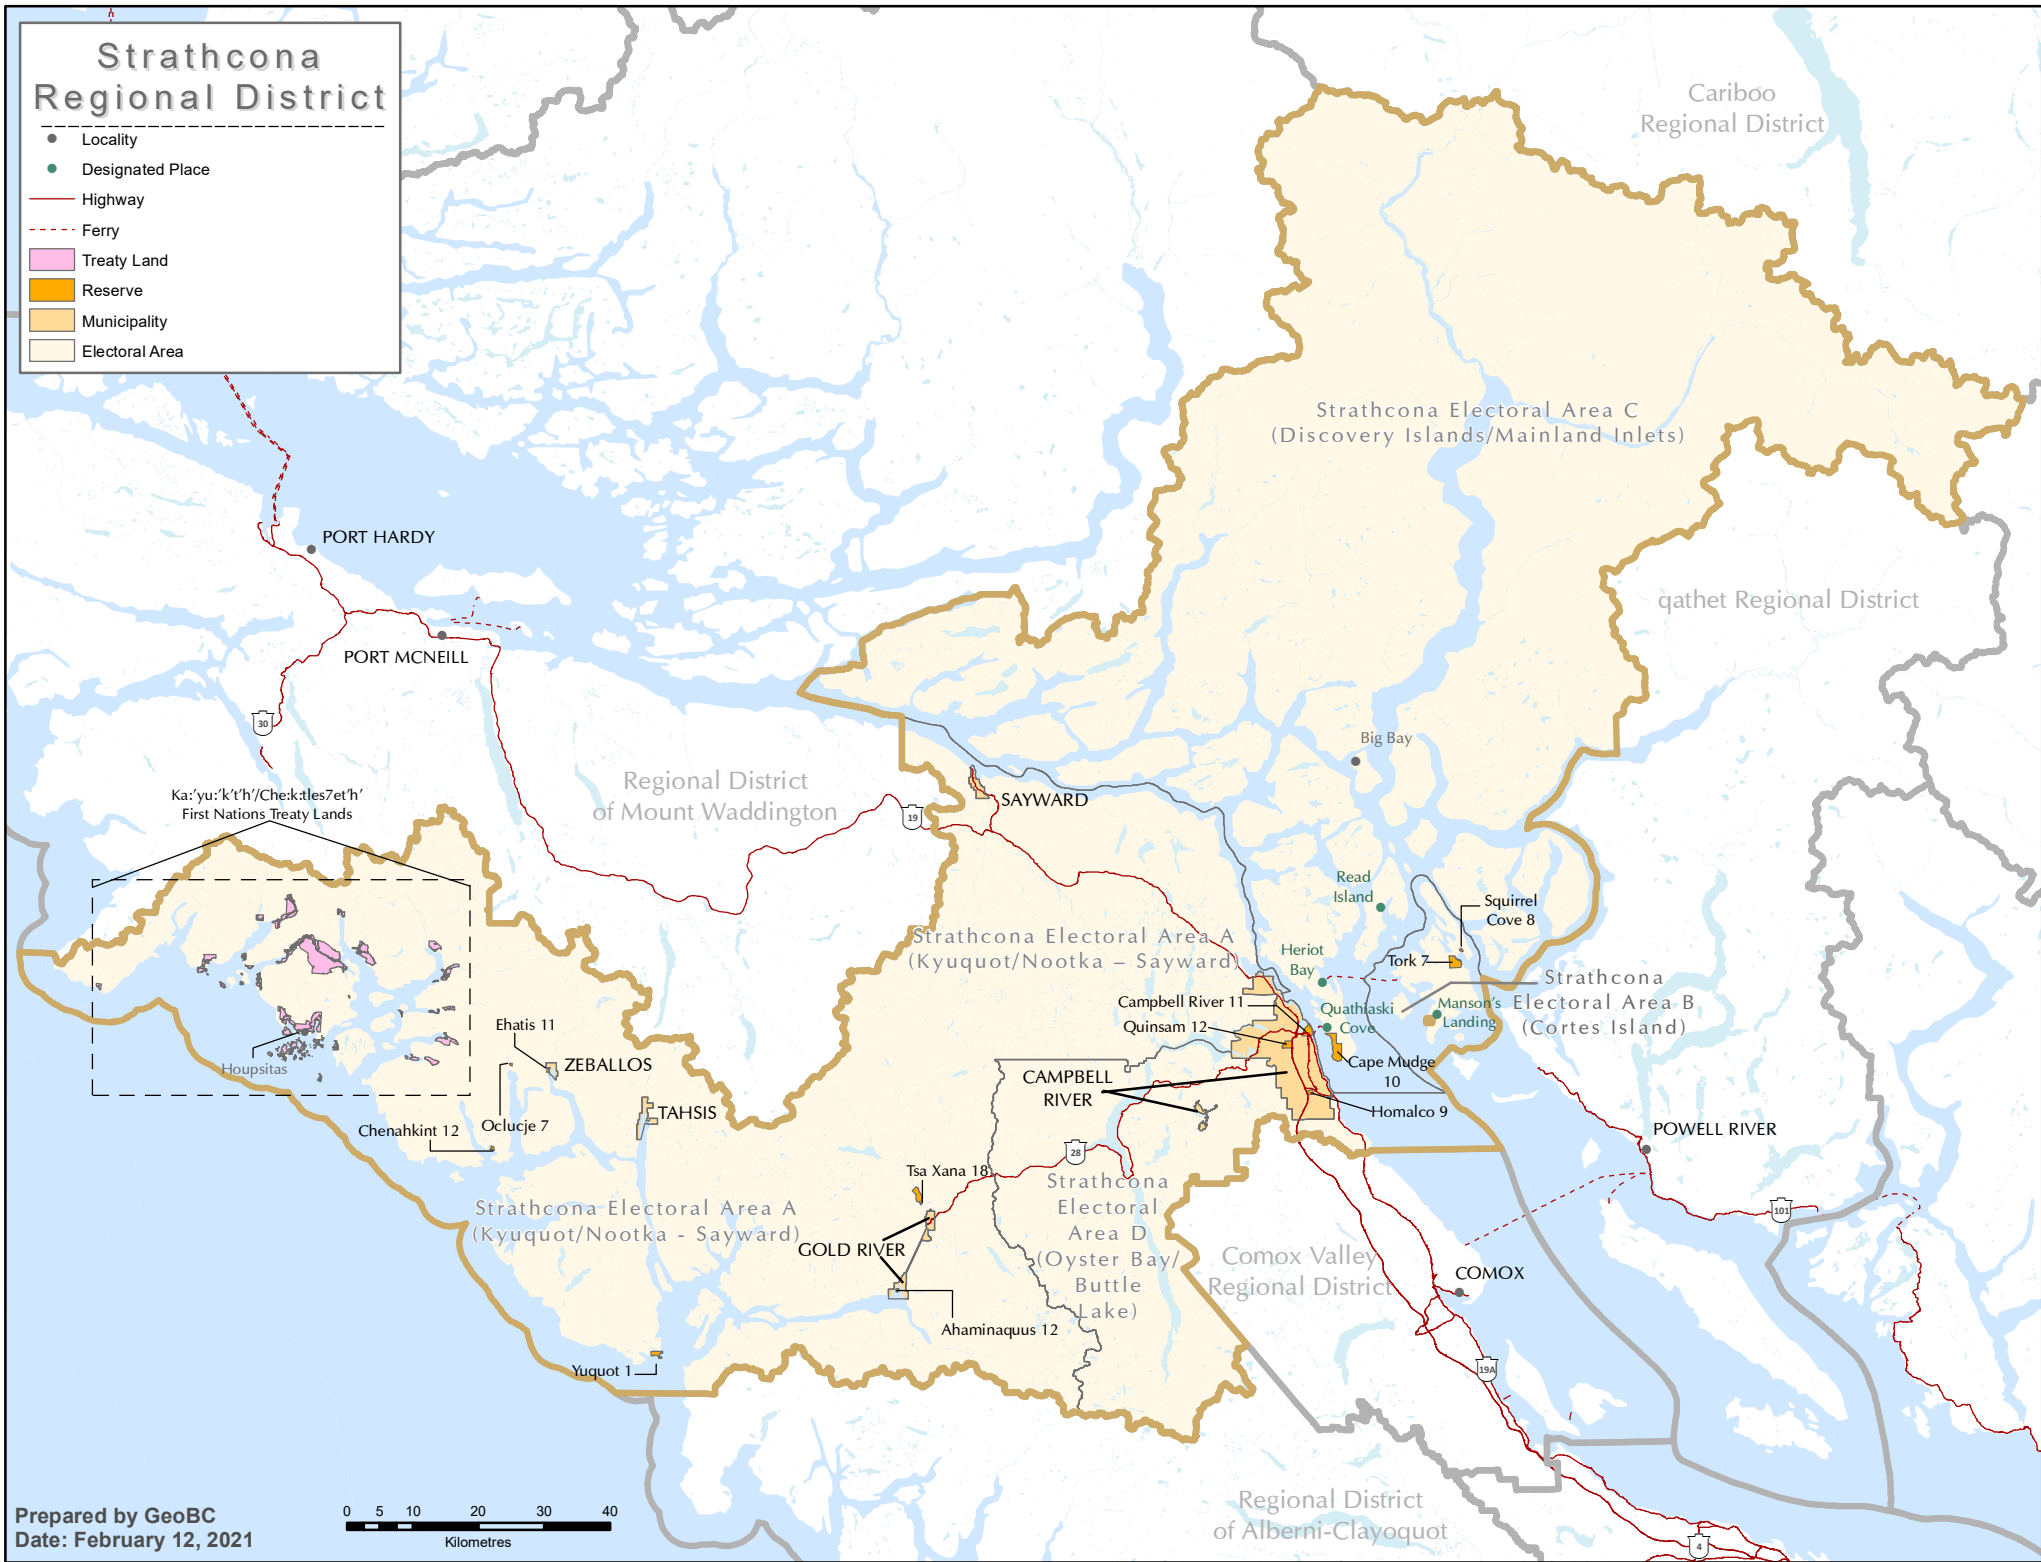

Strathcona Regional District

- Locality
- Designated Place
- Highway
- - - Ferry
- Treaty Land
- Reserve
- Municipality
- Electoral Area

Prepared by GeoBC
Date: February 12, 2021