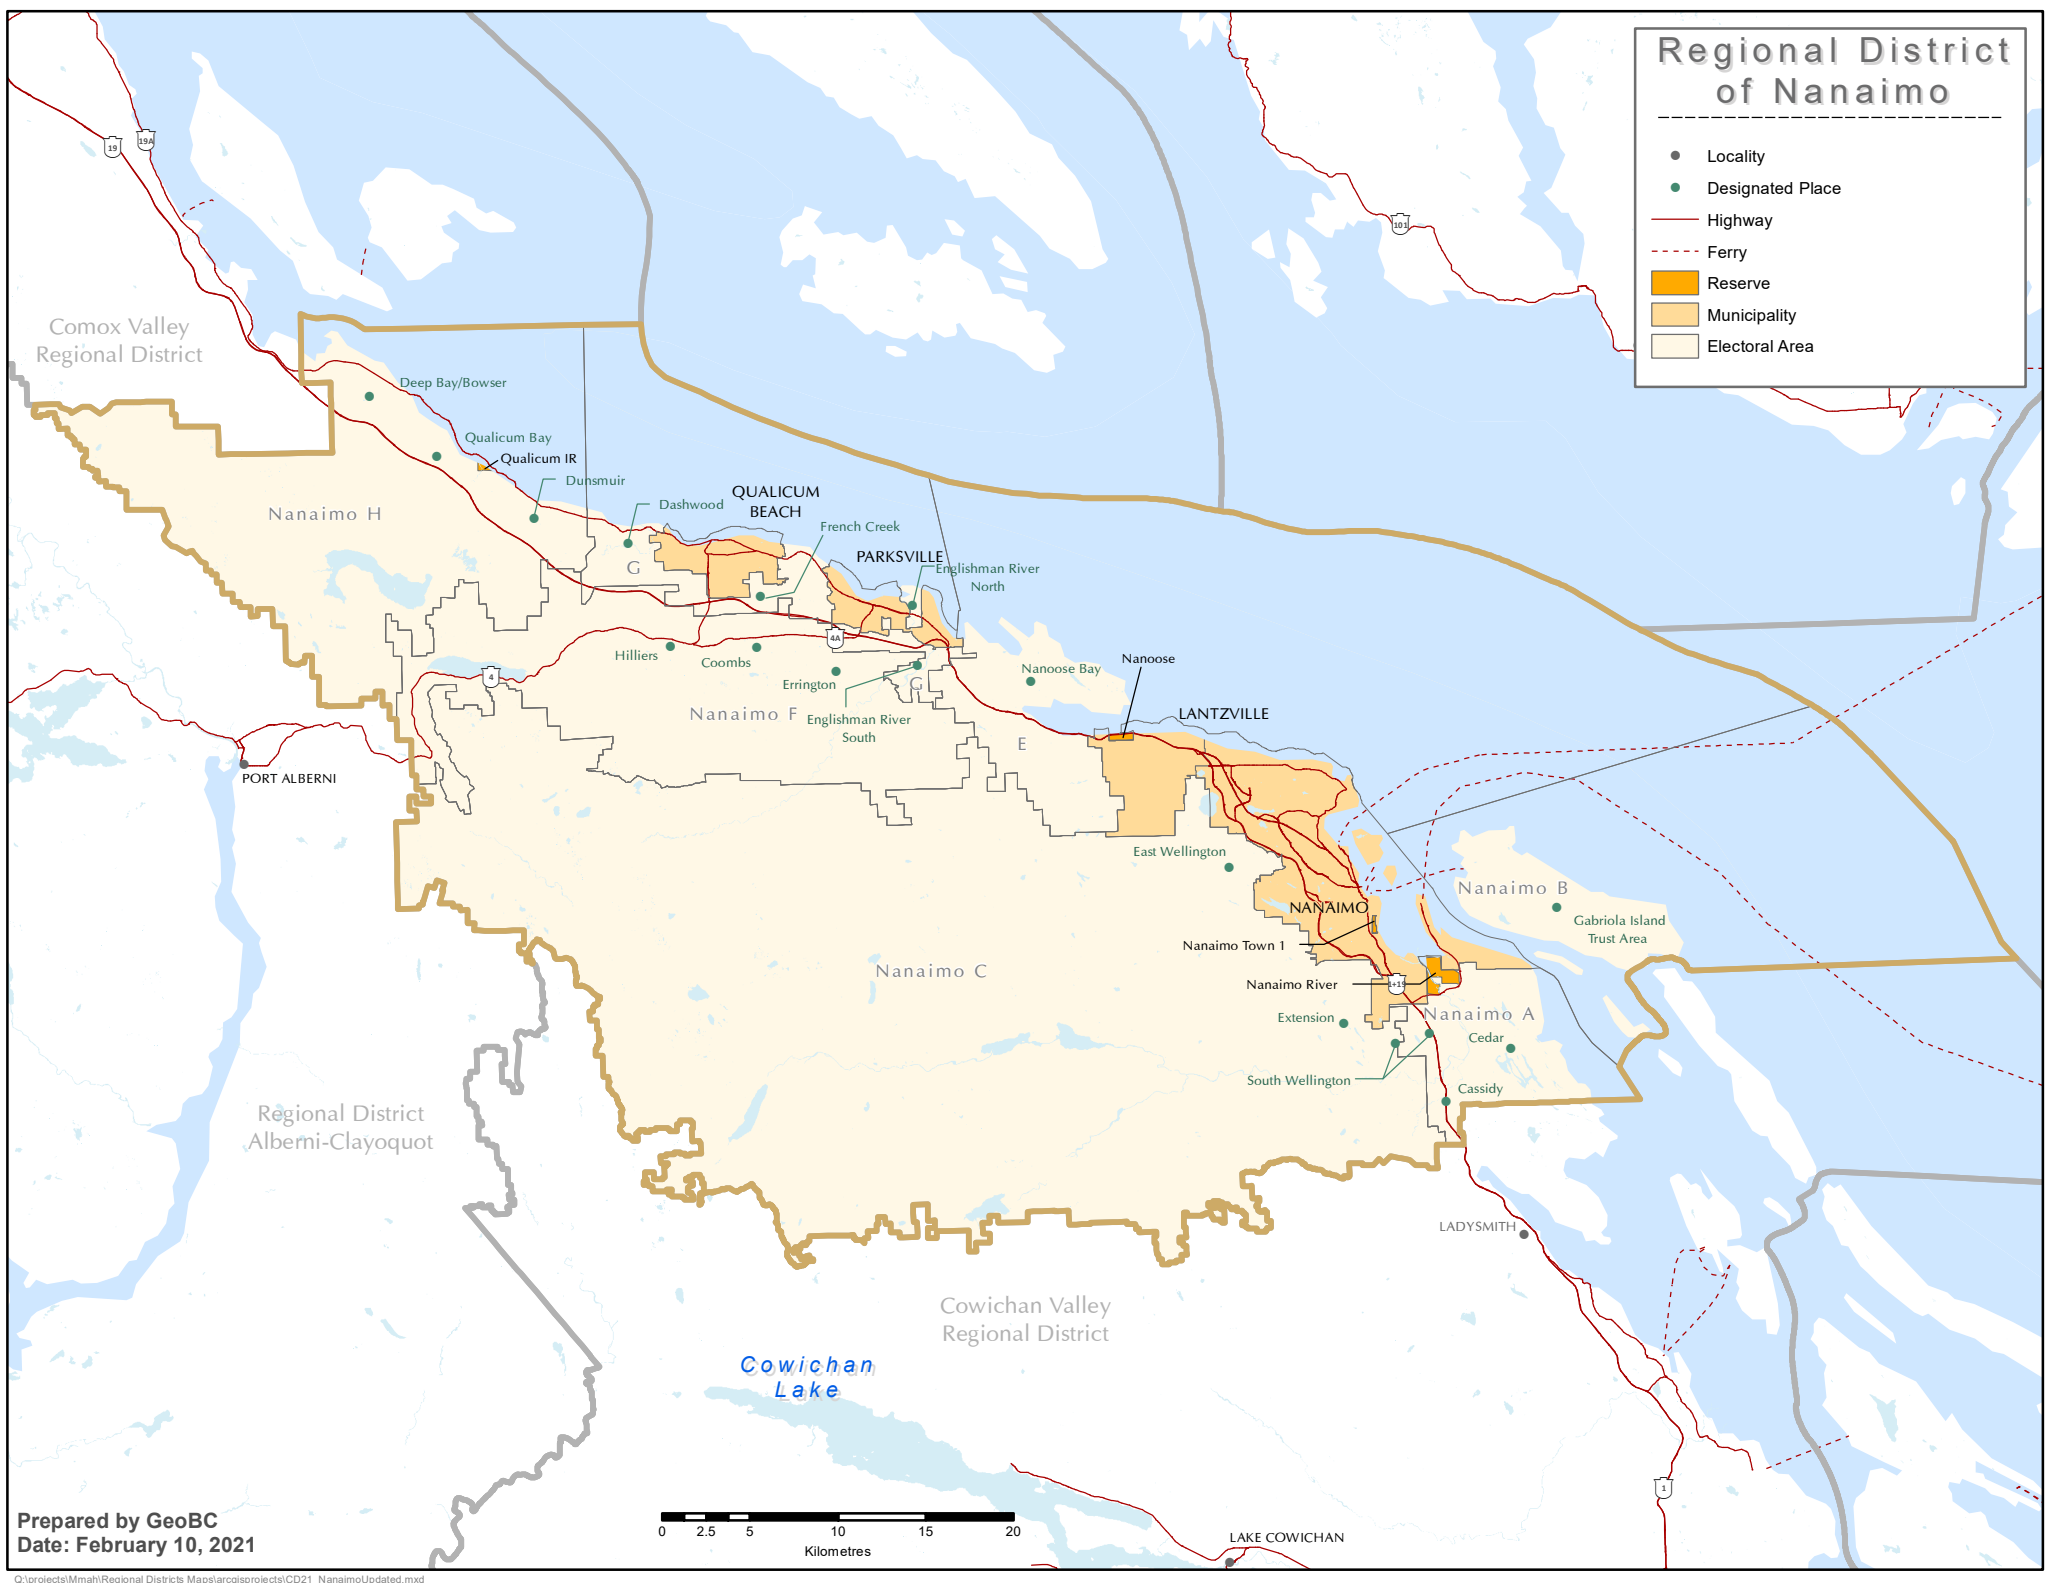

Regional District of Nanaimo

- Locality
- Designated Place
- Highway
- - - Ferry
- Reserve
- Municipality
- Electoral Area

Prepared by GeoBC
Date: February 10, 2021