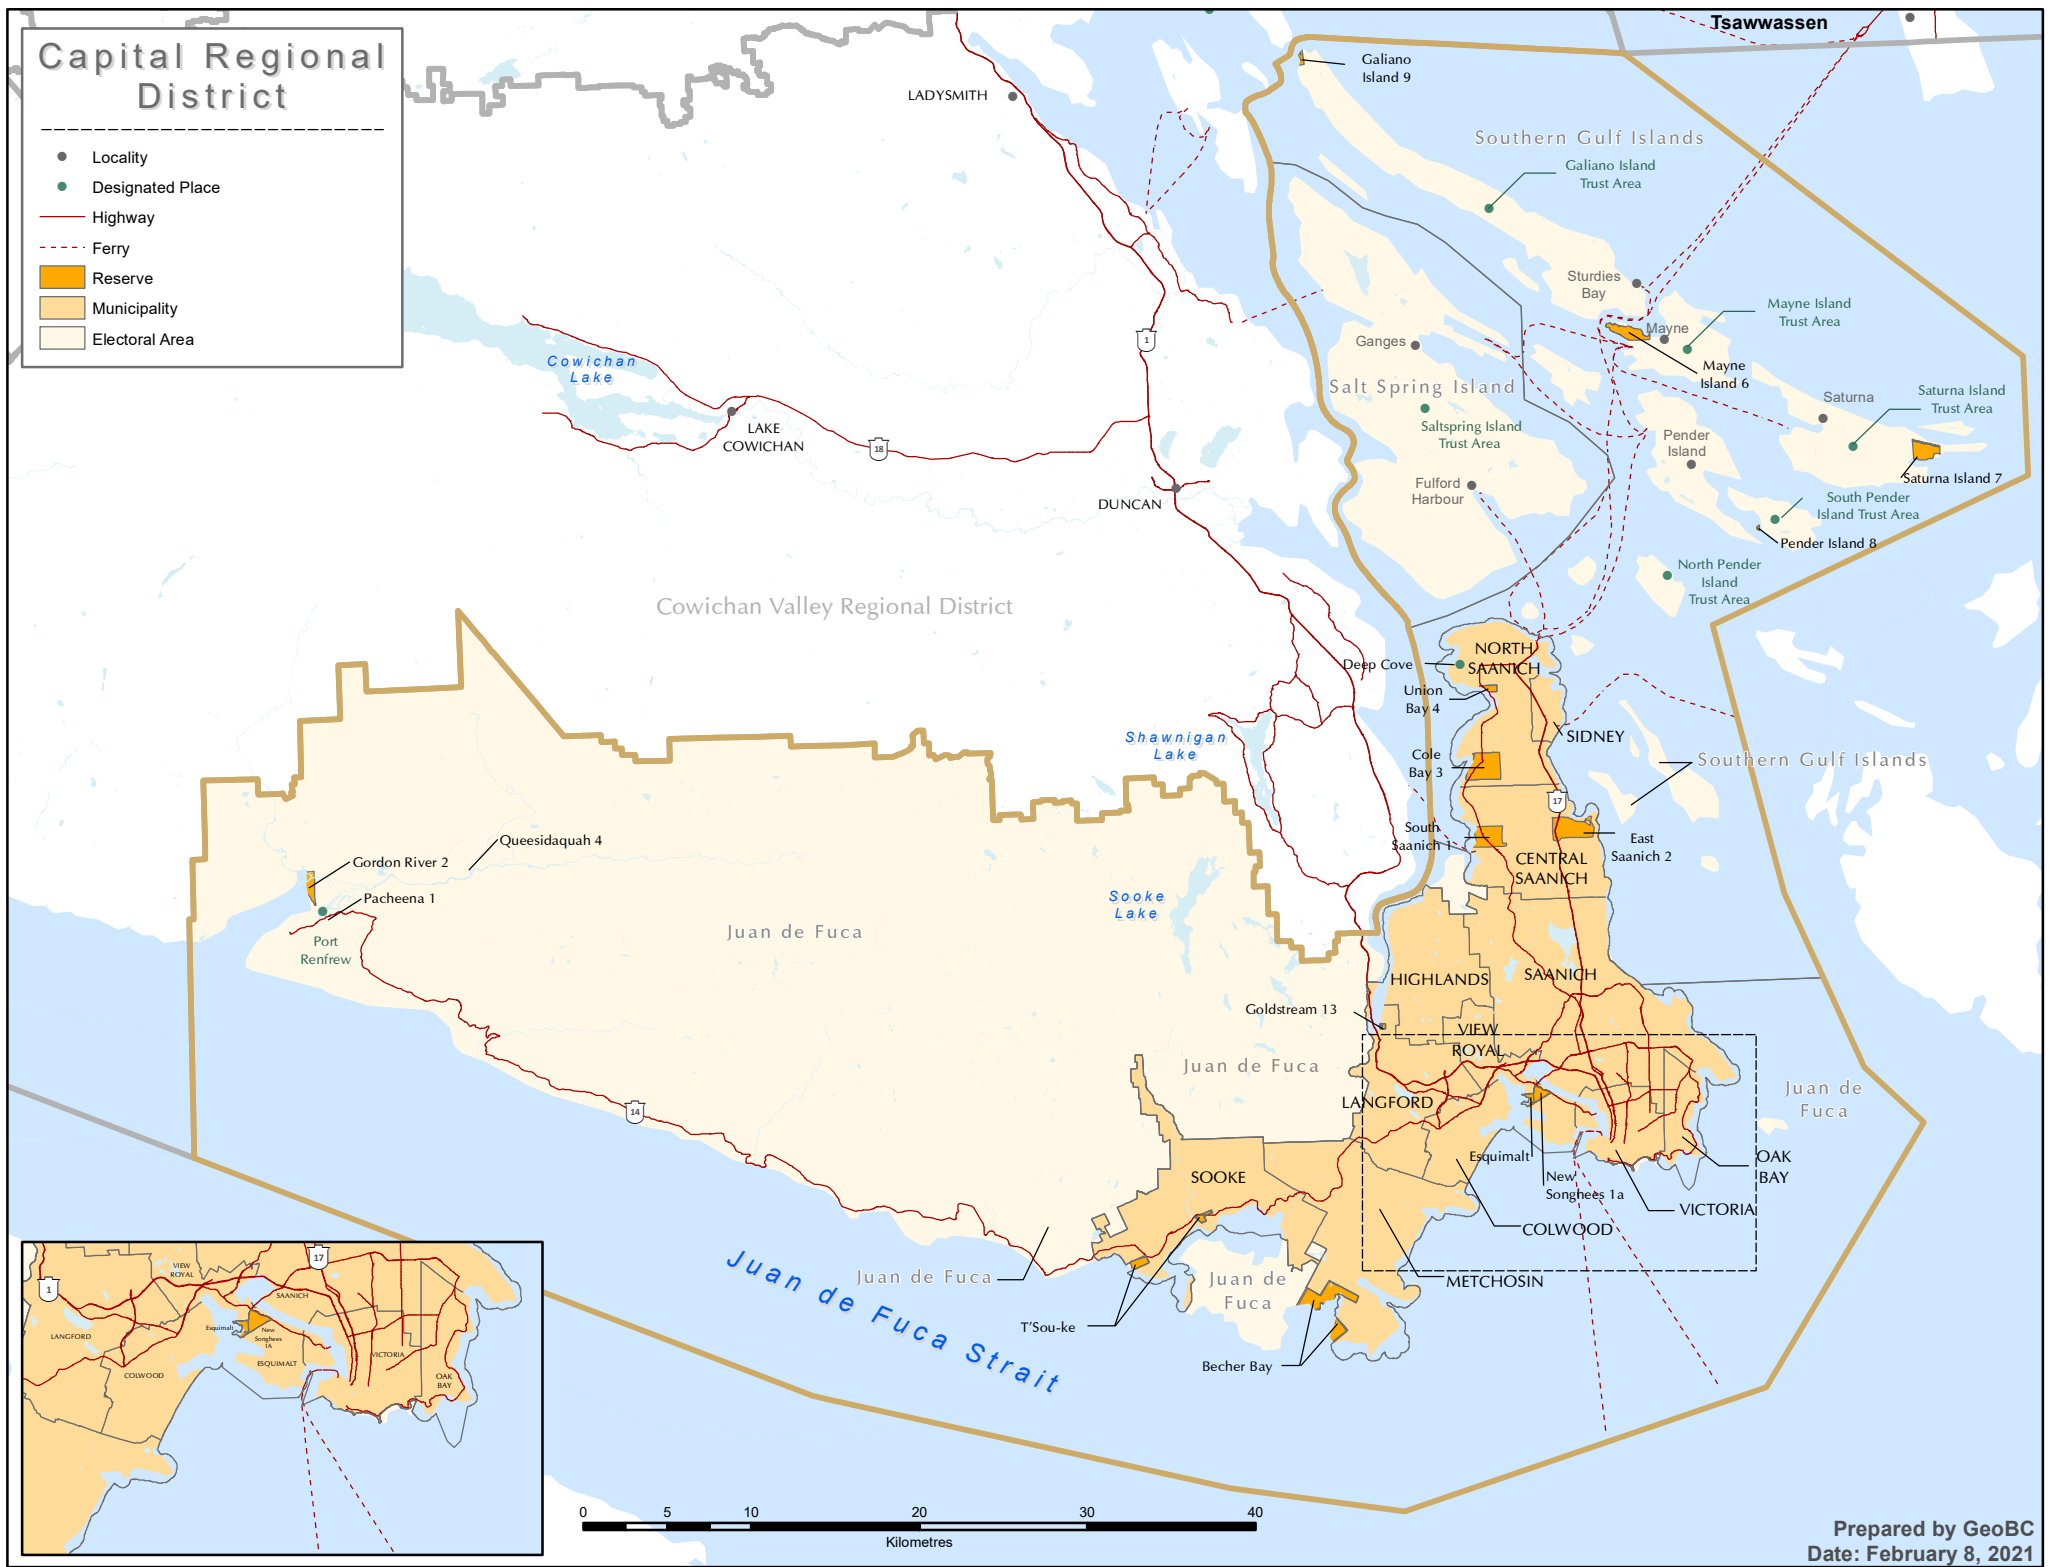

Capital Regional District

- Locality
- Designated Place
- Highway
- - - Ferry
- Reserve
- Municipality
- Electoral Area

Prepared by GeoBC
Date: February 8, 2021