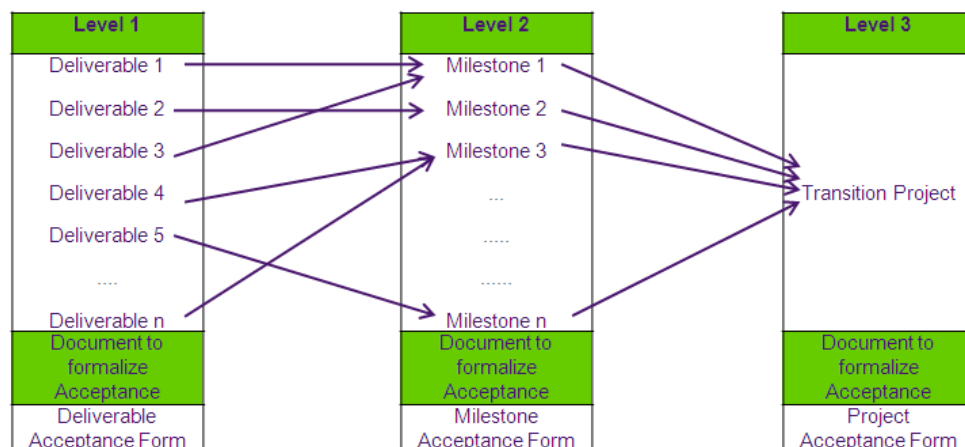

3. ACCEPTANCE TESTING

3.1 Acceptance Principles

Set out below is a description of the process TELUS and the GPS Entities will use to complete Acceptance of Tested Deliverables and Cutover Milestones for the CE Transition:

- (a) Transition Acceptance will be performed according to the following three level Acceptance model:
- (i) Level 1: The first Acceptance level is the validation of the completion of the Tested Deliverables associated with the CE Transition.
  - (ii) Level 2: The second Acceptance level is the validation of the completion of a Milestone including a Cutover Milestone.
  - (iii) Level 3: The third Acceptance level is the validation of the completion of the CE Transition on both a per GPS Entity CE Transition Plan and overall basis.
- (b) Immediately below is a diagram of the CE Transition Acceptance model.

- (c) The GPS Entities and TELUS shall use the Deliverable Acceptance Form to document Acceptance of Tested Deliverables, the Milestone Acceptance Form to