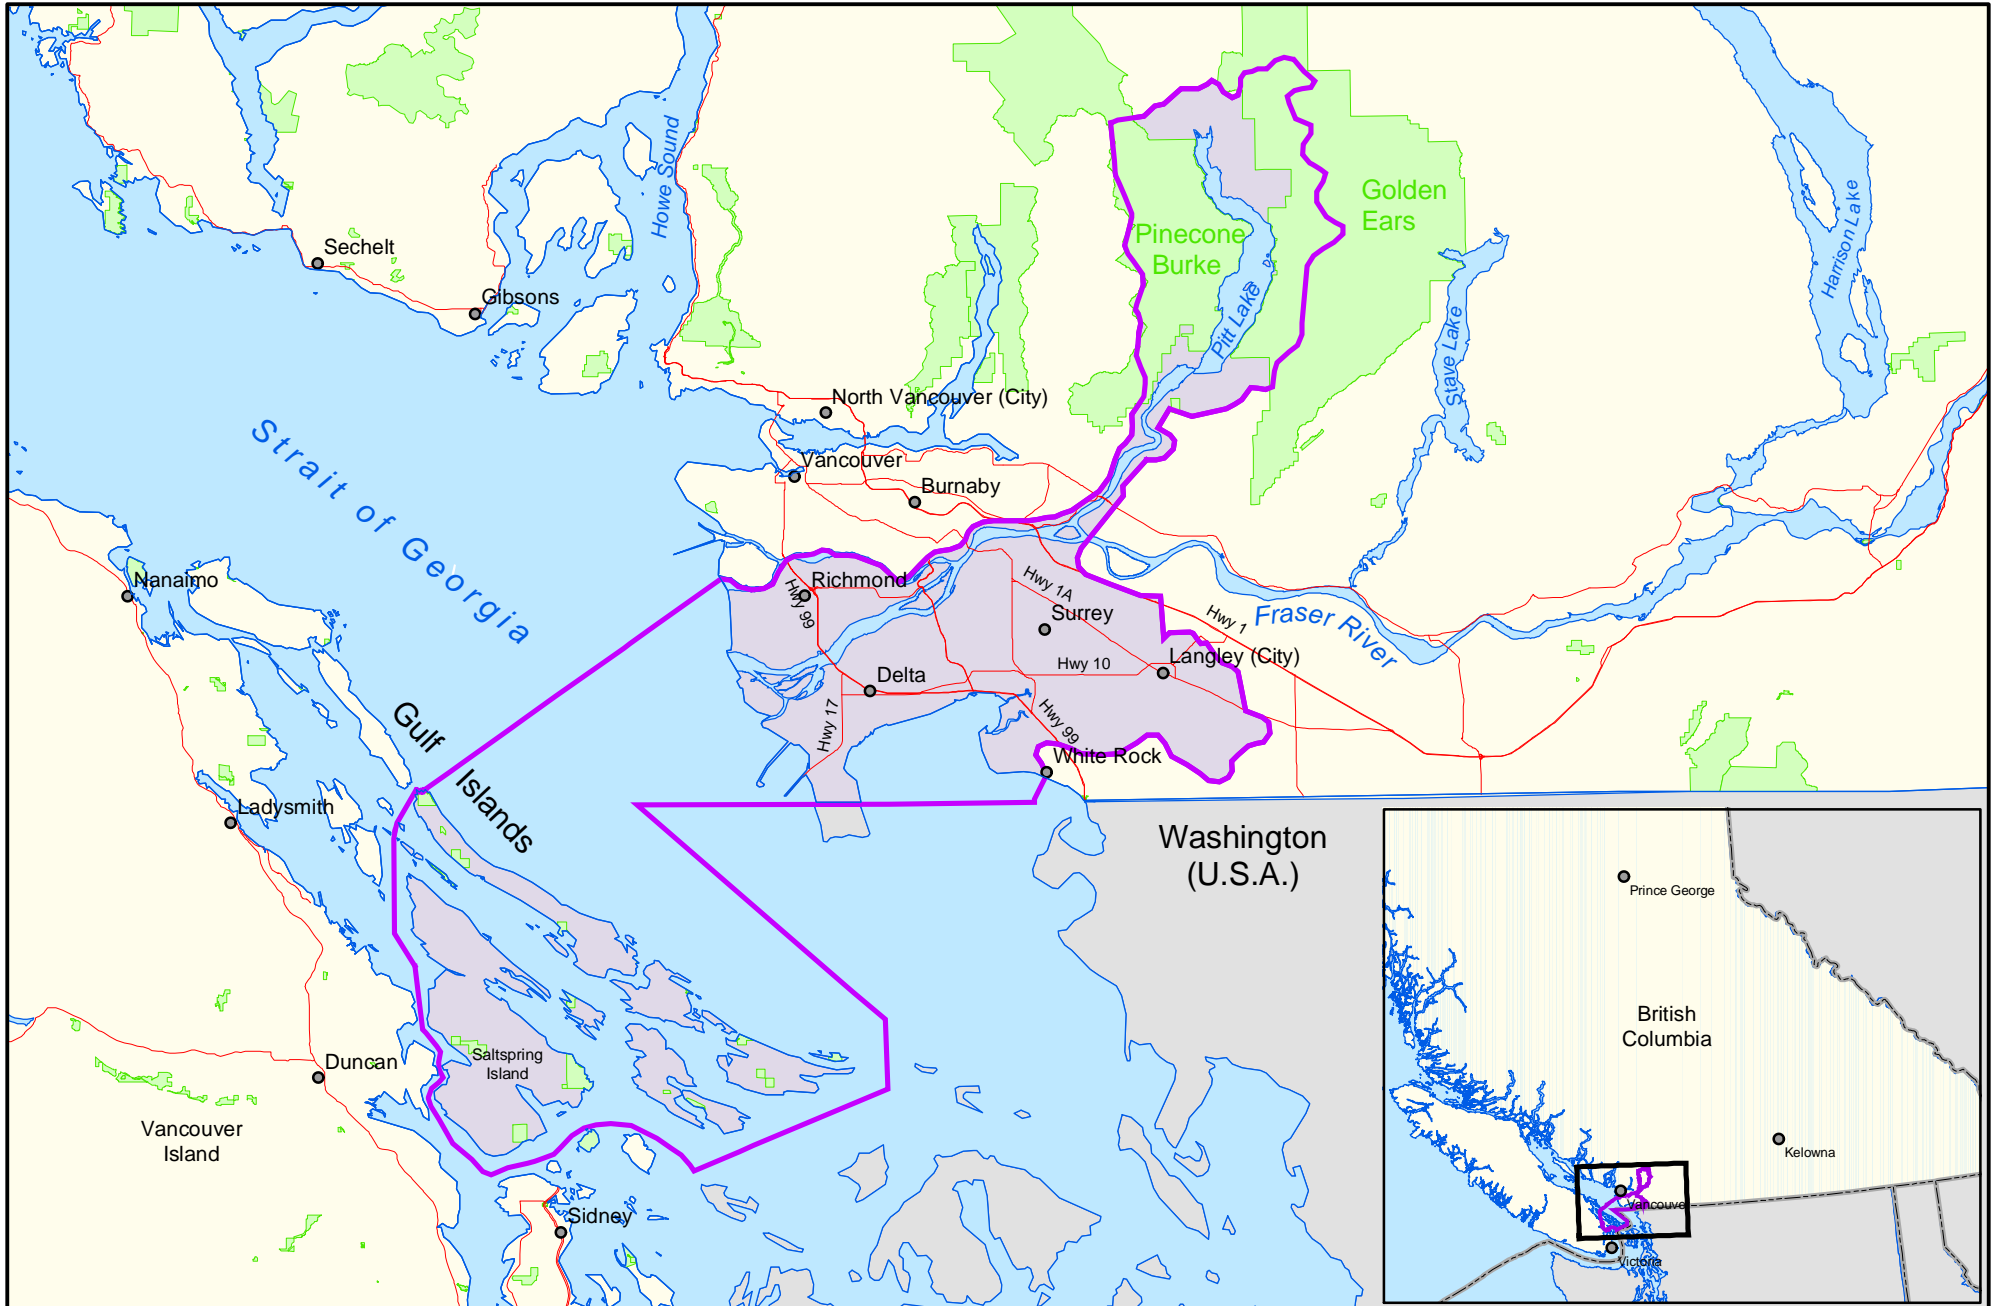

APPENDIX A - Tsawwassen Territory

- Legend**
- Tsawwassen Territory
 - City / Town
 - Roads
 - Park or Protected Area

This map is part of the Tsawwassen First Nation Agreement-in-Principle. Produced by British Columbia. Without prejudice. June 13, 2003