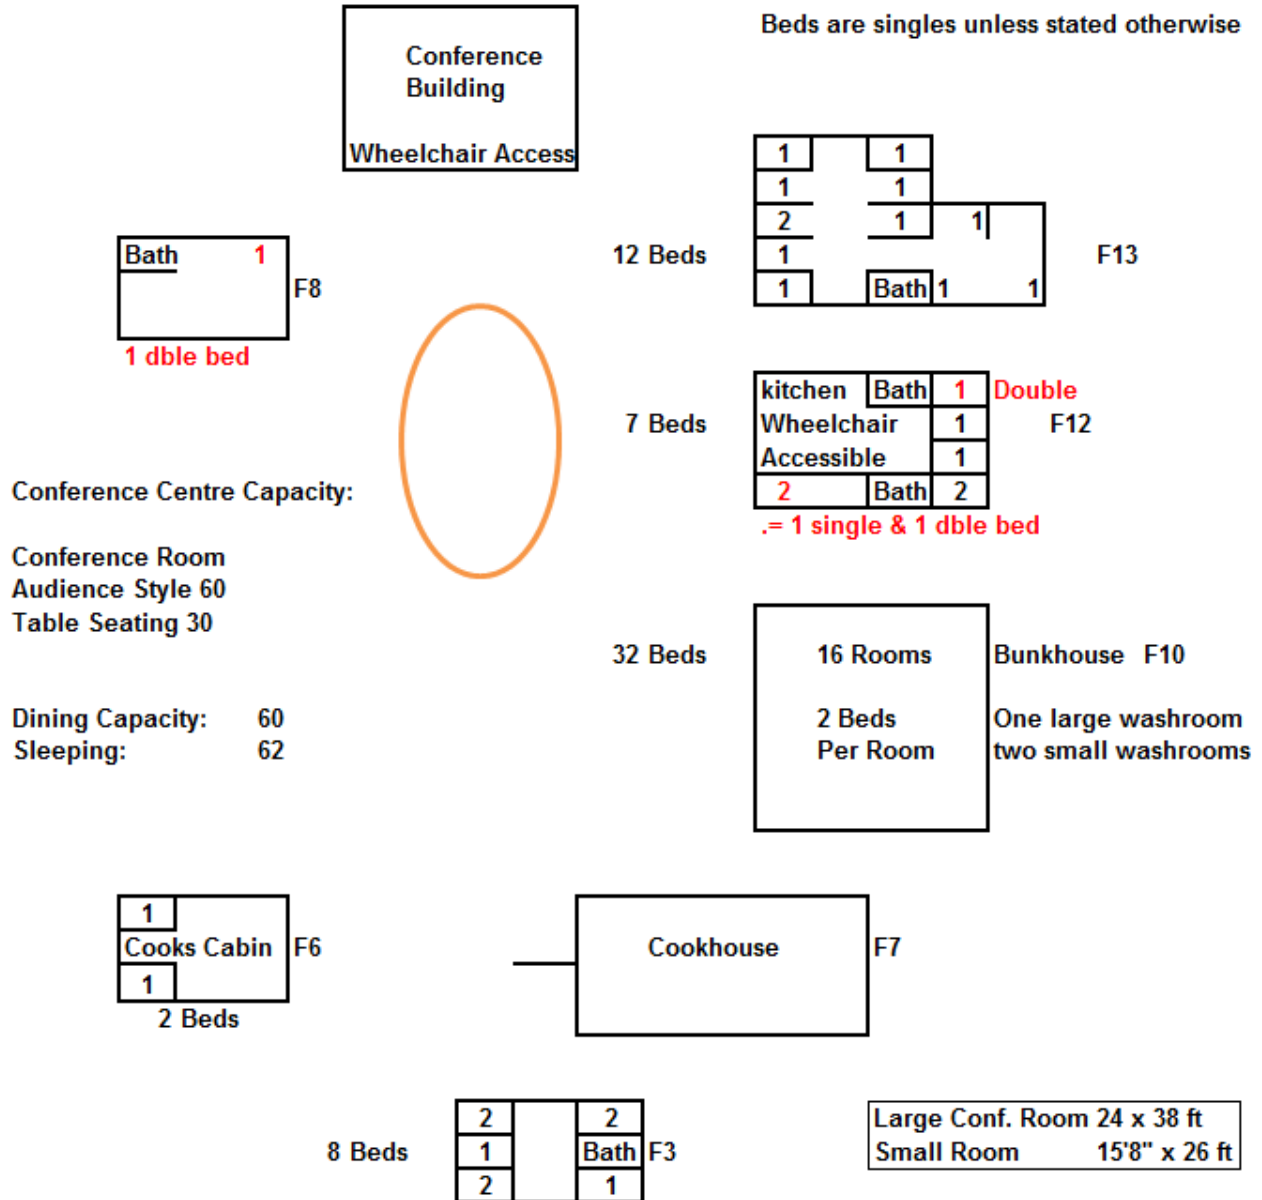

Conference Centre

Large Conf. Room 24 x 38 ft
 Small Room 15'8" x 26 ft