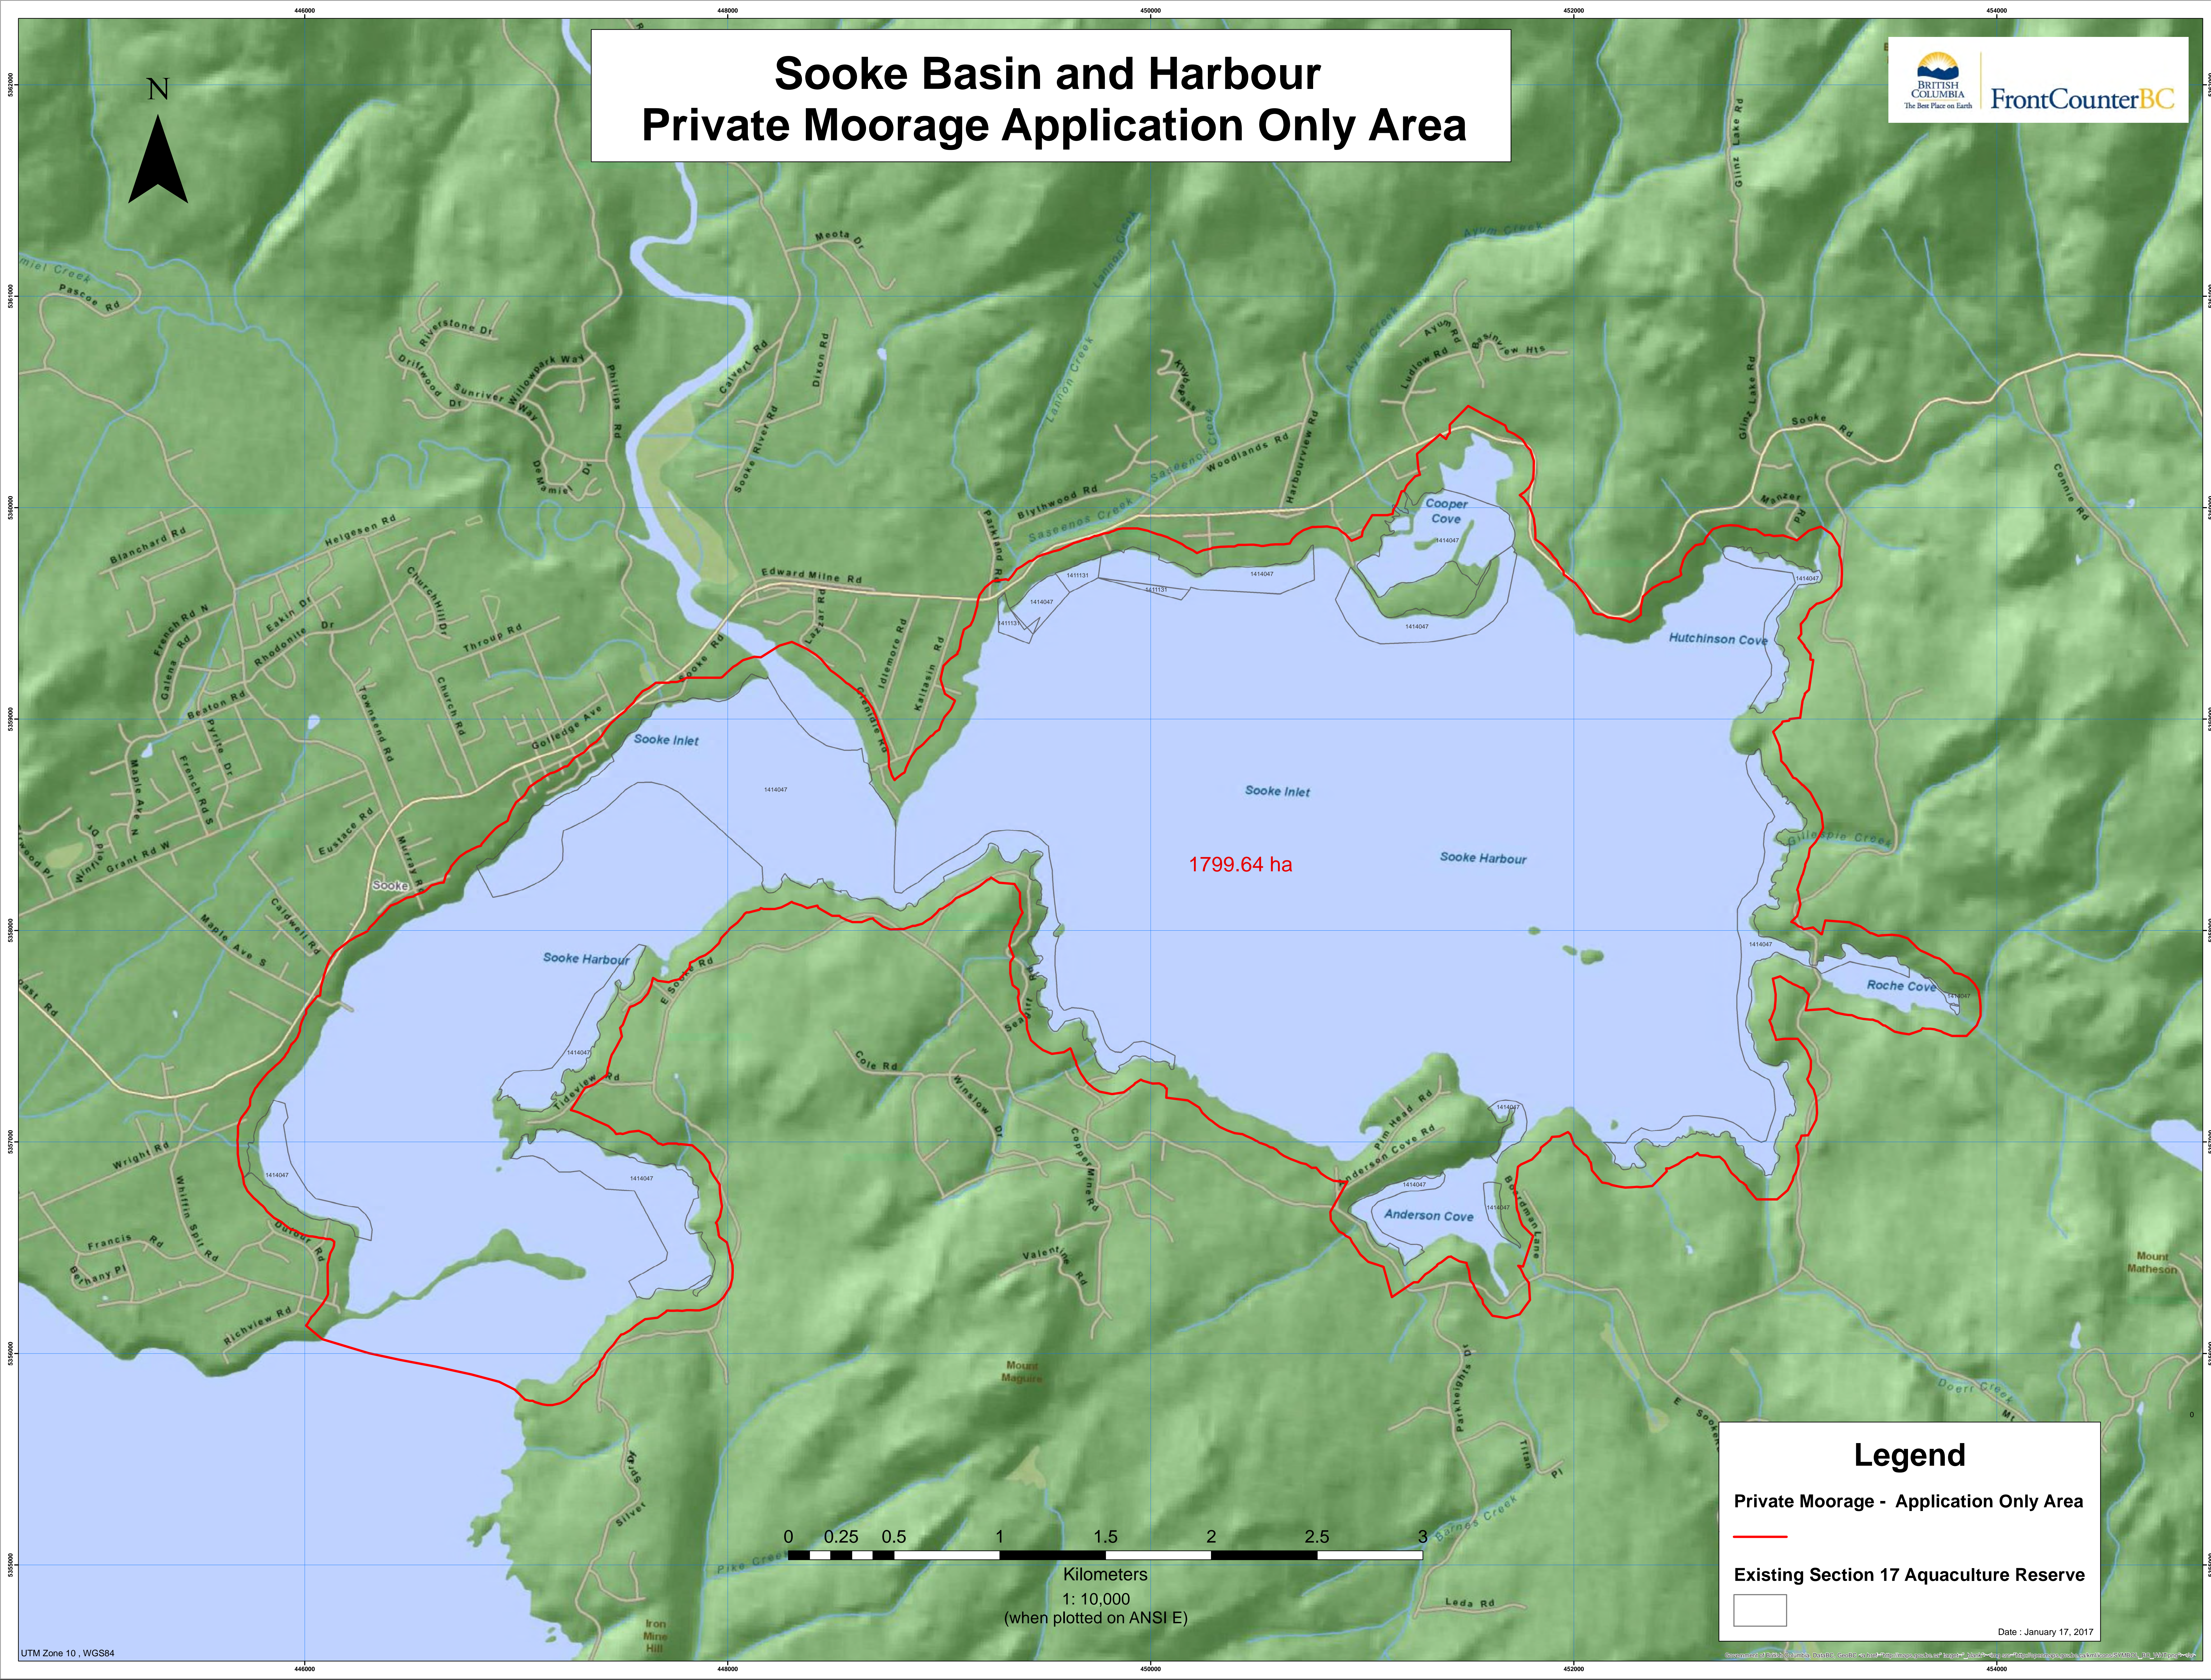

Sooke Basin and Harbour Private Moorage Application Only Area

1799.64 ha

Legend

Private Moorage - Application Only Area

Existing Section 17 Aquaculture Reserve

Date : January 17, 2017