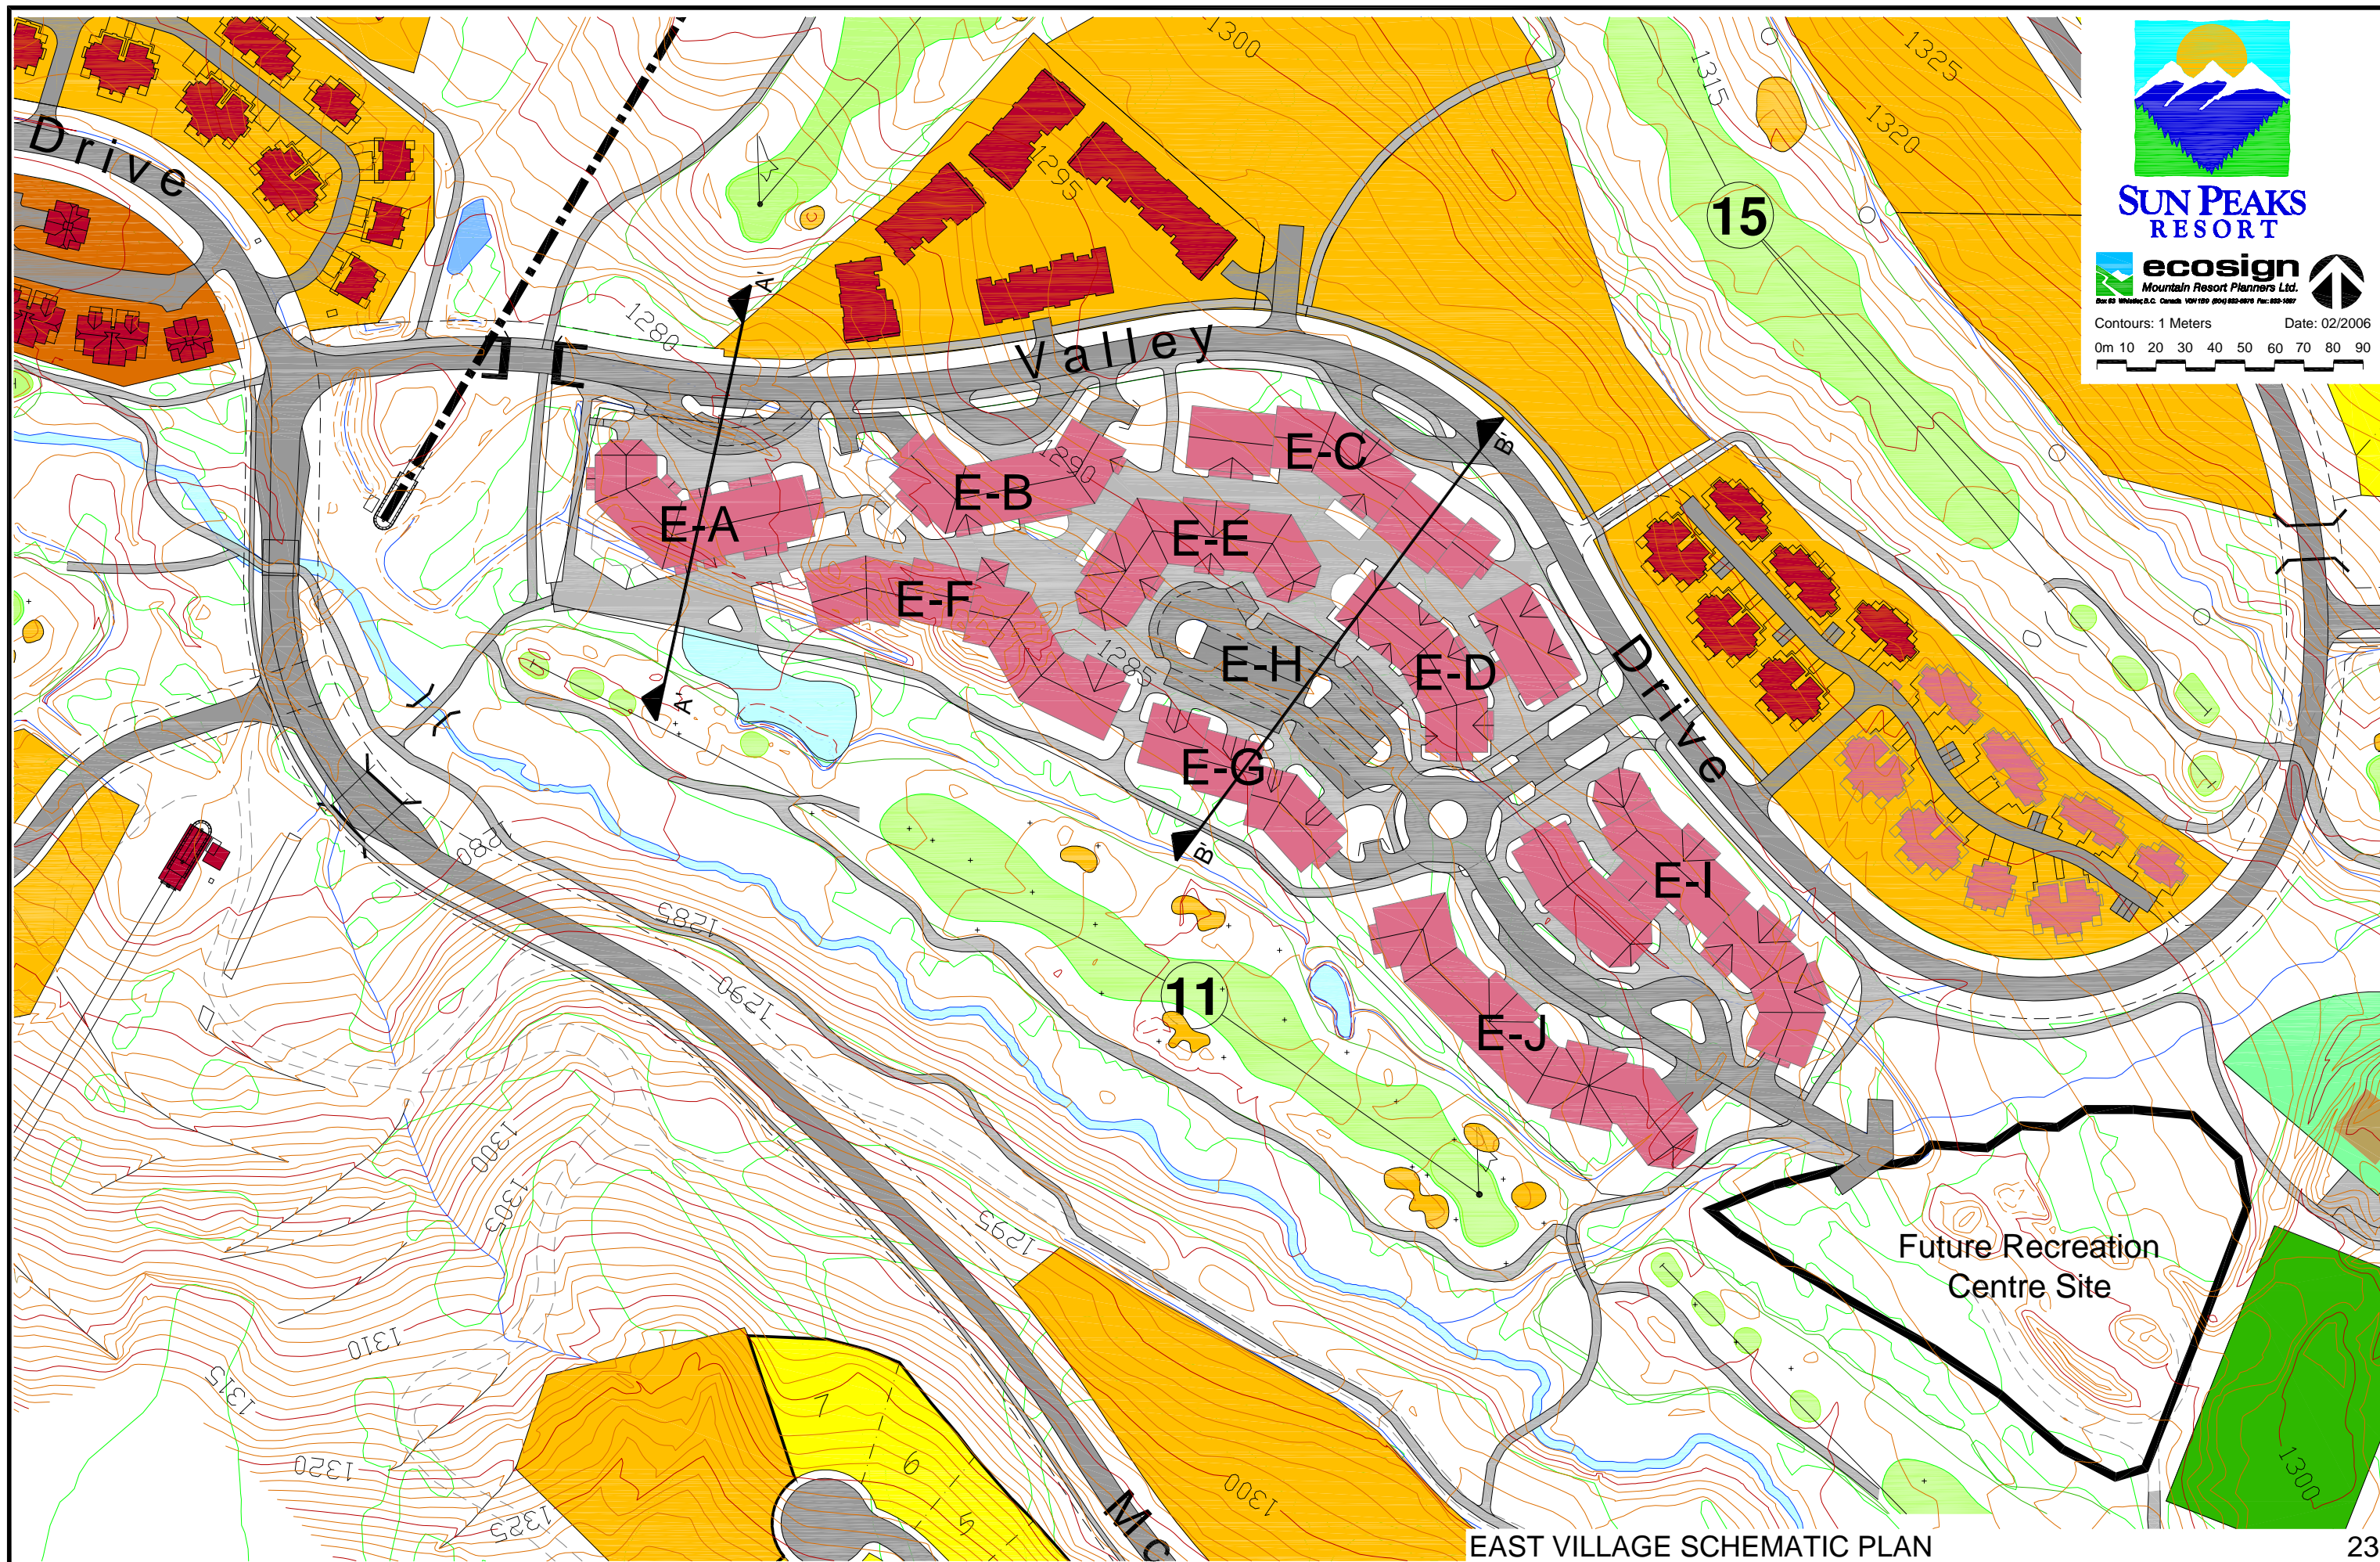

SUN PEAKS  
RESORT

Contours: 1 Meters Date: 02/2006

0m 10 20 30 40 50 60 70 80 90

EAST VILLAGE SCHEMATIC PLAN