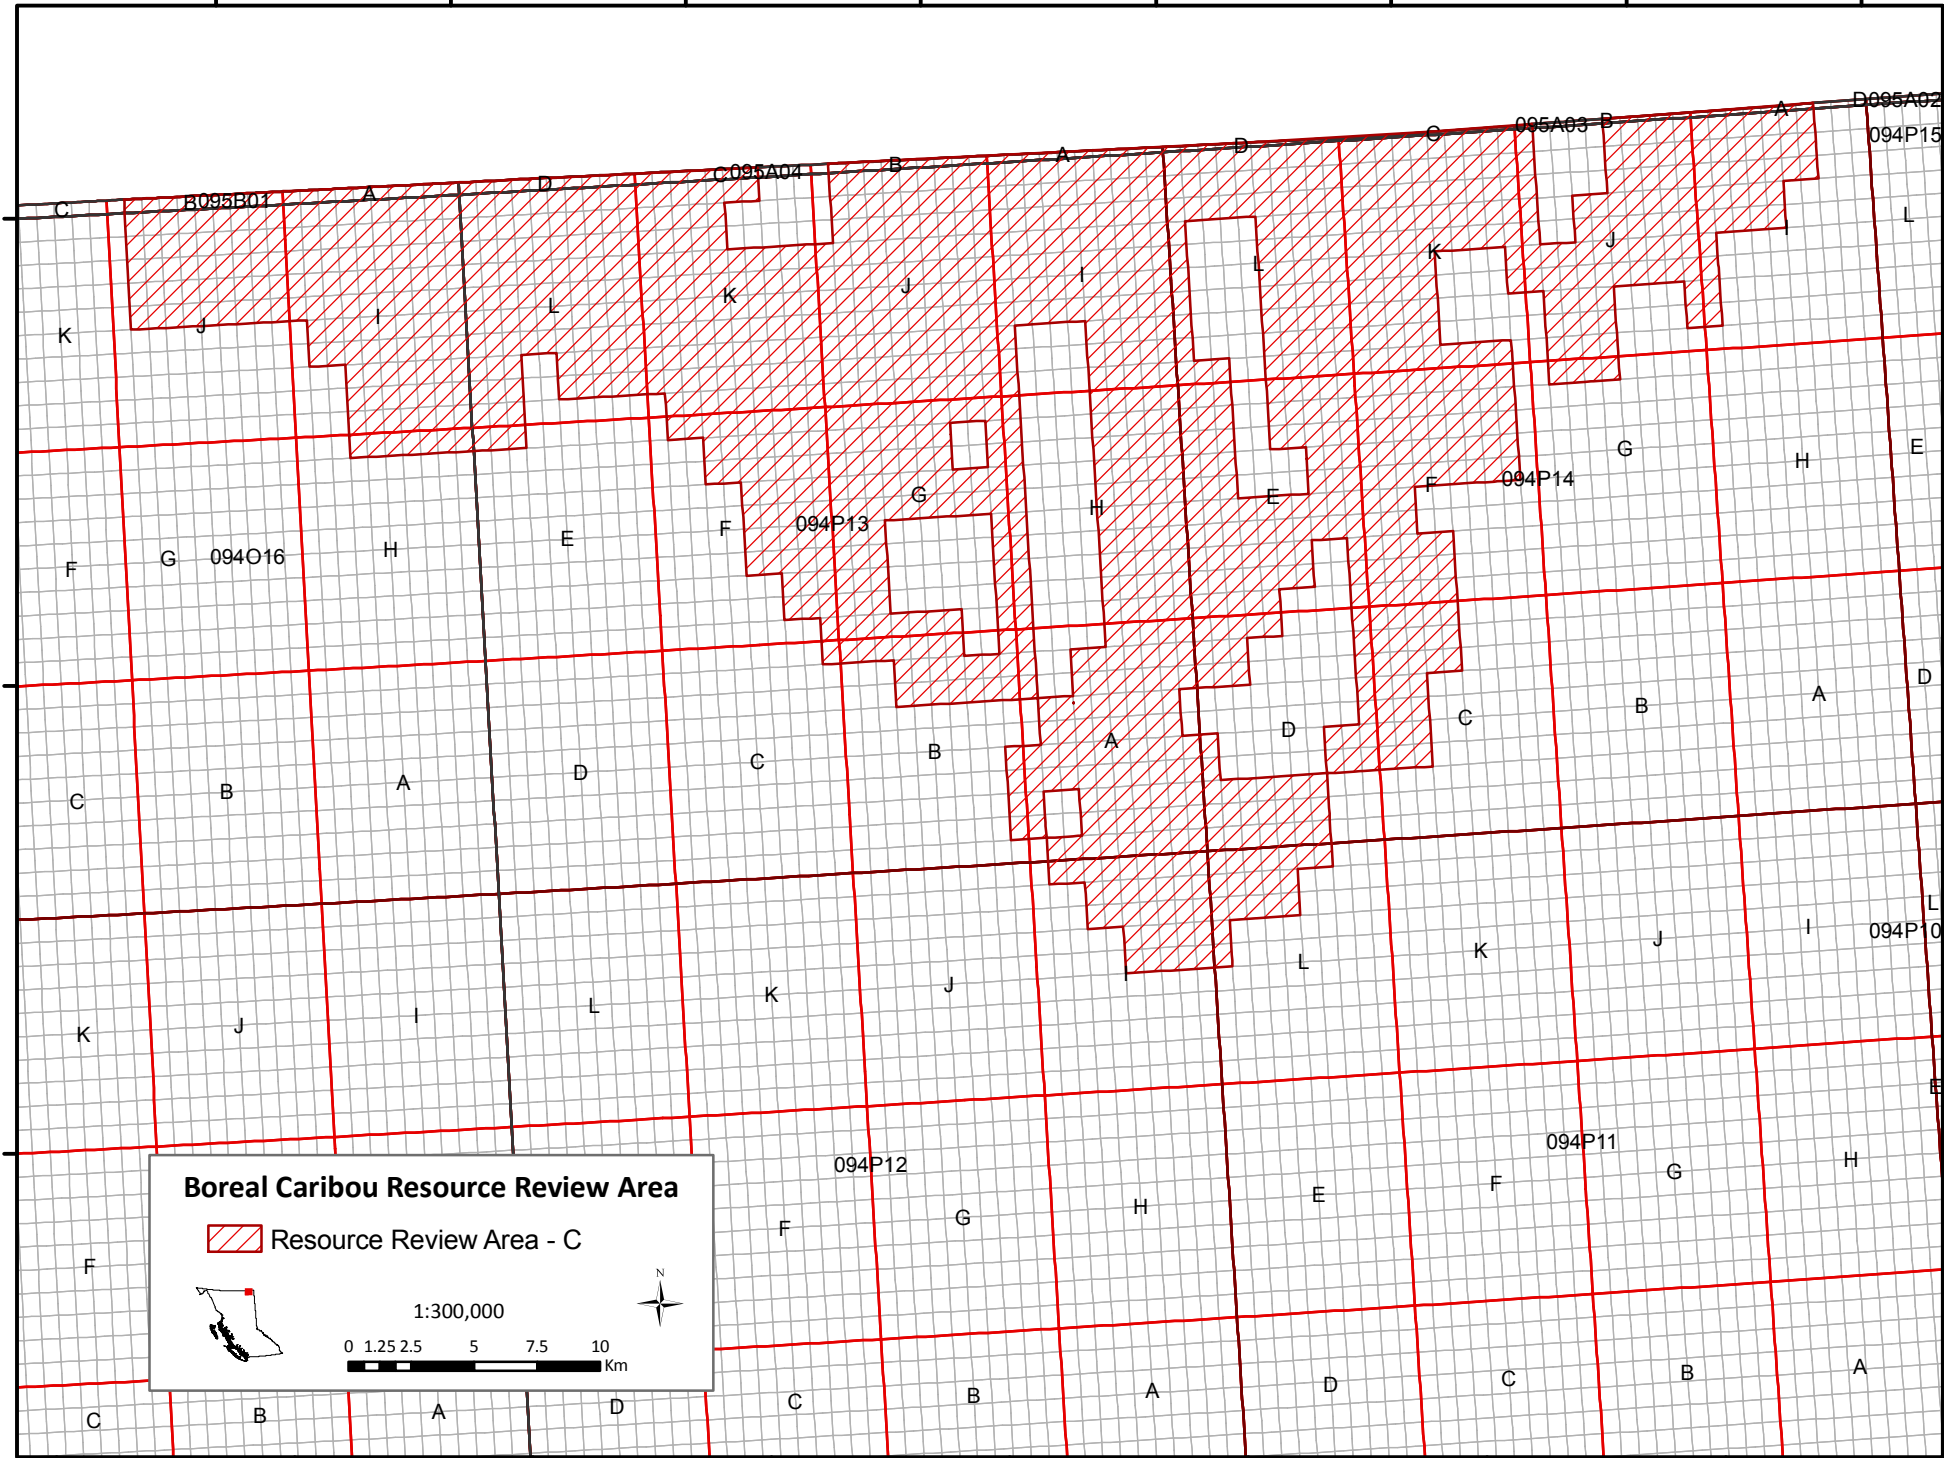

122°10'0"W

122°0'0"W

121°50'0"W

121°40'0"W

121°30'0"W

121°20'0"W

121°10'0"W

121°0'0"W

60°0'0"N

59°50'0"N

59°40'0"N

**Boreal Caribou Resource Review Area**

 Resource Review Area - C

1:300,000

0 1.25 2.5 5 7.5 10 Km