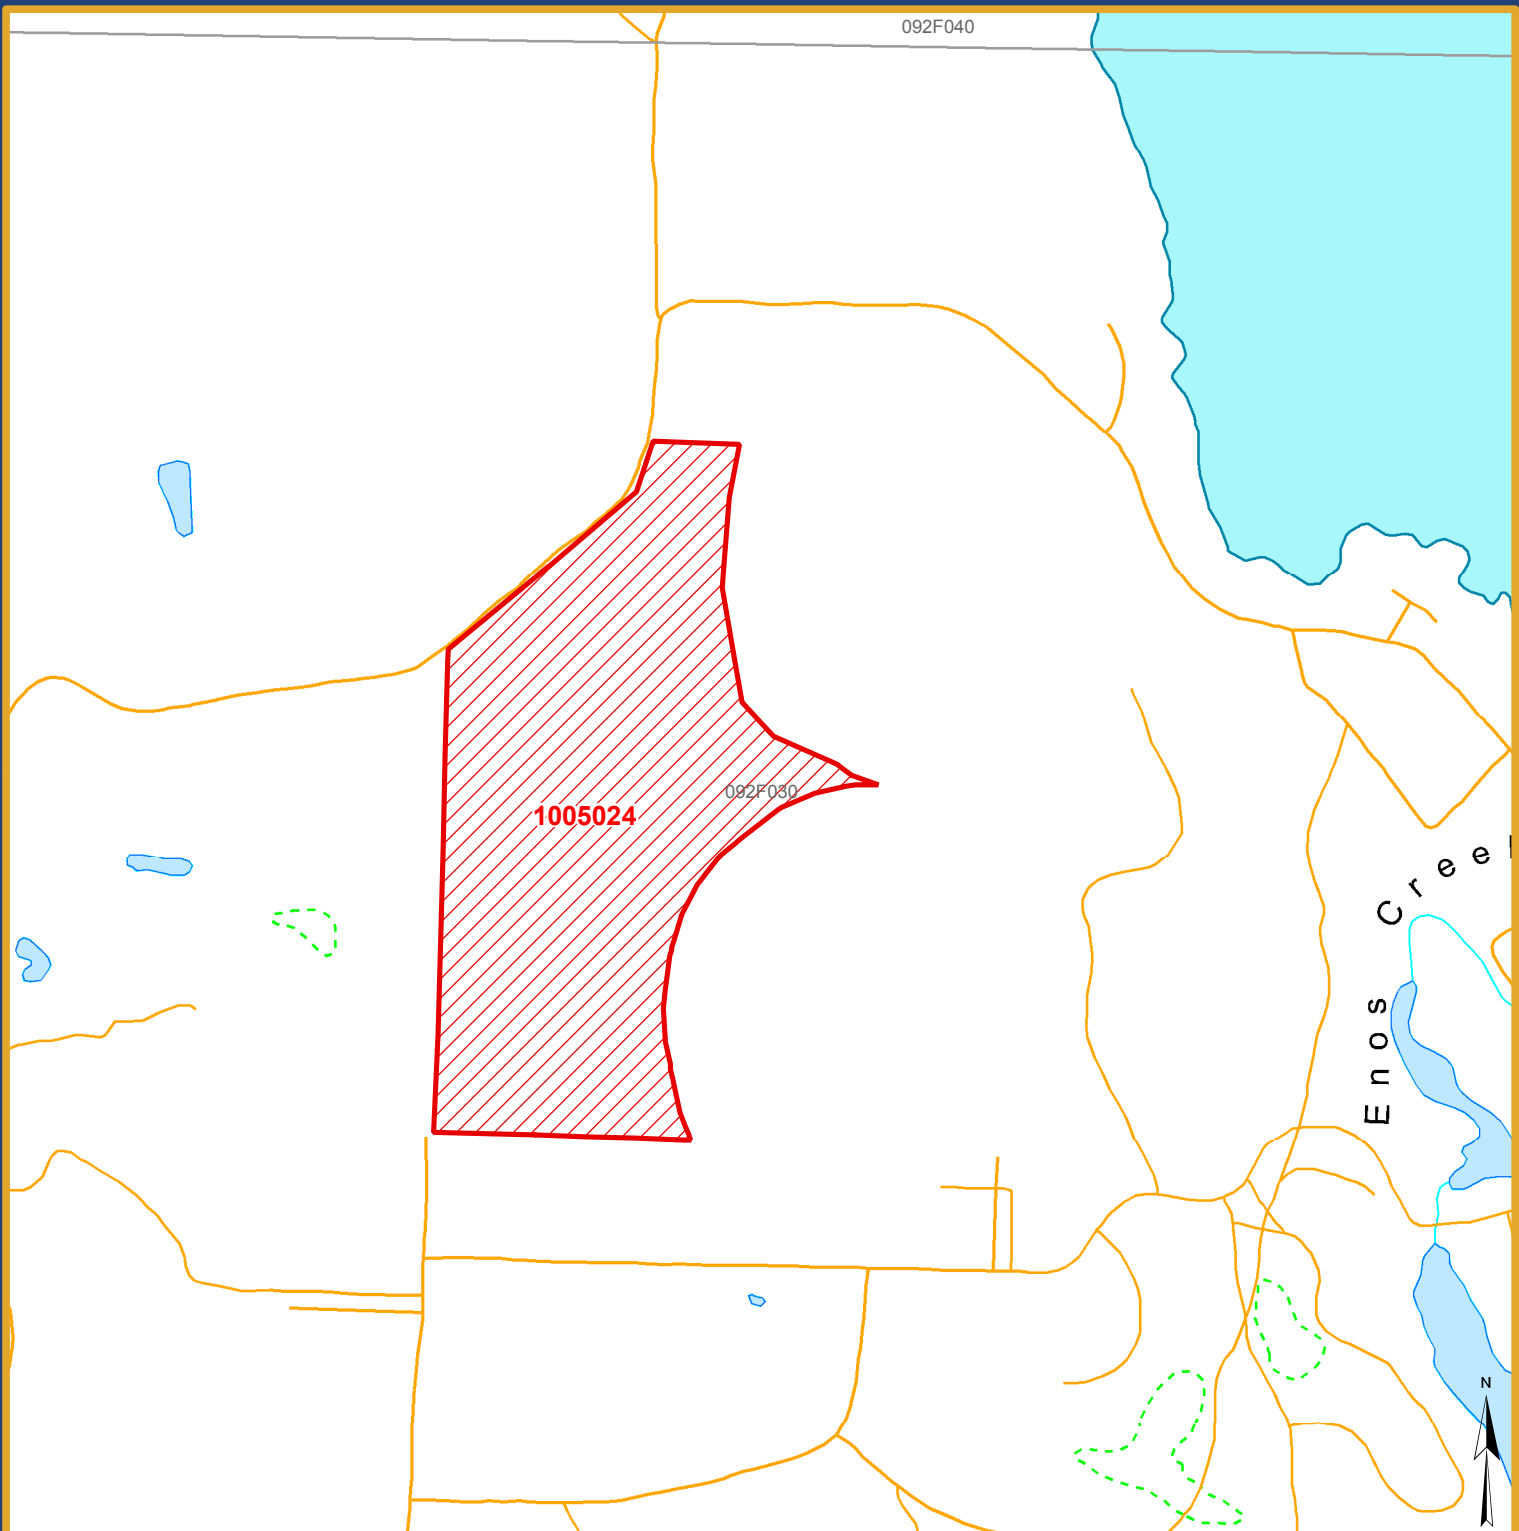

092F040

Site 1005024 - NANOOSE

BRITISH COLUMBIA
The Best Place on Earth

FOR INFORMATIONAL PURPOSES ONLY
This is a summary sketch of the area shown in Mineral Titles Online

LEGEND

-  Reserve Boundary
-  Indian Reserves
-  Parks and Protected Areas
-  Mapsheet Grid

Ministry of Energy, Mines and Petroleum Resources
Integrated Land Management Bureau

Restriction	NO REGISTRATION - Mineral, Placer and Coal		
Mining Division	NANAIMO	Land District	NANOOSE
Map Scale	1:10,000	File Number	14280 03 1317
Date	2010 SEP 08	Hectares	29 HA
BCGS Maps	092F030		