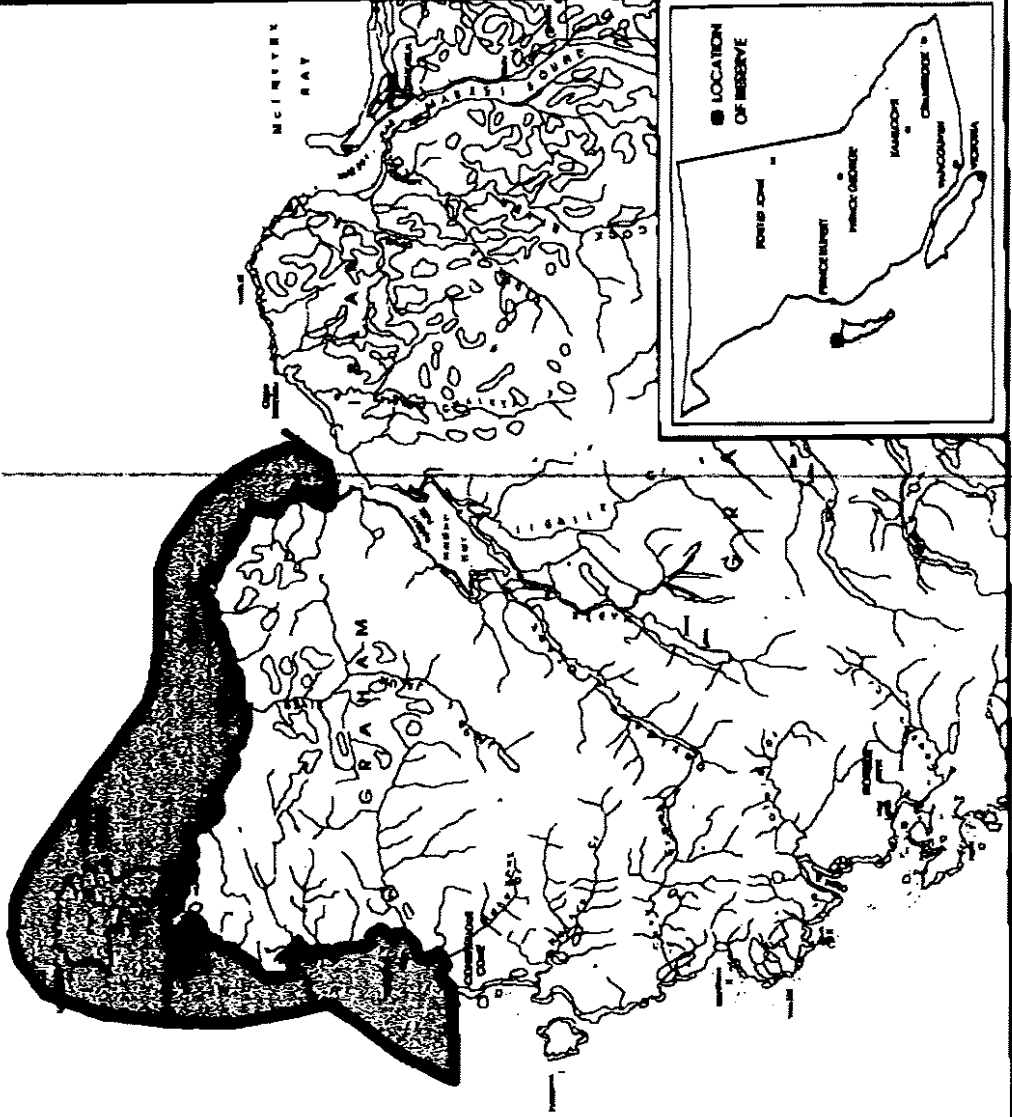

C

D I X O N
E N T R A N C E

C

FOR INFORMATIONAL PURPOSES ONLY - This is a summary sketch of the area shown in Mineral Titles Online.

 BRITISH COLUMBIA Ministry of Energy, Mines and Petroleum Resources Ministry of Agriculture and Lands	NAME NW GRAHAM ISLAND - SITE 1	
	MINING DIVISION SKREENA	SITE NUMBER 1001508
LAND DISTRICT QUEEN CHARLOTTE	PREPARED H.J.L. 2006 SEP 26	SCALE 1 : 500 000
MAPS 109K005, 016, 016, 017, 018, 026, 036	HECTARES 44,716	FILE NUMBER 14280 03 1172