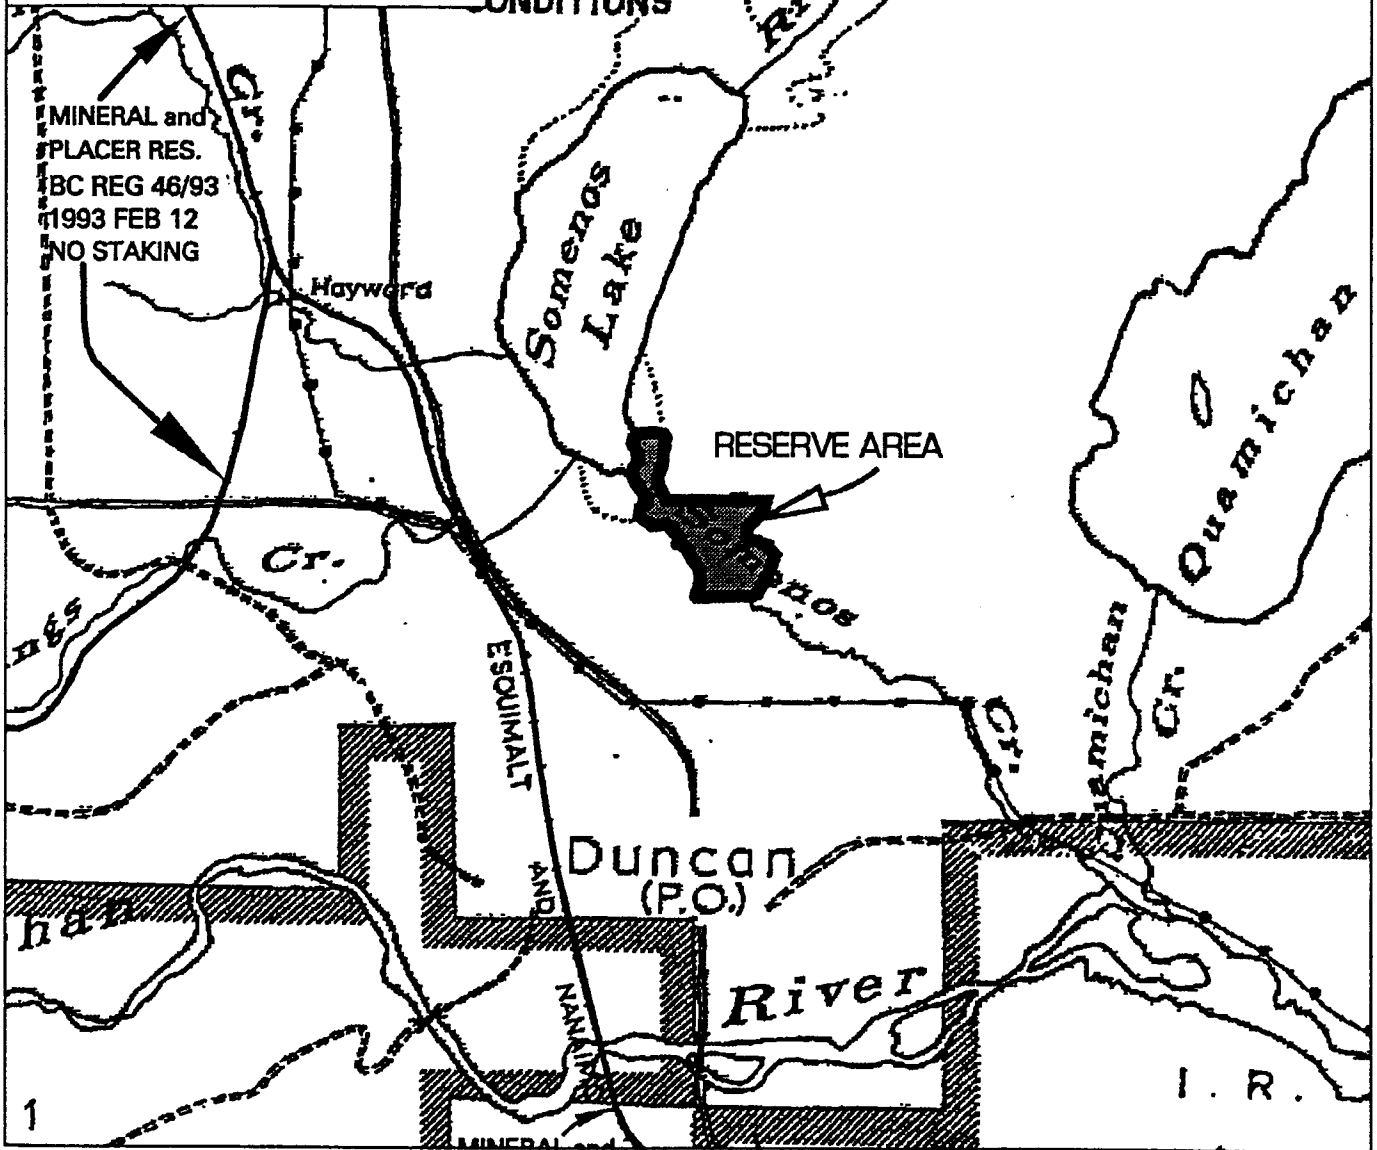

B.C. REG. 201/90  
 90-06-27  
 SUBJECT TO CONDITIONS

MINERAL RESERVE  
 /C 667 88-04-15  
 SUBJECT TO  
 CONDITIONS

This is a summary sketch of the area shown in black on Mineral Titles Reference Maps (File 12000 01)

 <b>BRITISH COLUMBIA</b> Ministry of Energy and Mines Mineral Titles Branch	<b>NAME: SOMENOS GARRY OAK</b>		<b>SITE NO.</b>	<b>361759</b>
	<b>MINING DIVISION: VICTORIA</b>		<b>PREPARED BY:</b>	<b>SCALE</b>
	<b>LAND DISTRICT: QUAMICHAN, SOMENOS</b>		<b>JBM</b>	<b>1:31 680</b>
	<b>MAPS: 092B13E</b>		<b>HECTARES:</b>	<b>FILE NUMBER:</b>
		<b>17</b>	<b>14280-03-953</b>	