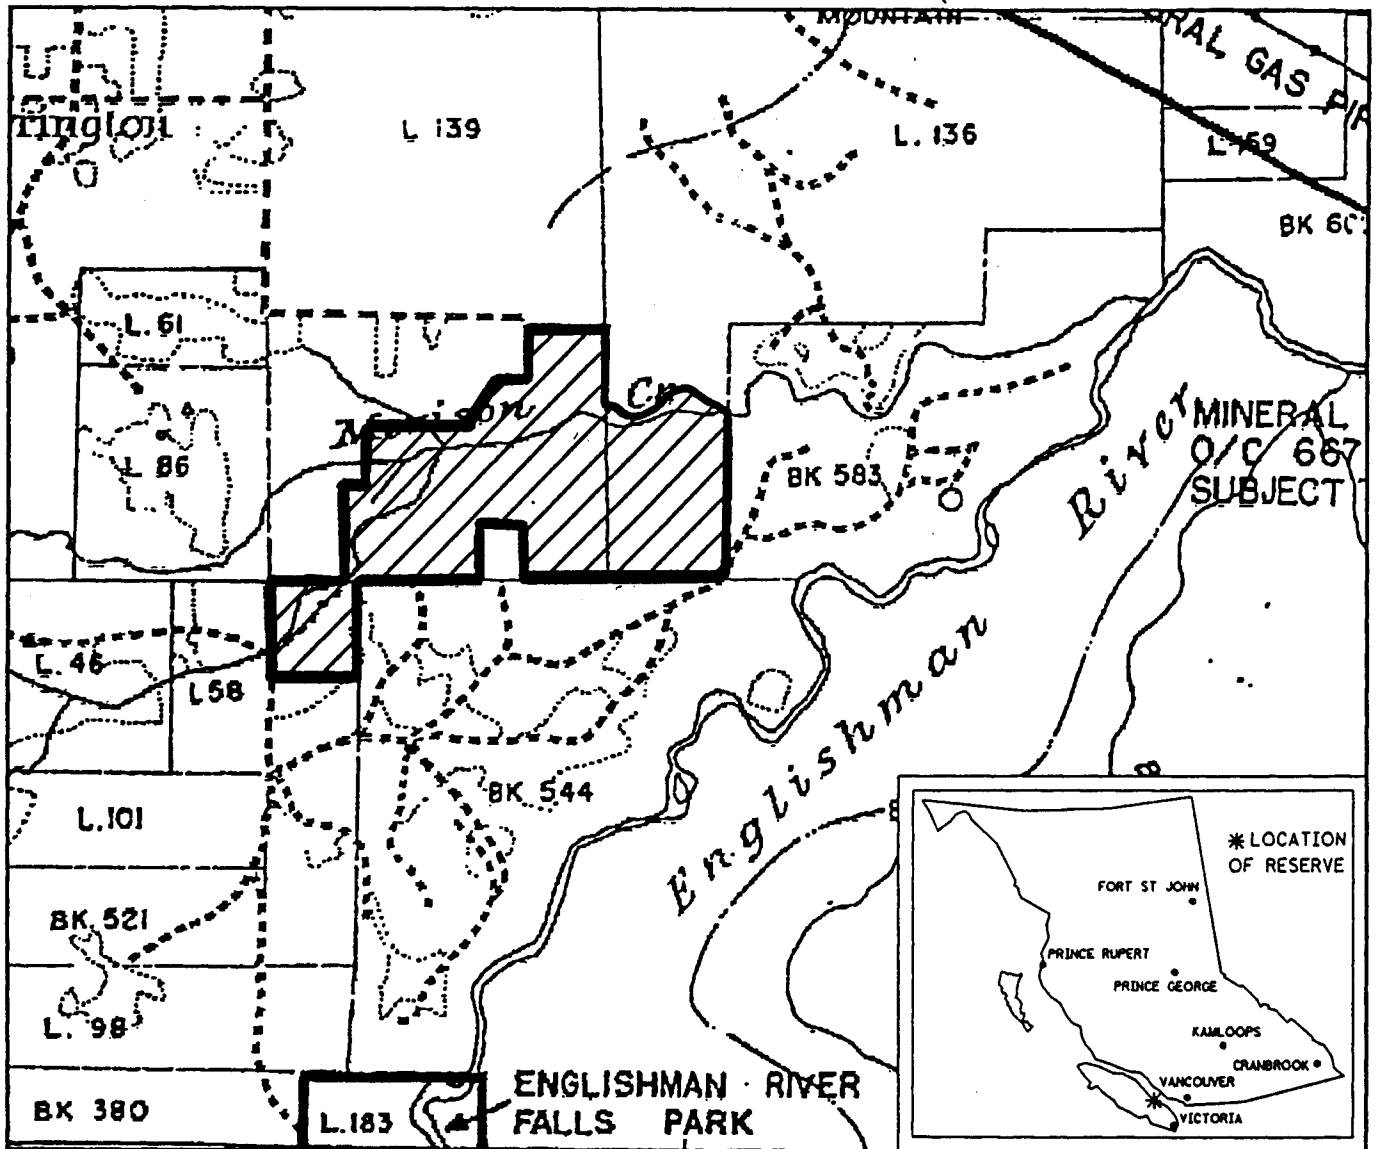

PROVINCE OF BRITISH COLUMBIA  
MINISTRY OF ENERGY, MINES AND PETROLEUM RESOURCES  
MINERAL TITLES BRANCH

MORISON CREEK

This is a summary sketch of the area shown in black on Mineral Titles Reference Maps (File 12000 01)

LAND DISTRICT: NANOOSE	MINING DIVISION: NANAIMO	
MAPS: 092F08W	SCALE 1: 31680	SKETCH PREPARED BY: DMA