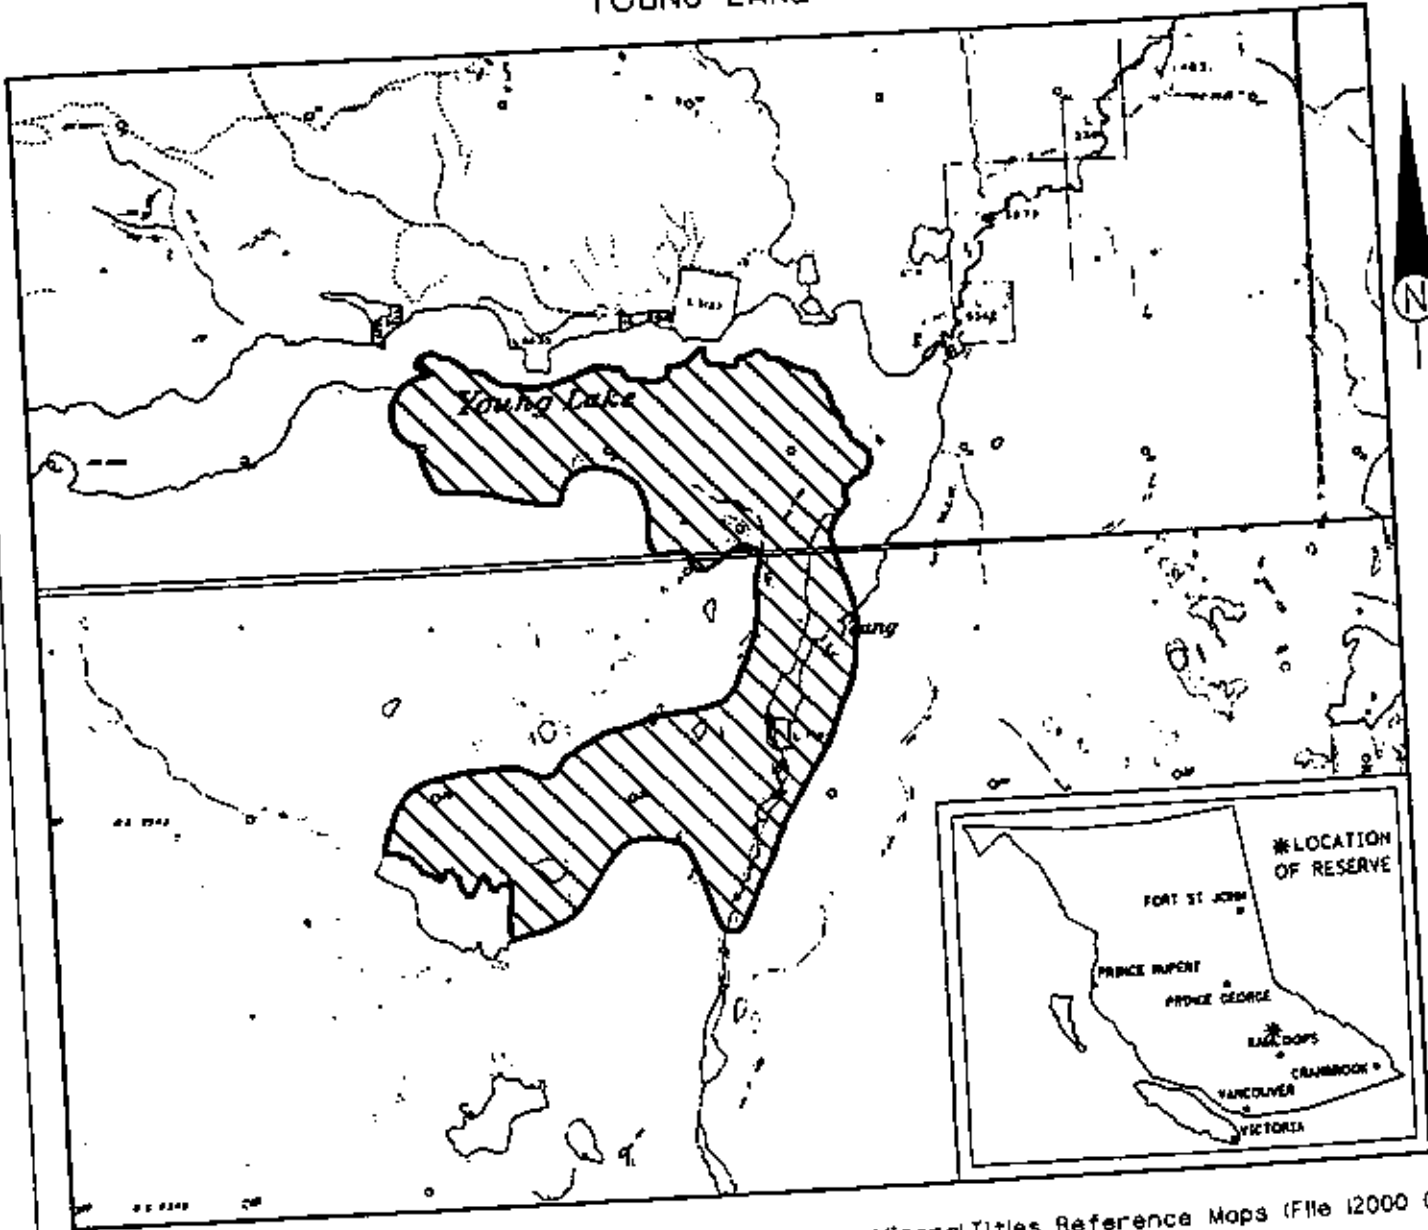

PROVINCE OF BRITISH COLUMBIA  
MINISTRY OF EMPLOYMENT AND INVESTMENT  
MINERAL TITLES BRANCH

YOUNG LAKE

This is a summary sketch of the area shown in black on Mineral Titles Reference Maps (File 12000 01)

LAND DISTRICT: LILLOOET	MINING DIVISION: CLINTON	
MAPS: 092P02W, 07W	SCALE 1: 50 000	SKETCH PREPARED BY: LCK