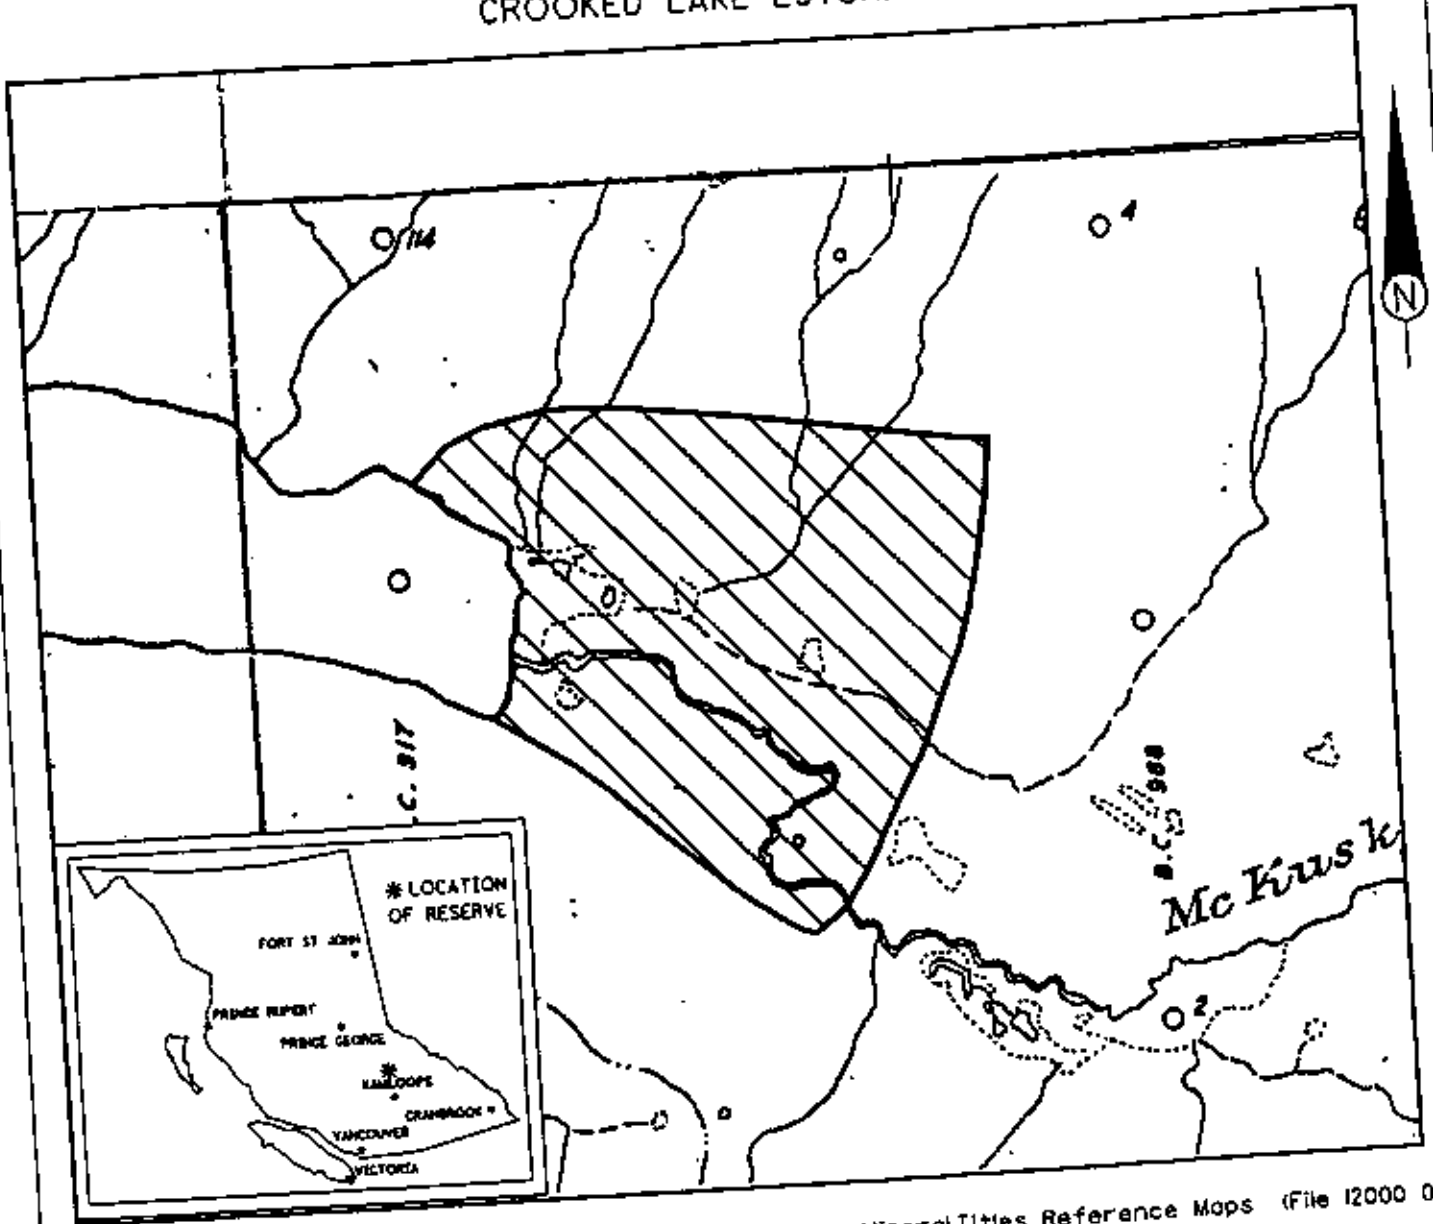

PROVINCE OF BRITISH COLUMBIA  
 MINISTRY OF EMPLOYMENT AND INVESTMENT  
 MINERAL TITLES BRANCH

CROOKED LAKE ESTUARY

This is a summary sketch of the area shown in black on Mineral Titles Reference Maps (File 12000 01)

LAND DISTRICT: CARIBOO

MINING DIVISION: CARIBOO

MAPS: 093A02E

SCALE 1: 31680

SKETCH PREPARED BY: LCK