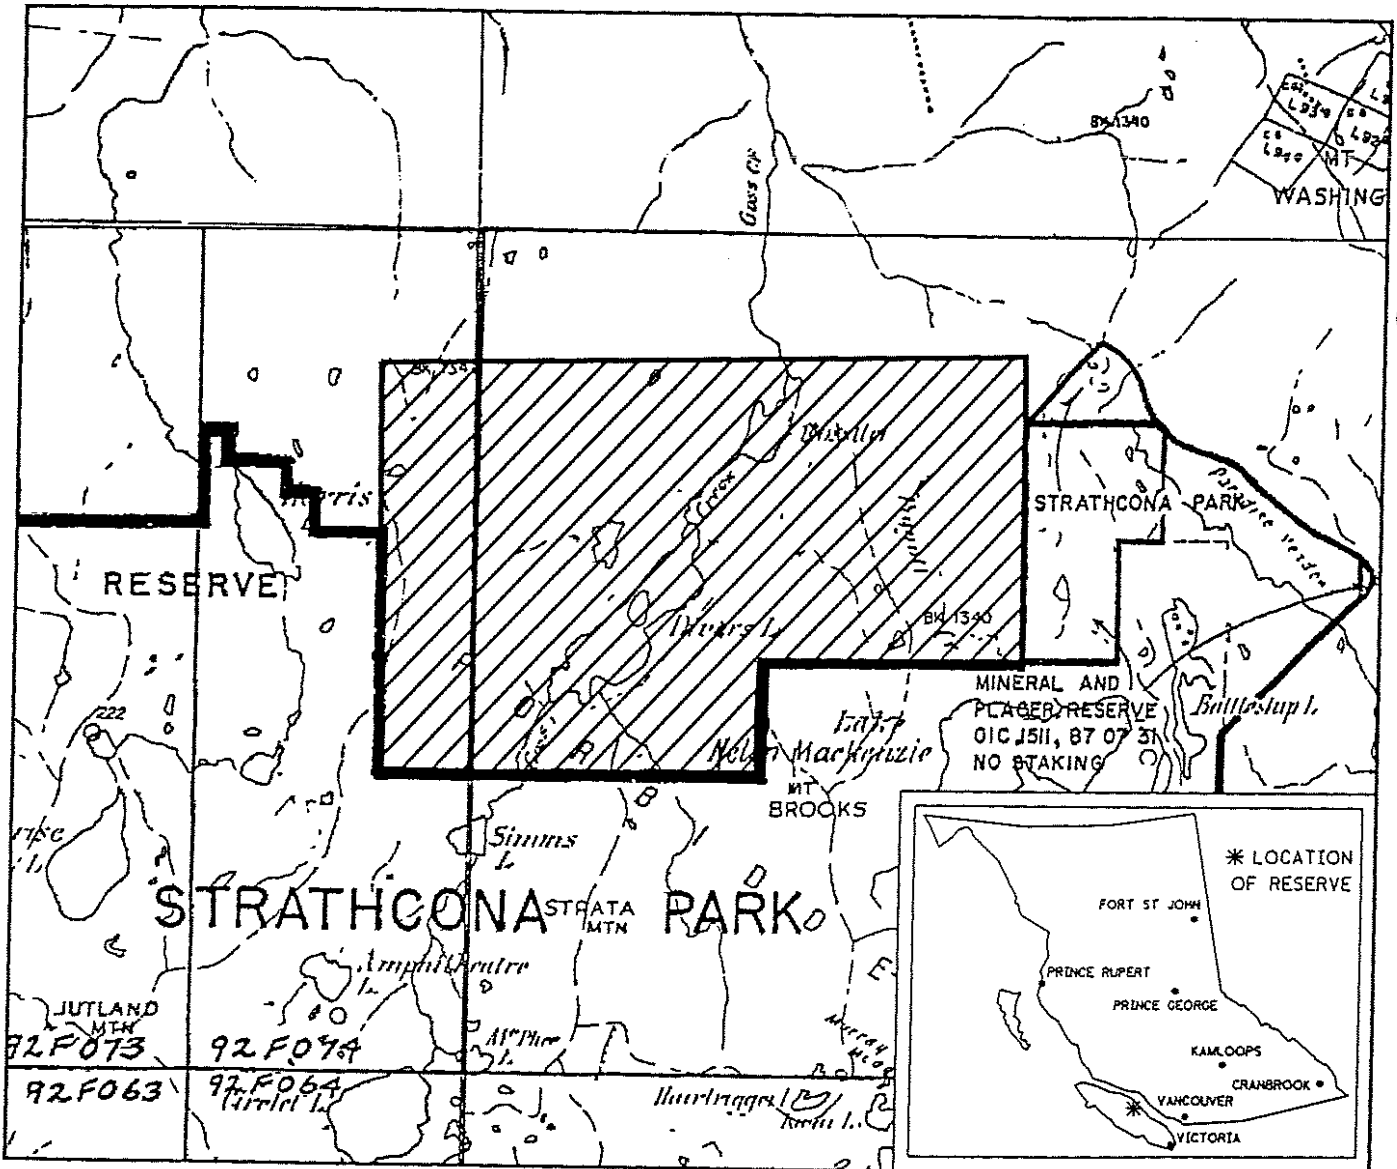

FILE NO. 14280 03 953

PROVINCE OF BRITISH COLUMBIA
MINISTRY OF ENERGY, MINES AND PETROLEUM RESOURCES
MINERAL TITLES BRANCH

STRATHCONA PARK ADDITION (DIVERS LAKE)

This is a summary sketch of the area shown in black on Mineral Titles Reference Maps (File 12000 01)

| | | |
|----------------------|--------------------------|-------------------------|
| LAND DISTRICT: COMOX | MINING DIVISION: NANAIMO | |
| MAPS: 092FIW | SCALE 1: 50 000 | SKETCH PREPARED BY: LCK |