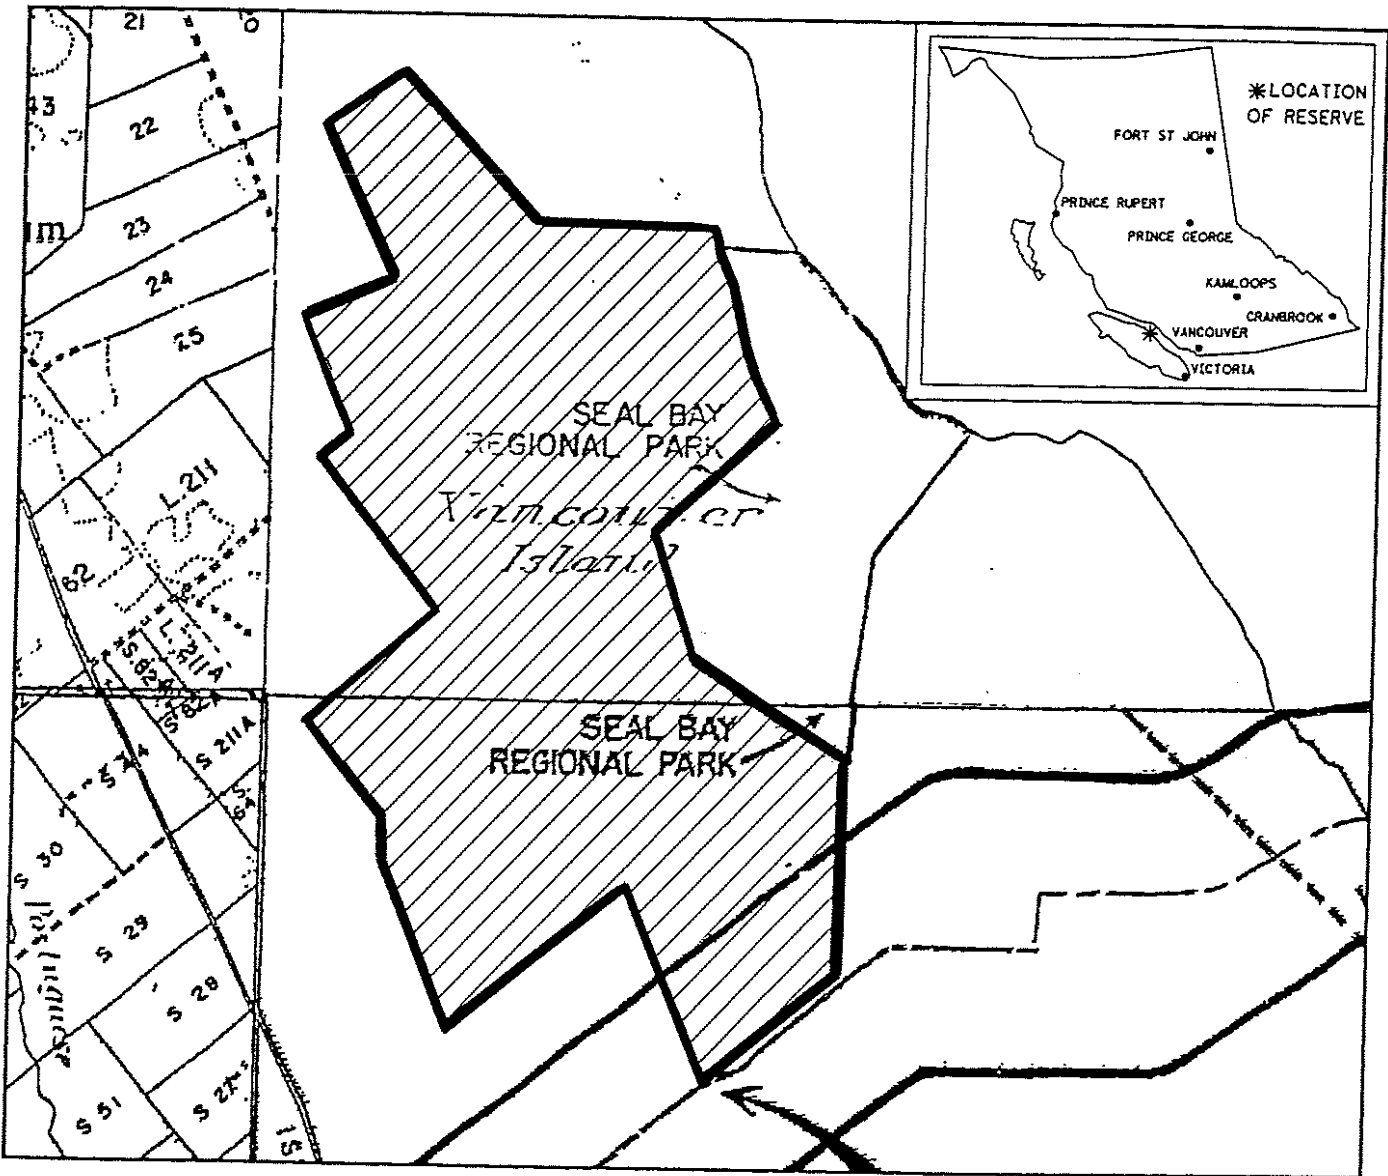

FILE NO. 14280 03 953

PROVINCE OF BRITISH COLUMBIA  
MINISTRY OF ENERGY, MINES AND PETROLEUM RESOURCES  
MINERAL TITLES BRANCH

SEAL BAY ADDITION

This is a summary sketch of the area shown in black on Mineral Titles Reference Maps (File 12000 01)

LAND DISTRICT: COMOX

MINING DIVISION: NANAIMO

MAPS: 092FIOW. 092F15W

SCALE 1: 31680

SKETCH PREPARED BY: DMA