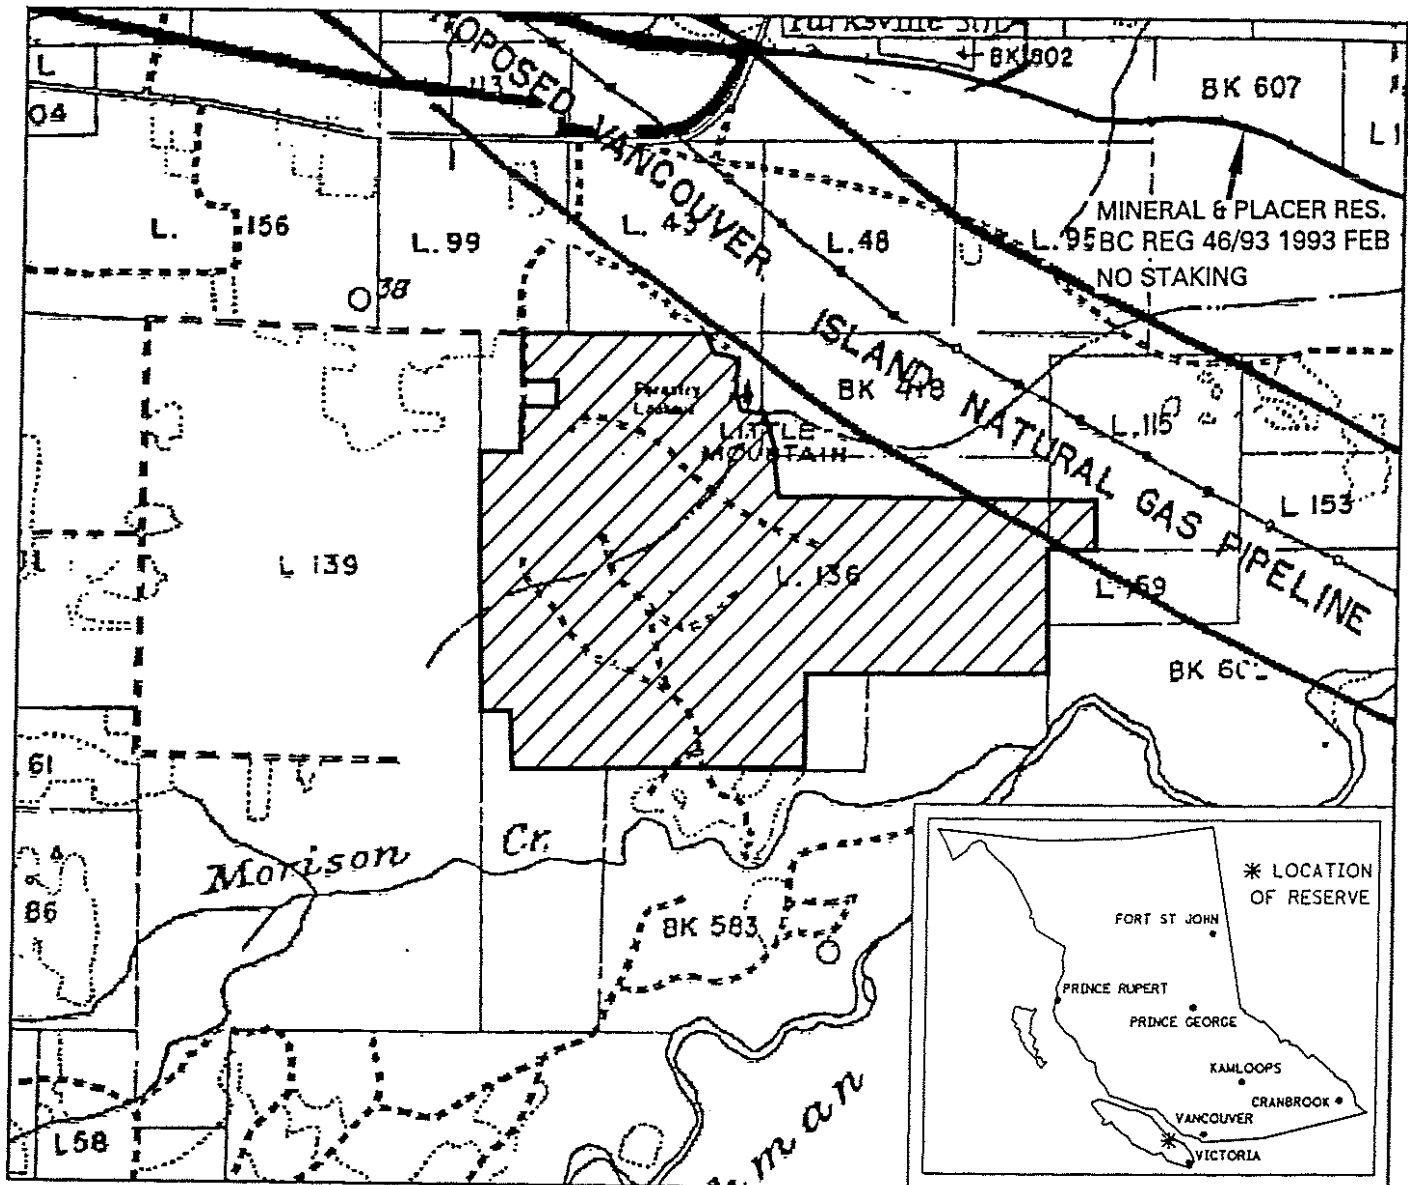

FILE NO. 14280 03 953

PROVINCE OF BRITISH COLUMBIA  
MINISTRY OF ENERGY, MINES AND PETROLEUM RESOURCES  
MINERAL TITLES BRANCH

LITTLE MOUNTAIN

This is a summary sketch of the area shown in black on Mineral Titles Reference Maps (File 12000 01)

LAND DISTRICT: NANOOSE		MINING DIVISION: NANAIMO	
MAPS: 092F08W		SCALE 1: 31 680	SKETCH PREPARED BY: LCK