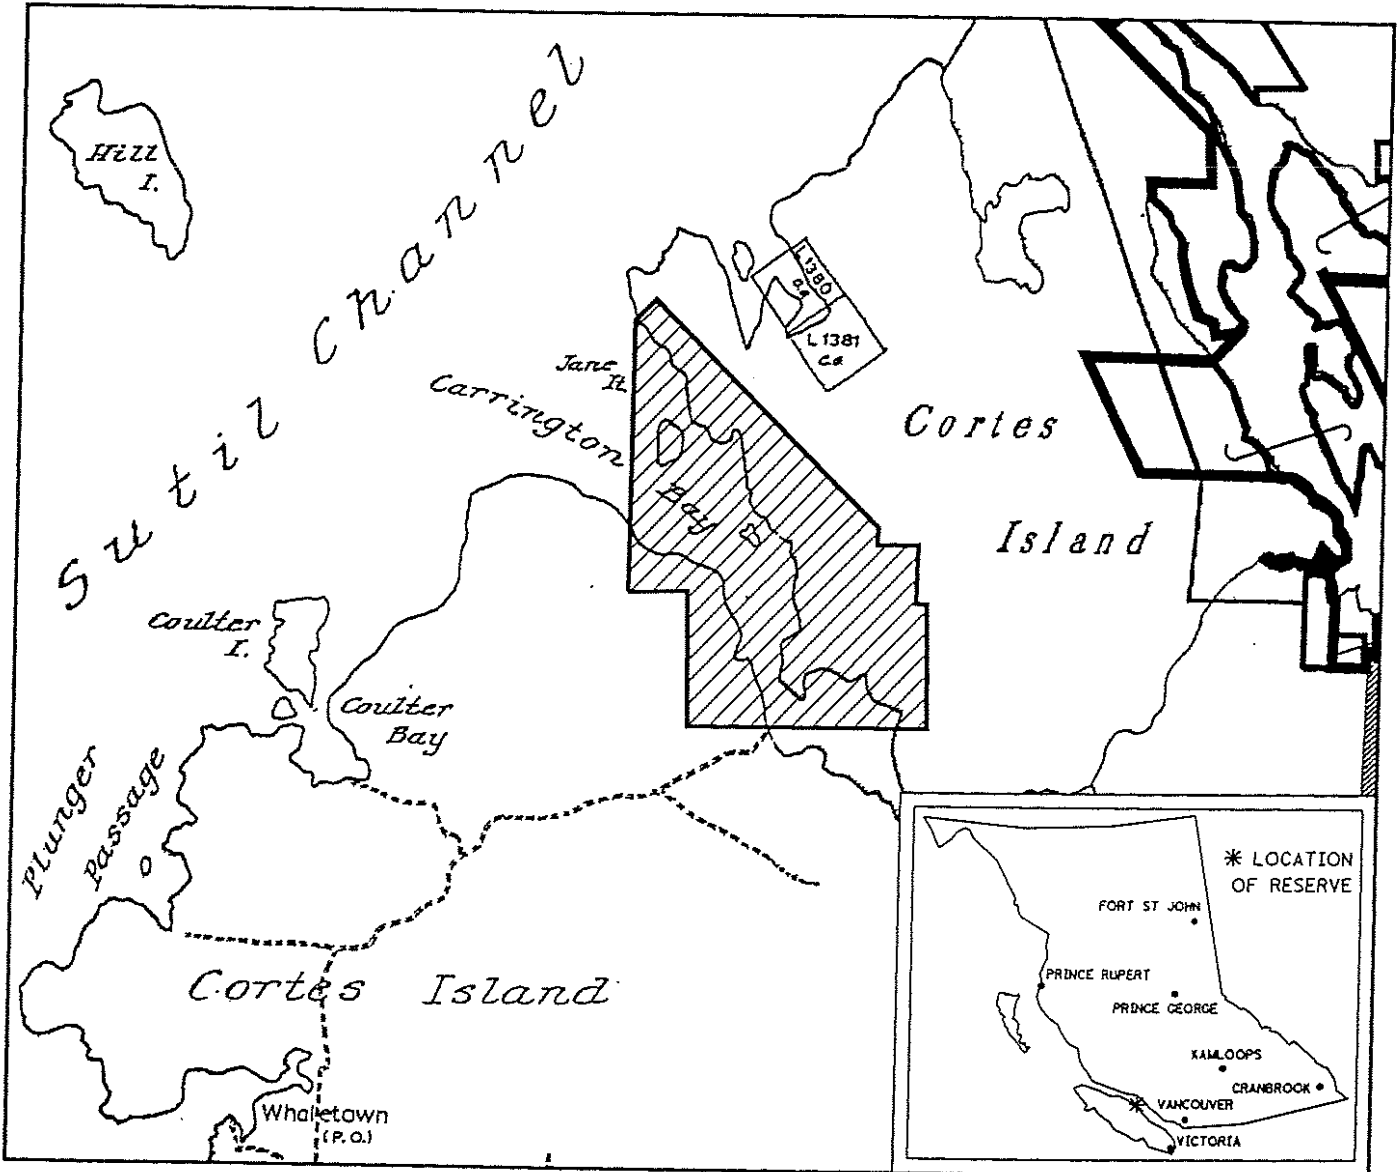

FILE NO. 14280 03 953

PROVINCE OF BRITISH COLUMBIA  
MINISTRY OF ENERGY, MINES AND PETROLEUM RESOURCES  
MINERAL TITLES BRANCH

CARRINGTON BAY, CORTES ISLAND

This is a summary sketch of the area shown in black on Mineral Titles Reference Maps (File 12000 01)

LAND DISTRICT: SAYWARD

MINING DIVISION: NANAIMO

MAPS: 092K02W, 03E

SCALE 1: 50 000

SKETCH PREPARED BY: DGP