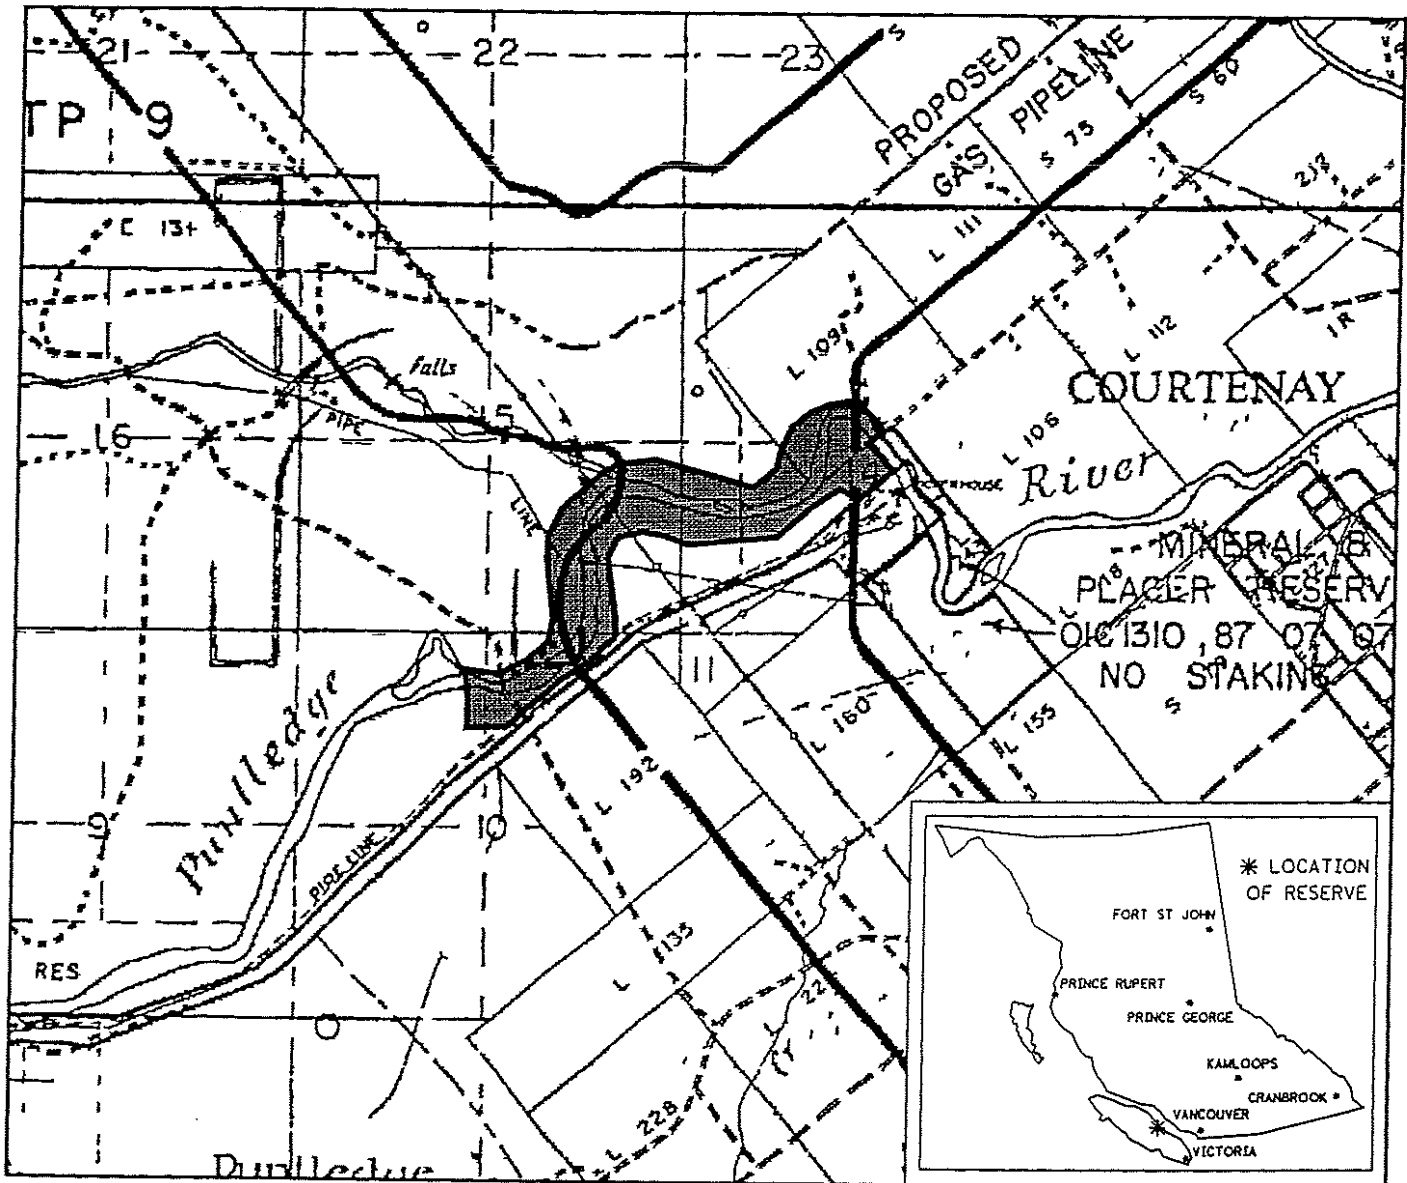

PROVINCE OF BRITISH COLUMBIA
MINISTRY OF ENERGY, MINES AND PETROLEUM RESOURCES
MINERAL TITLES BRANCH

PUNTLIDGE RIVER FOSSIL BEDS

This is a summary sketch of the area shown in black on Mineral Titles Reference Maps (File 12000 01)

LAND DISTRICT: COMOX	MINING DIVISION: NANAIMO	
MAPS: 092FII	SCALE 1: 31680	SKETCH PREPARED BY: LCK