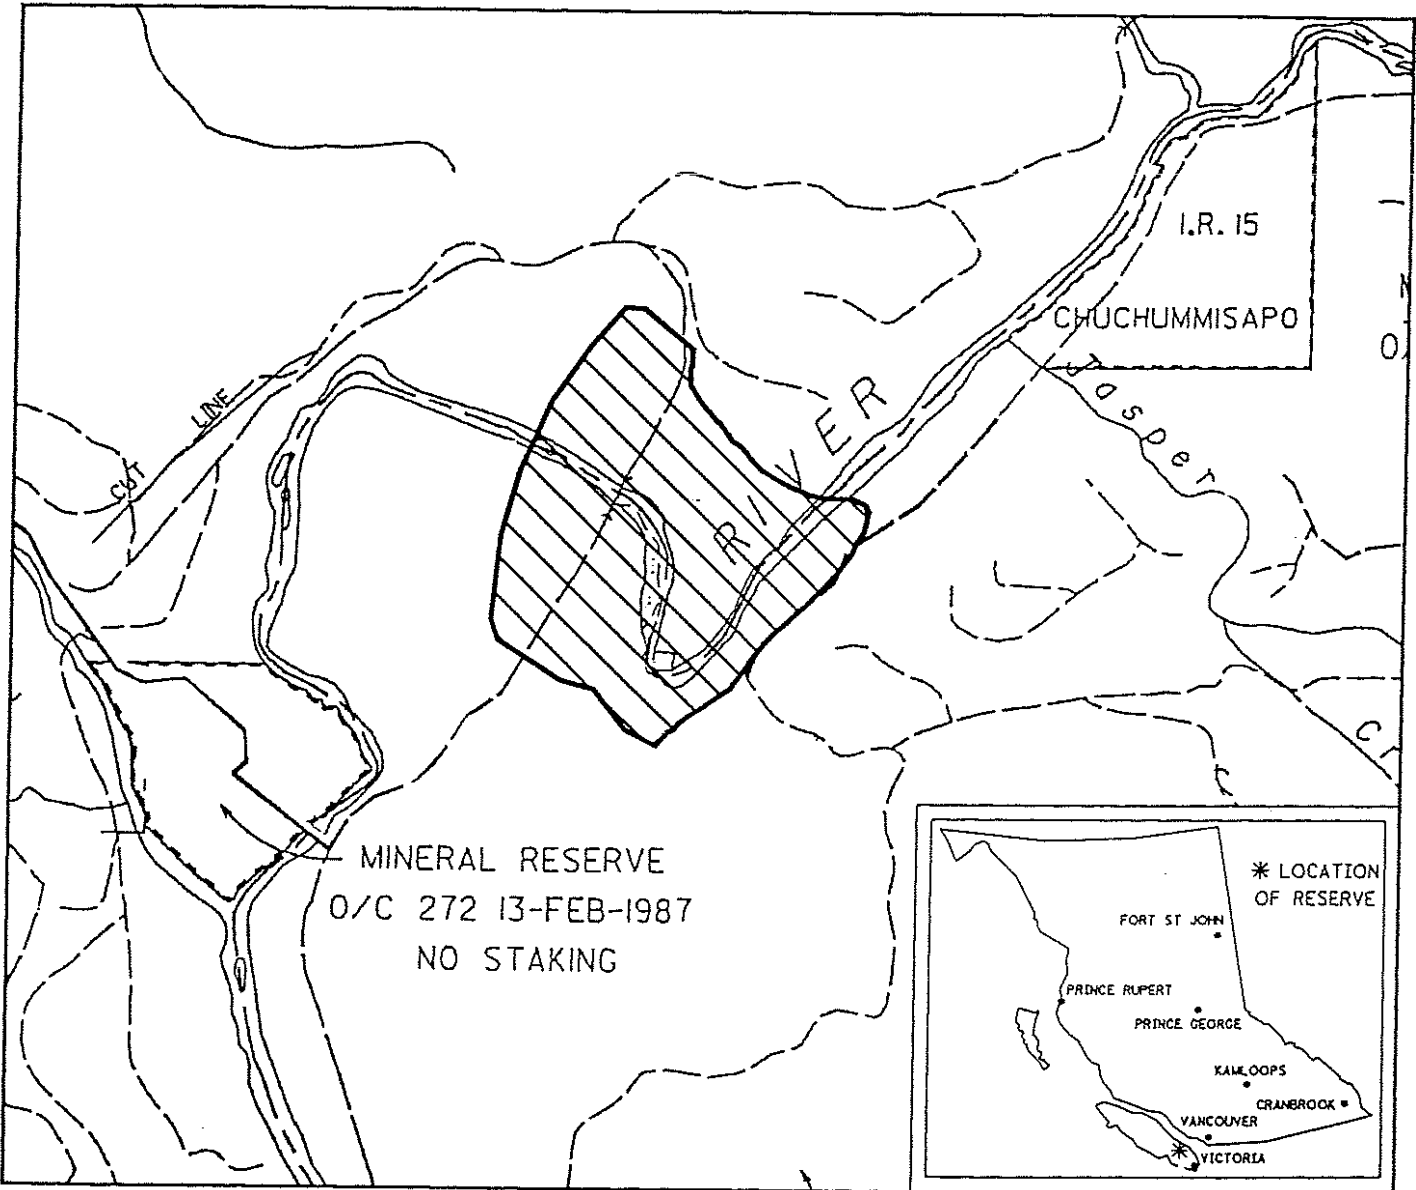

FILE NO. 14280 03 953

PROVINCE OF BRITISH COLUMBIA
MINISTRY OF ENERGY, MINES AND PETROLEUM RESOURCES
MINERAL TITLES BRANCH

NITINAT RIVER SITE B

This is a summary sketch of the area shown in black on Mineral Titles Reference Maps (File 12000 01)

LAND DISTRICT: BARCLAY, RENFREW	MINING DIVISION: ALBERNI, VICTORIA	
MAPS: 092C087	SCALE 1: 20 000	SKETCH PREPARED BY: LCK