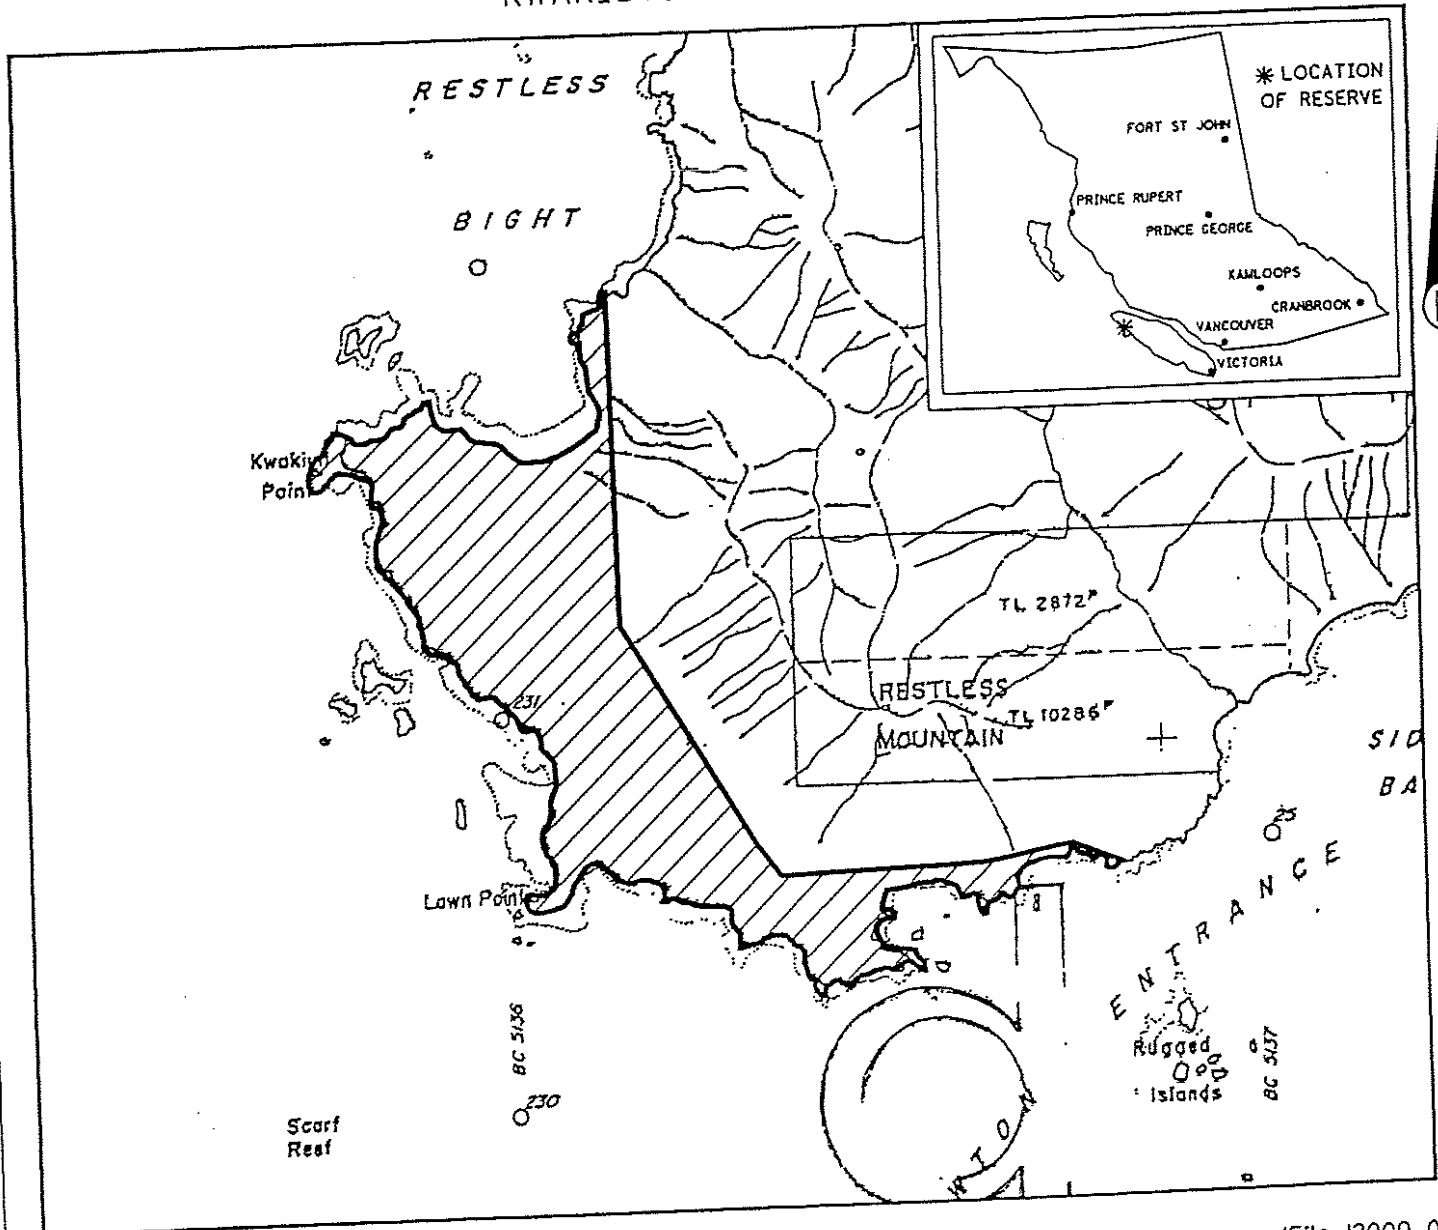

PROVINCE OF BRITISH COLUMBIA
 MINISTRY OF ENERGY, MINES AND PETROLEUM RESOURCES
 MINERAL TITLES BRANCH

KWAKIUTL / LAWN POINT

This is a summary sketch of the area shown in black on Mineral Titles Reference Maps (File 12000 01)

LAND DISTRICT: RUPERT	MINING DIVISION: NANAIMO	
MAPS: 092L05W	SCALE 1: 50 000	SKETCH PREPARED BY: LCK