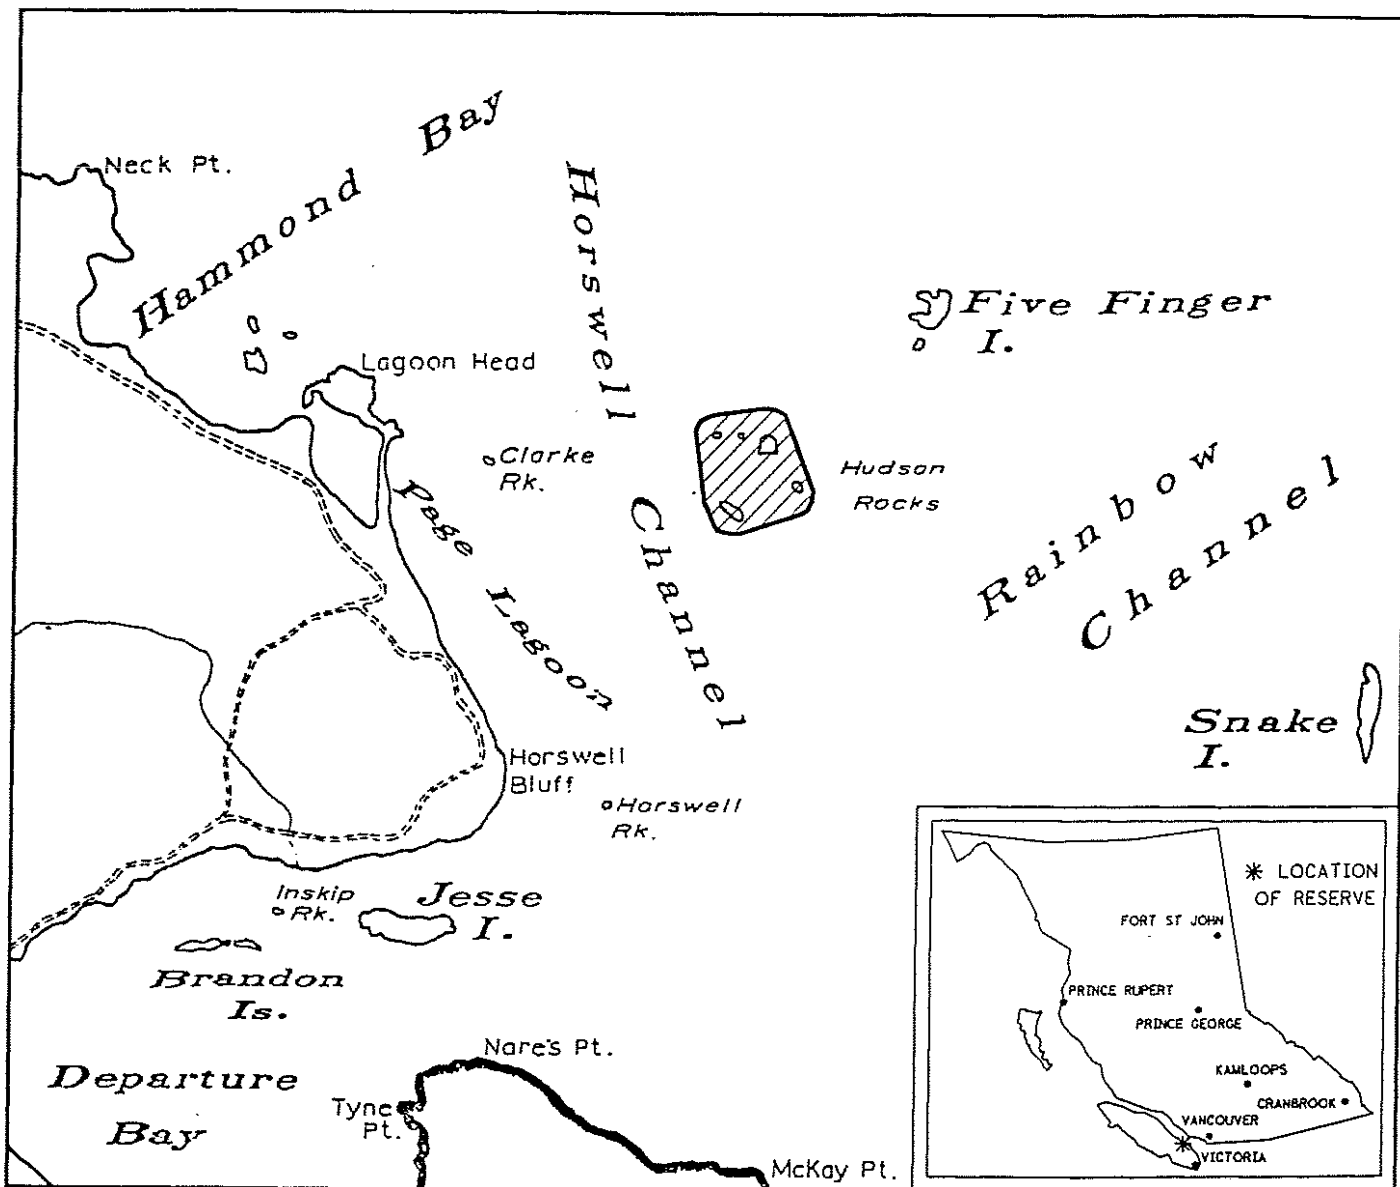

PROVINCE OF BRITISH COLUMBIA
MINISTRY OF ENERGY, MINES AND PETROLEUM RESOURCES
MINERAL TITLES BRANCH

HUDSON ROCKS

This is a summary sketch of the area shown in black on Mineral Titles Reference Maps (File 12000 01)

LAND DISTRICT: NANAIMO		MINING DIVISION: NANAIMO	
MAPS: 092G04W		SCALE 1: 31 680	SKETCH PREPARED BY: DGP