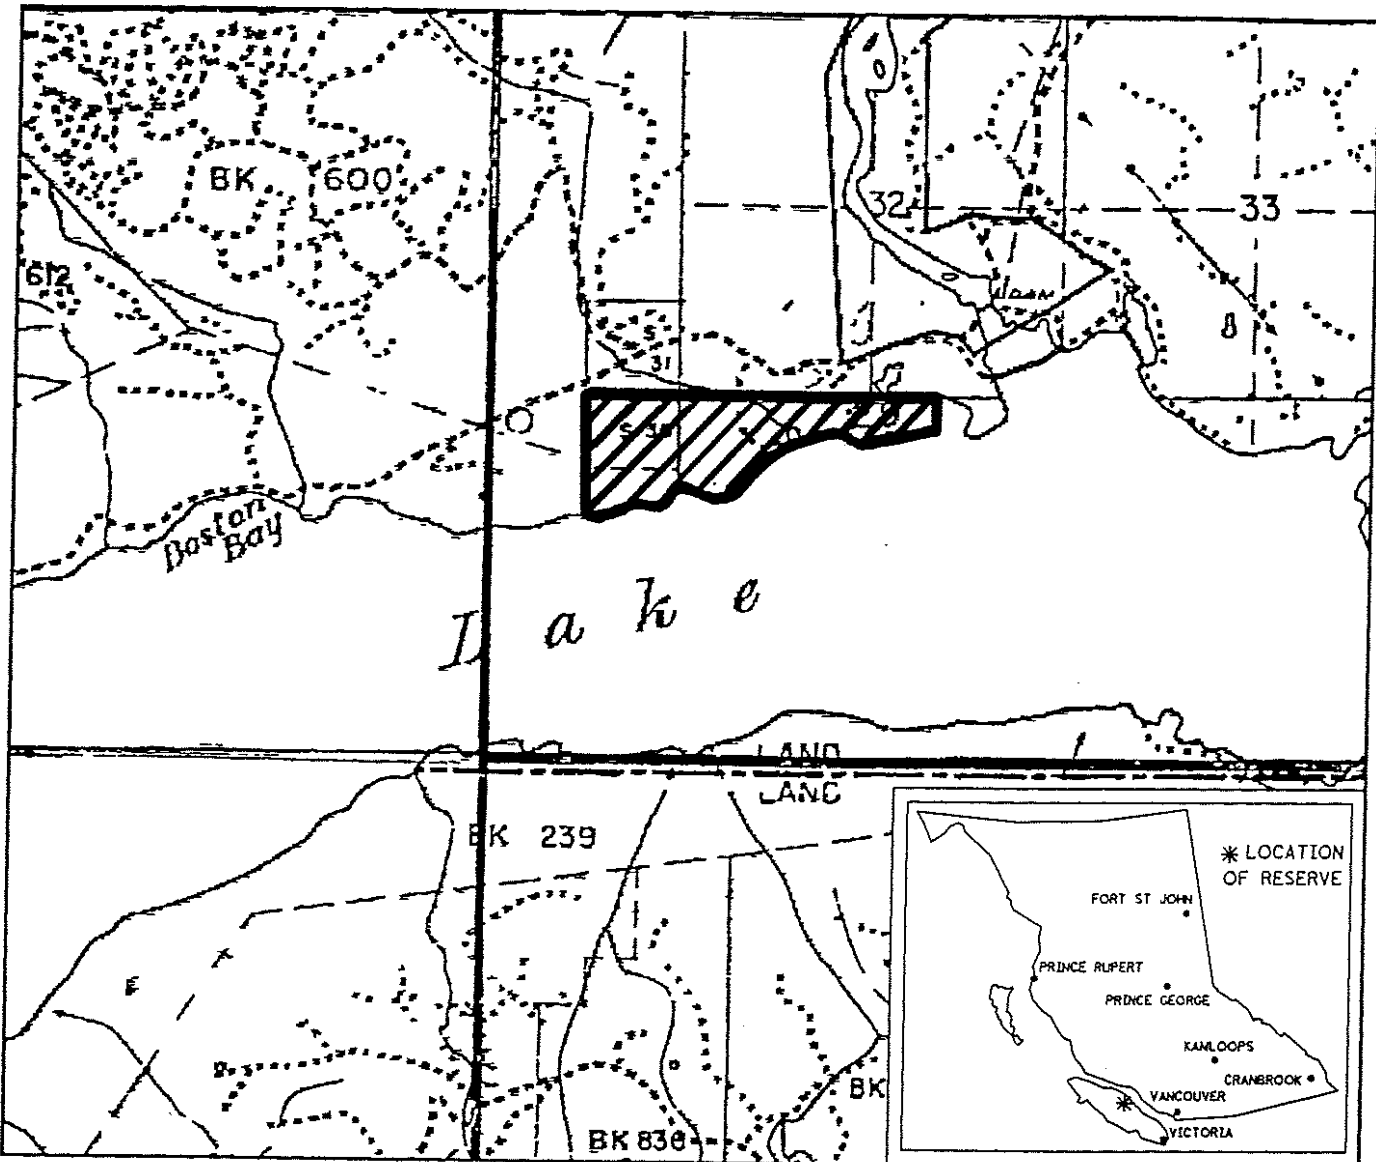

FILE NO. 14280 03 953

PROVINCE OF BRITISH COLUMBIA
MINISTRY OF ENERGY, MINES AND PETROLEUM RESOURCES
MINERAL TITLES BRANCH

COMOX LAKE BLUFFS

This is a summary sketch of the area shown in black on Mineral Titles Reference Maps (File 12000 01)

LAND DISTRICT: COMOX	MINING DIVISION: NANAIMO	
MAPS: 092FII	SCALE 1: 31 680	SKETCH PREPARED BY: DMA