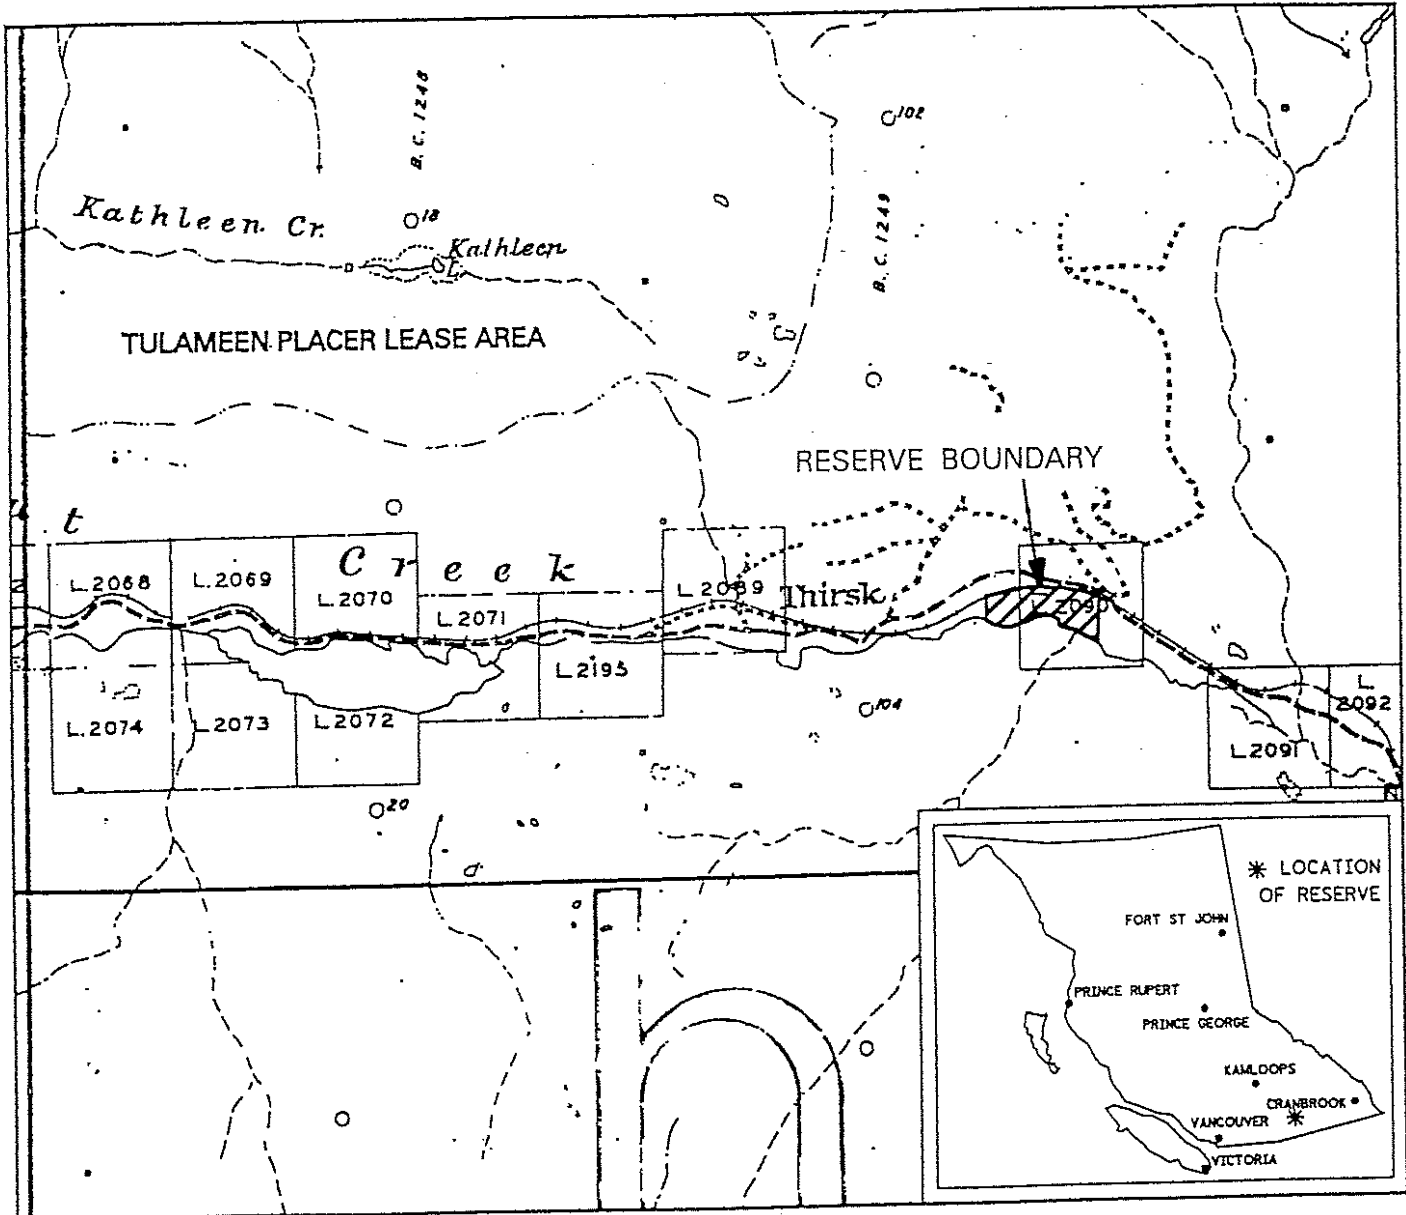

PROVINCE OF BRITISH COLUMBIA
 MINISTRY OF EMPLOYMENT AND INVESTMENT
 MINERAL TITLES BRANCH

ROWLEY CREEK

This is a summary sketch of the area shown in black on Mineral Titles Reference Maps (File 12000 01)

LAND DISTRICT: KAMLOOPS DIVISION OF YALE	MINING DIVISION: SIMILKAMEEN	
MAPS: 092H09E	SCALE 1: 50 000	SKETCH PREPARED BY: JBM