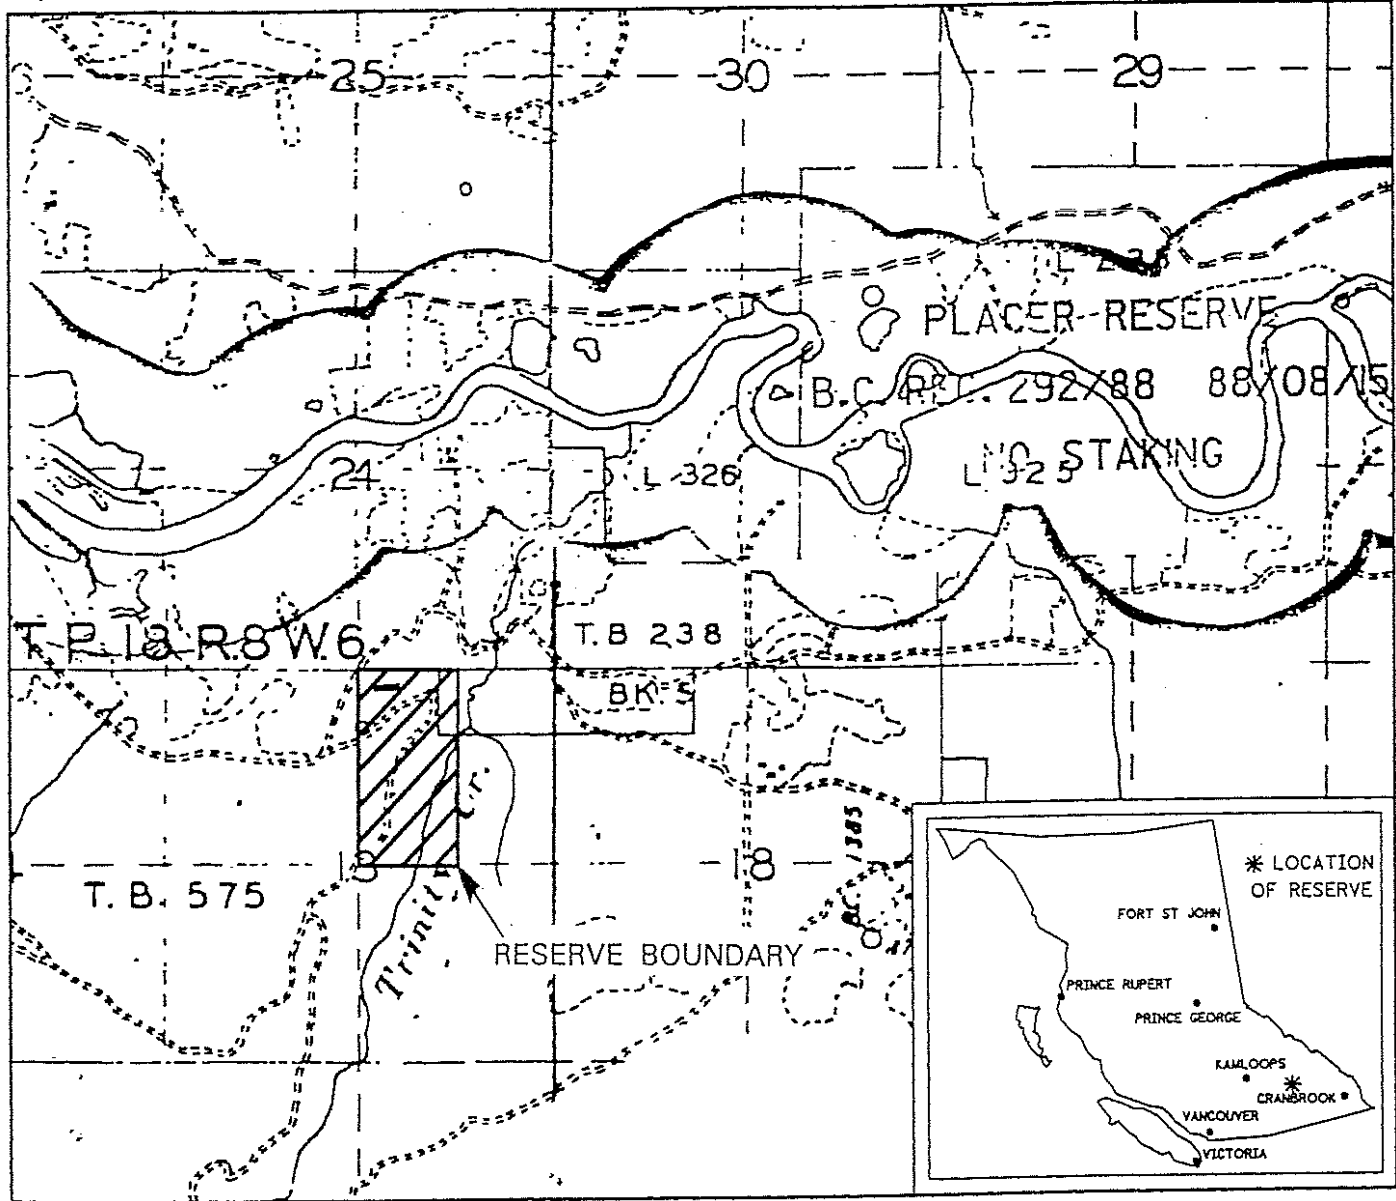

PROVINCE OF BRITISH COLUMBIA
MINISTRY OF EMPLOYMENT AND INVESTMENT
MINERAL TITLES BRANCH

TRINITY CREEK

This is a summary sketch of the area shown in black on Mineral Titles Reference Maps (File 12000 01)

LAND DISTRICT: KAMLOOPS DIVISION OF YALE	MINING DIVISION: VERNON	
MAPS: 082LI0W	SCALE 1: 31680	SKETCH PREPARED BY: DMA