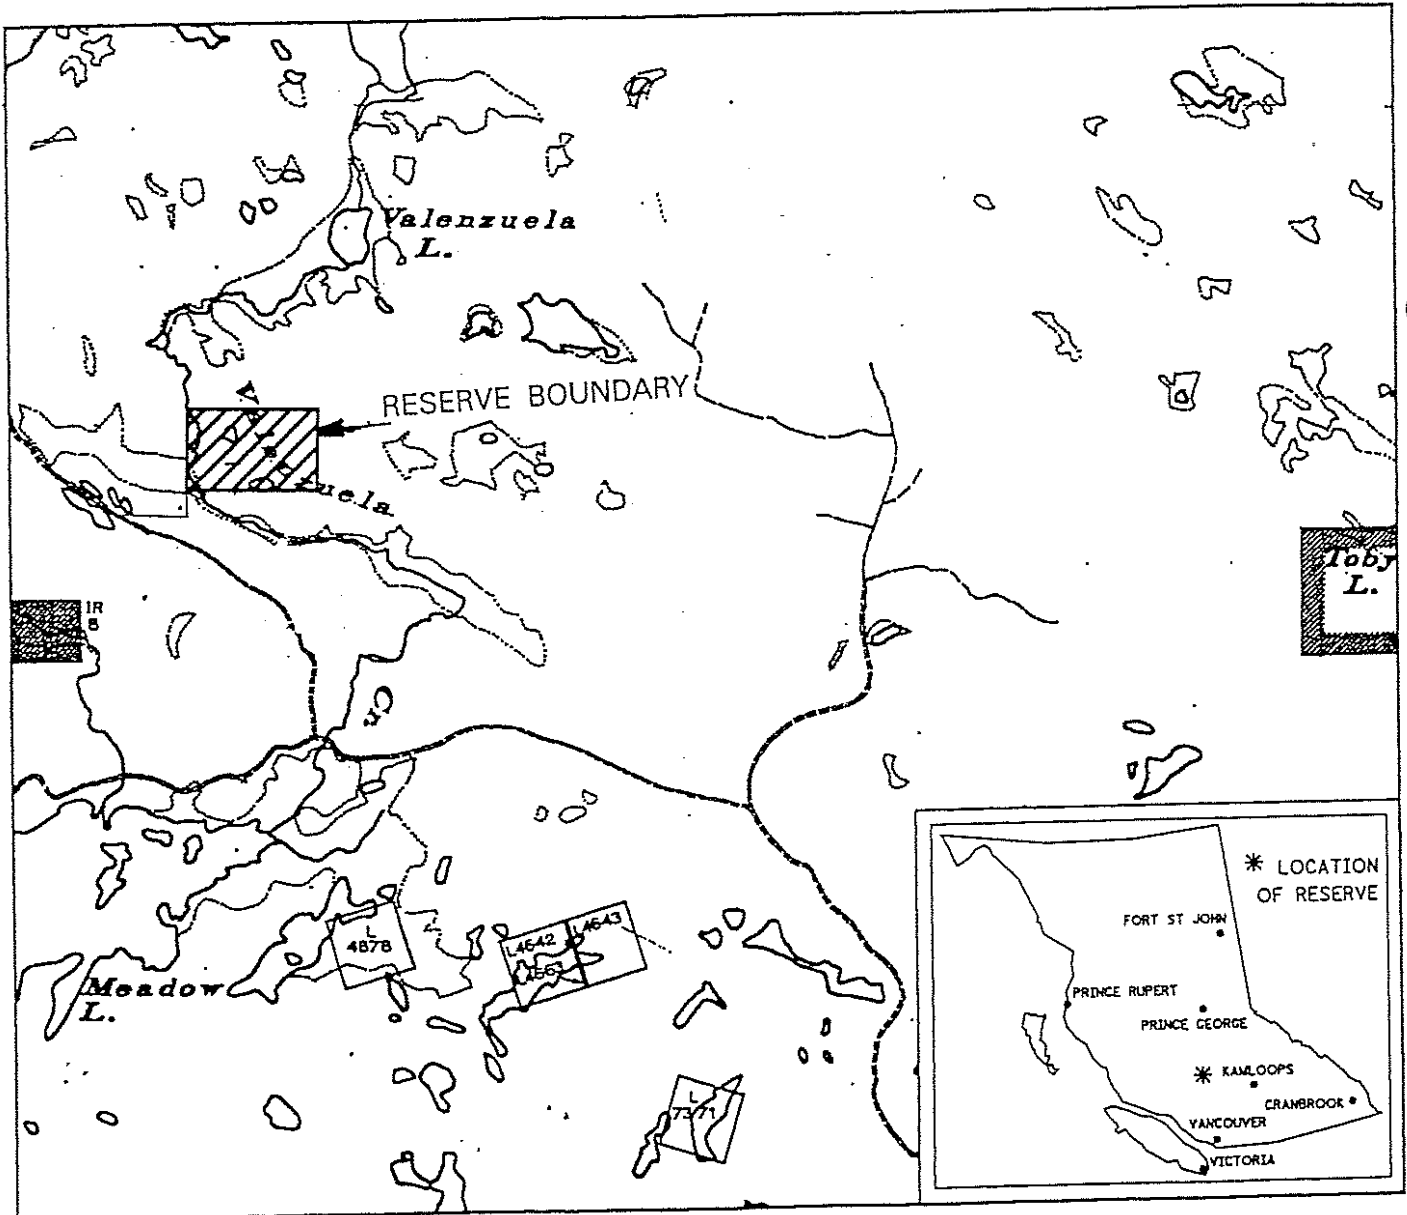

FILE NO. 14280-03-986

PROVINCE OF BRITISH COLUMBIA
MINISTRY OF EMPLOYMENT AND INVESTMENT
MINERAL TITLES BRANCH

MEADOW CREEK

This is a summary sketch of the area shown in black on Mineral Titles Reference Maps (File 12000 01)

LAND DISTRICT: LILLOOET	MINING DIVISION: CLINTON	
MAPS: 092P05E	SCALE 1: 50 000	SKETCH PREPARED BY: JBM