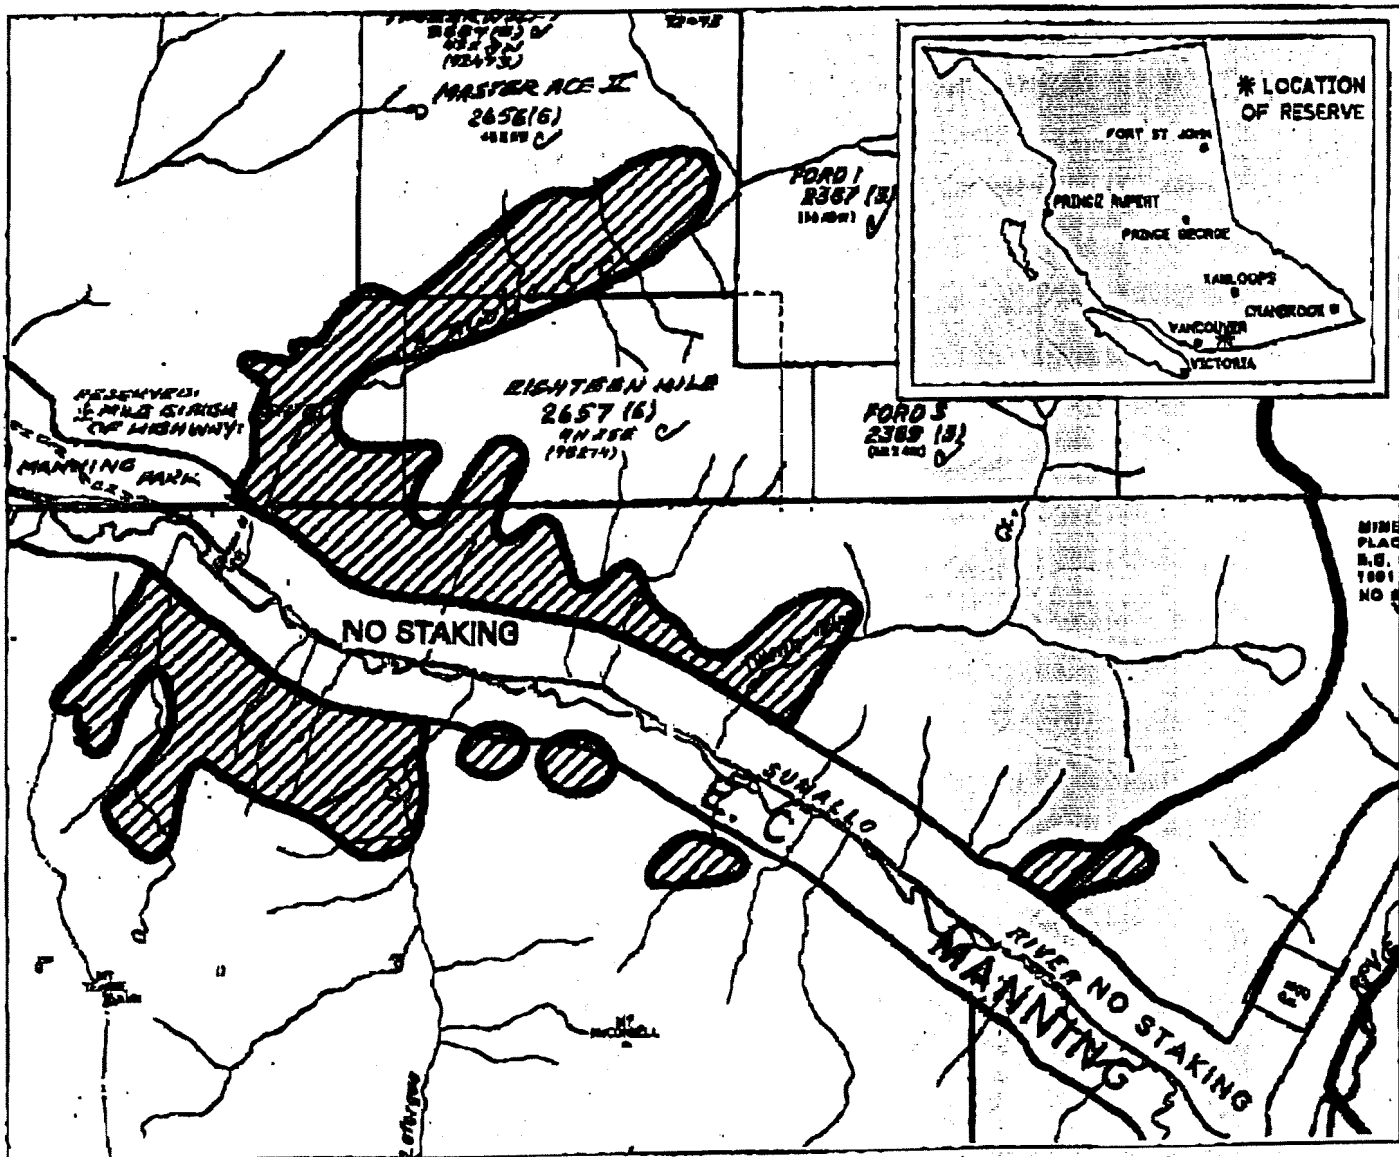

FILE NO. 14280 03 906

PROVINCE OF BRITISH COLUMBIA
 MINISTRY OF ENERGY, MINES AND PETROLEUM RESOURCES
 MINERAL TITLES BRANCH

SUMALLO - SNASS (OLD GROWTH)

This is a summary sketch of the area shown in black on Mineral Titles Reference Maps (File 12000 0)

LAND DISTRICT: YALE DIV. OF YALE	MINING DIVISION: NEW WESTMINSTER	
MAPS: 092H03E, 092H06E	SCALE 1: 50 000	SKETCH PREPARED BY: CJF