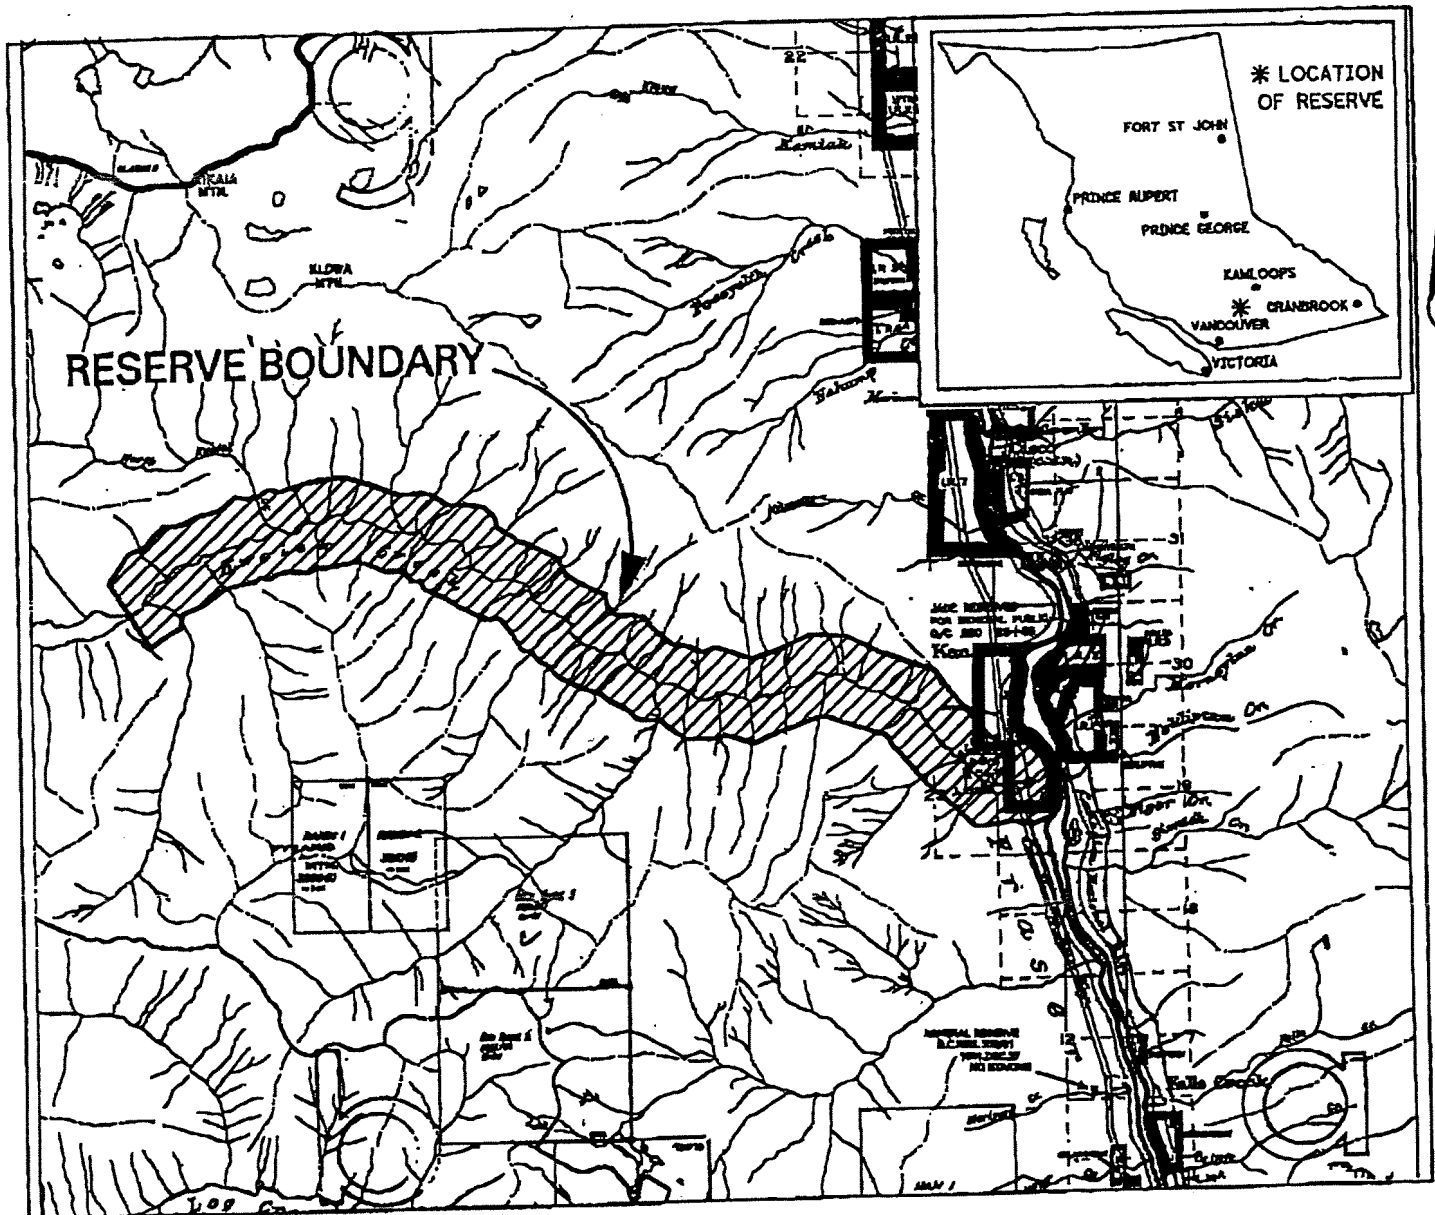

FILE NO. 14280 03 935

PROVINCE OF BRITISH COLUMBIA  
MINISTRY OF ENERGY, MINES AND PETROLEUM RESOURCES  
MINERAL TITLES BRANCH

KWOIEK CREEK HYDROELECTRIC PROJECT

This is a summary sketch of the area shown in black on Mineral Titles Reference Maps (File 12000 01)

LAND DISTRICT: KAMLOOPS DIVISION OF YALE	MINING DIVISION: KAMLOOPS	
MAPS: 092104E	SCALE 1: 100 000	SKETCH PREPARED BY: CJF