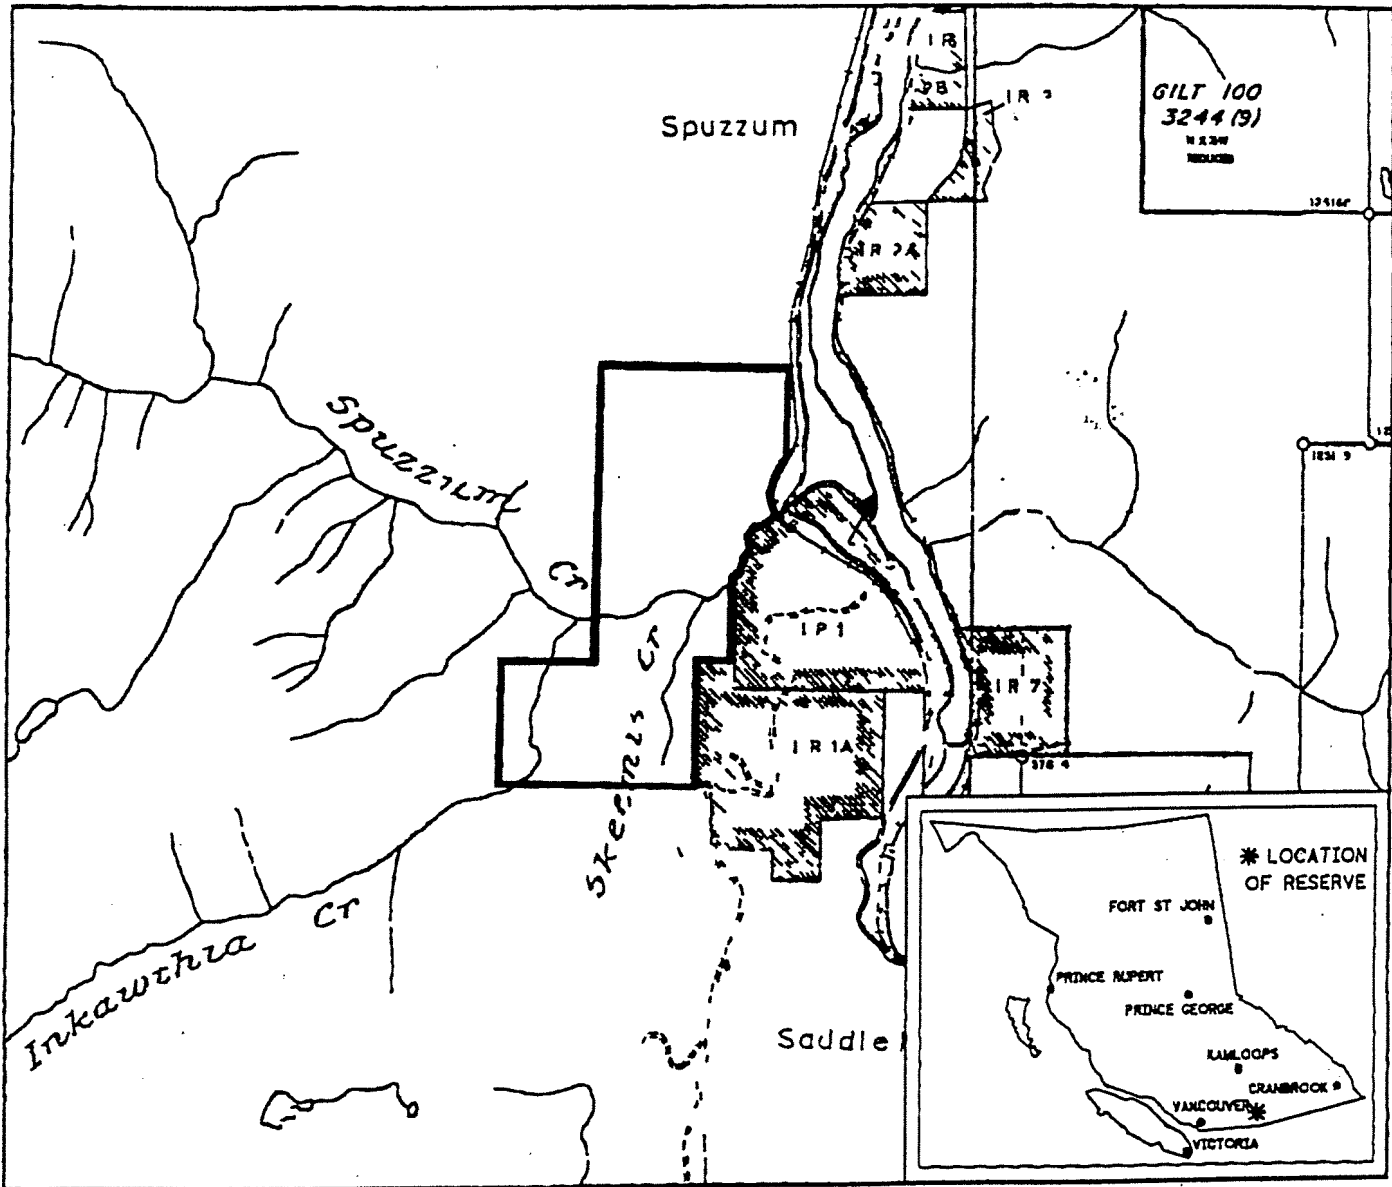

PROVINCE OF BRITISH COLUMBIA
MINISTRY OF ENERGY, MINES AND PETROLEUM RESOURCES
MINERAL TITLES BRANCH

SPUZZUM INDIAN RESERVE

This is a summary sketch of the area shown in black on Mineral Titles Reference Maps (File 12000 01)

LAND DISTRICT: YALE DIVISION OF YALE	MINING DIVISION: NEW WESTMINSTER	
MAPS: 092HIIW	SCALE 1: 50 000	SKETCH PREPARED BY: JBM