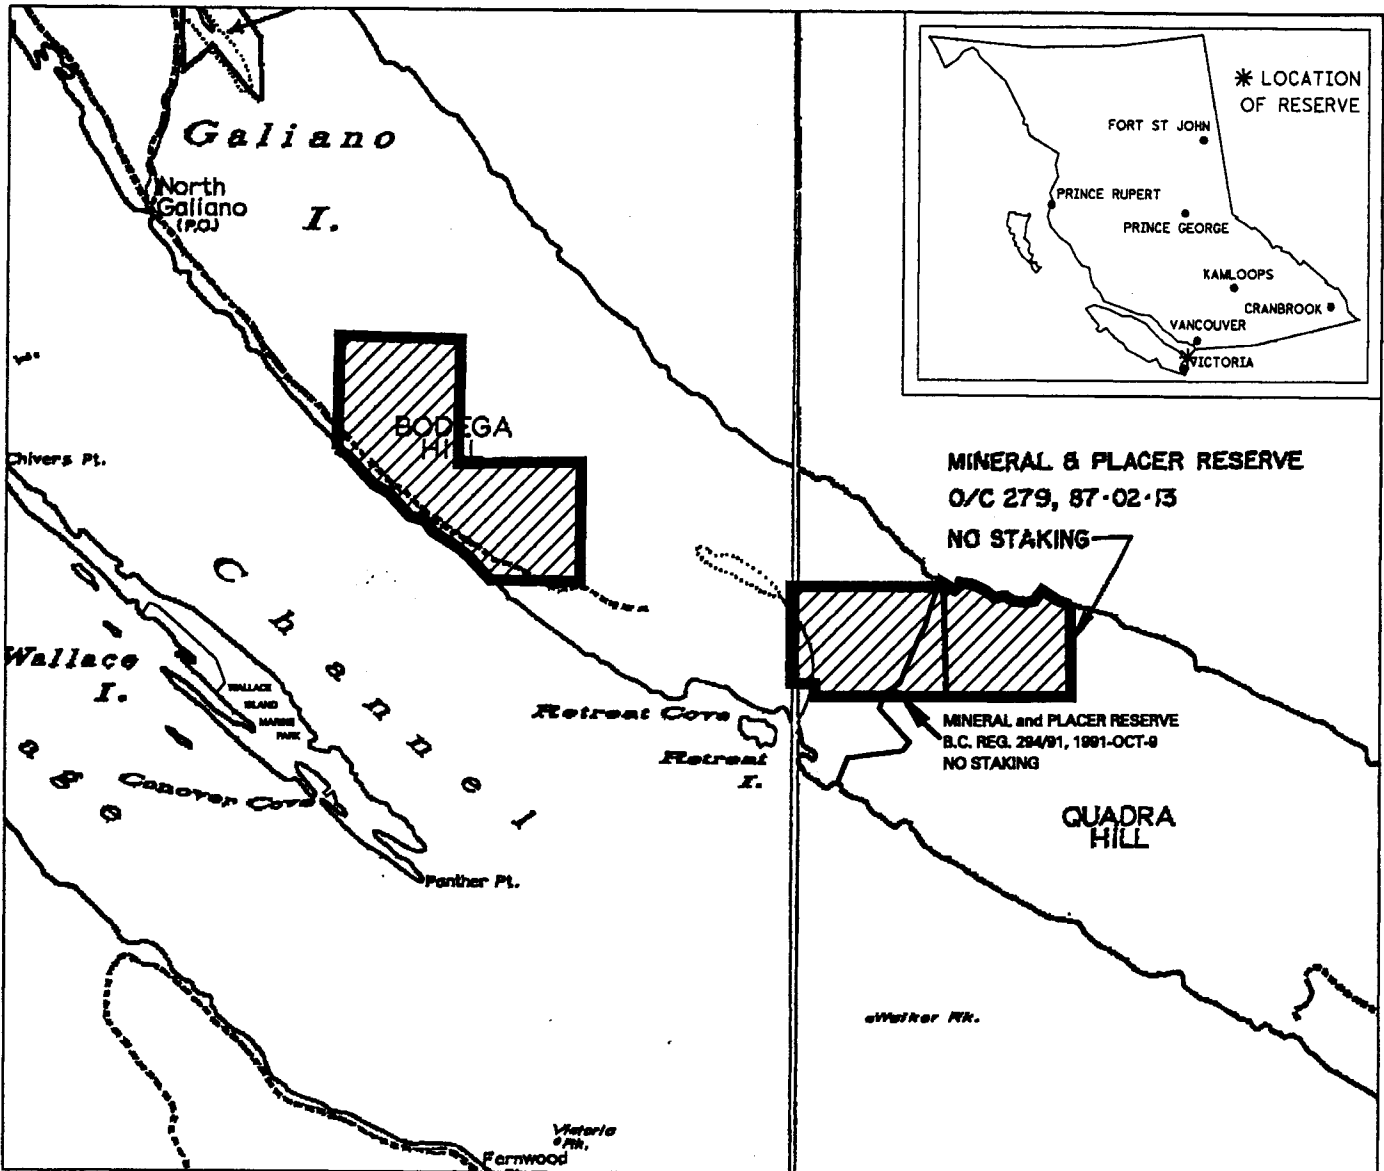

FILE NO. 14280 03 983

PROVINCE OF BRITISH COLUMBIA  
MINISTRY OF ENERGY, MINES AND PETROLEUM RESOURCES  
MINERAL TITLES BRANCH

GALIANO ISLAND

This is a summary sketch of the area shown in black on Mineral Titles Reference Maps (File 12000 01)

LAND DISTRICT: COWICHAN	MINING DIVISION: VICTORIA	
MAPS: 092BI3E, 14W	SCALE 1: 50 000	SKETCH PREPARED BY: LCK