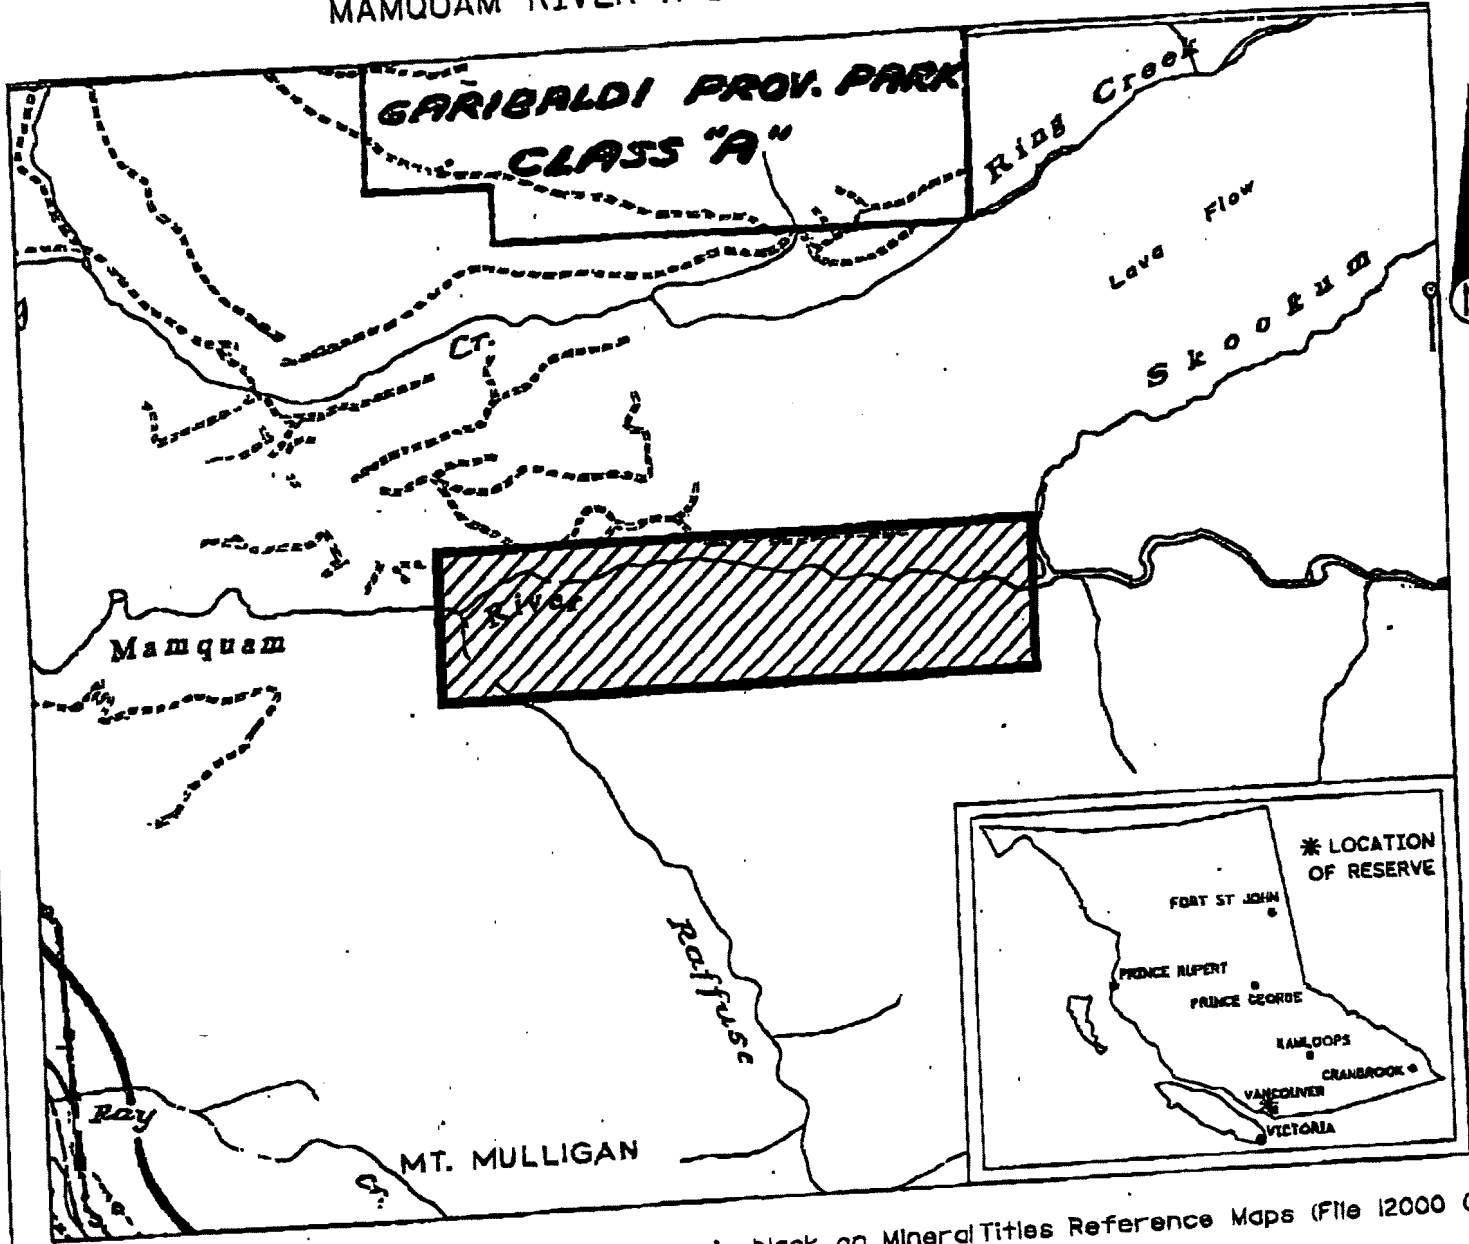

PROVINCE OF BRITISH COLUMBIA
MINISTRY OF ENERGY, MINES AND PETROLEUM RESOURCES
MINERAL TITLES BRANCH

MAMQUAM RIVER HYDROELECTRIC PROJECT

This is a summary sketch of the area shown in black on Mineral Titles Reference Maps (File 12000 01)

LAND DISTRICT: NEW WESTMINSTER	MINING DIVISION: VANCOUVER	
MAPS: 092GIOW. IIE	SCALE 1: 50 000	SKETCH PREPARED BY: KWD