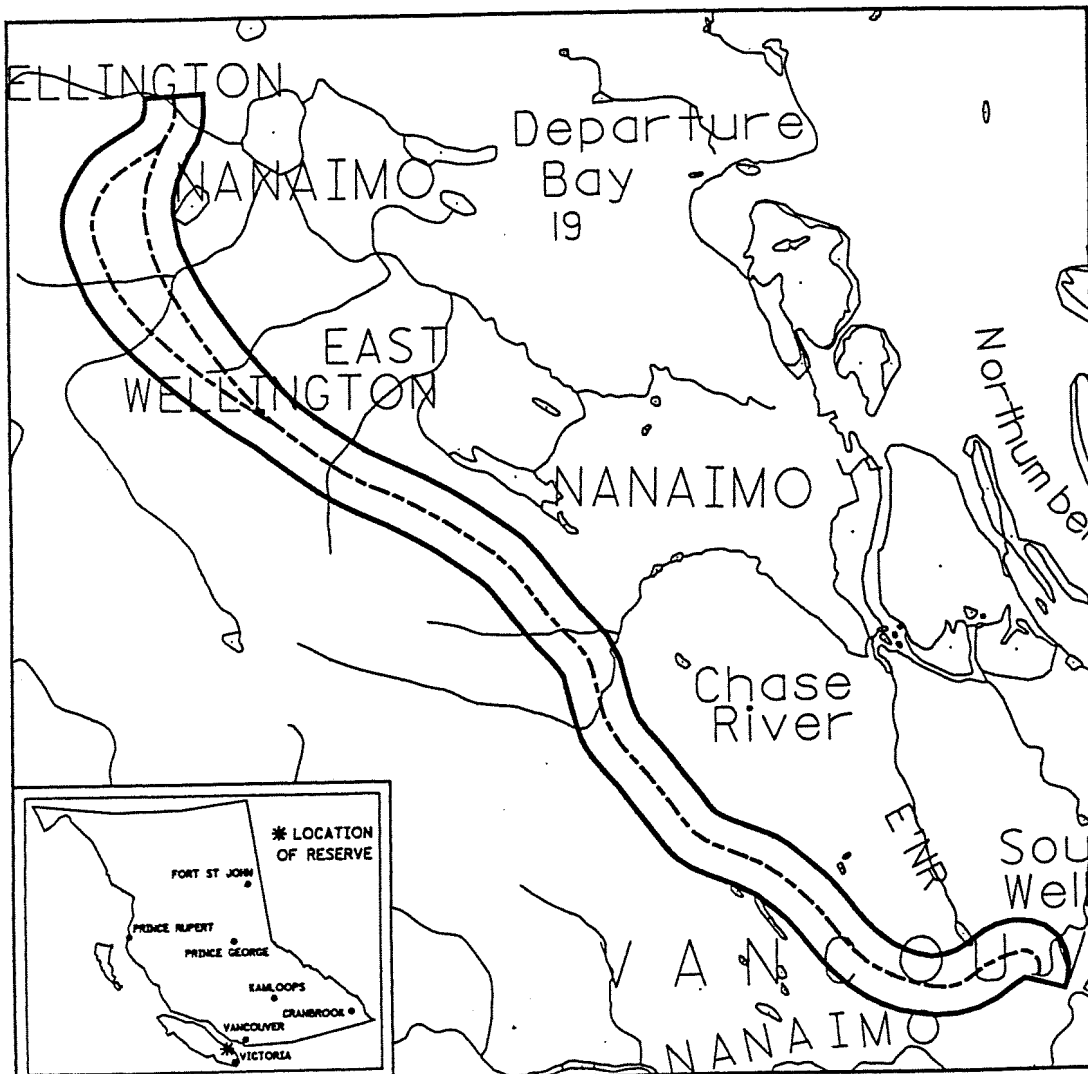

PROVINCE OF BRITISH COLUMBIA  
MINISTRY OF ENERGY, MINES AND PETROLEUM RESOURCES  
MINERAL TITLES BRANCH

NANAIMO OUTER ROUTE

This is a summary sketch of the area shown in black on Mineral Titles Reference Maps (File 12000 01)

LAND DISTRICT: CRANBERRY, DOUGLAS, DUNSMUIR, MOUNTAIN, WELLINGTON, NANOOSE	MINING DIVISION: NANAIMO
MAPS: 092FOIE, 092G04W	SCALE 1:100 000 SKETCH PREPARED BY: CJF