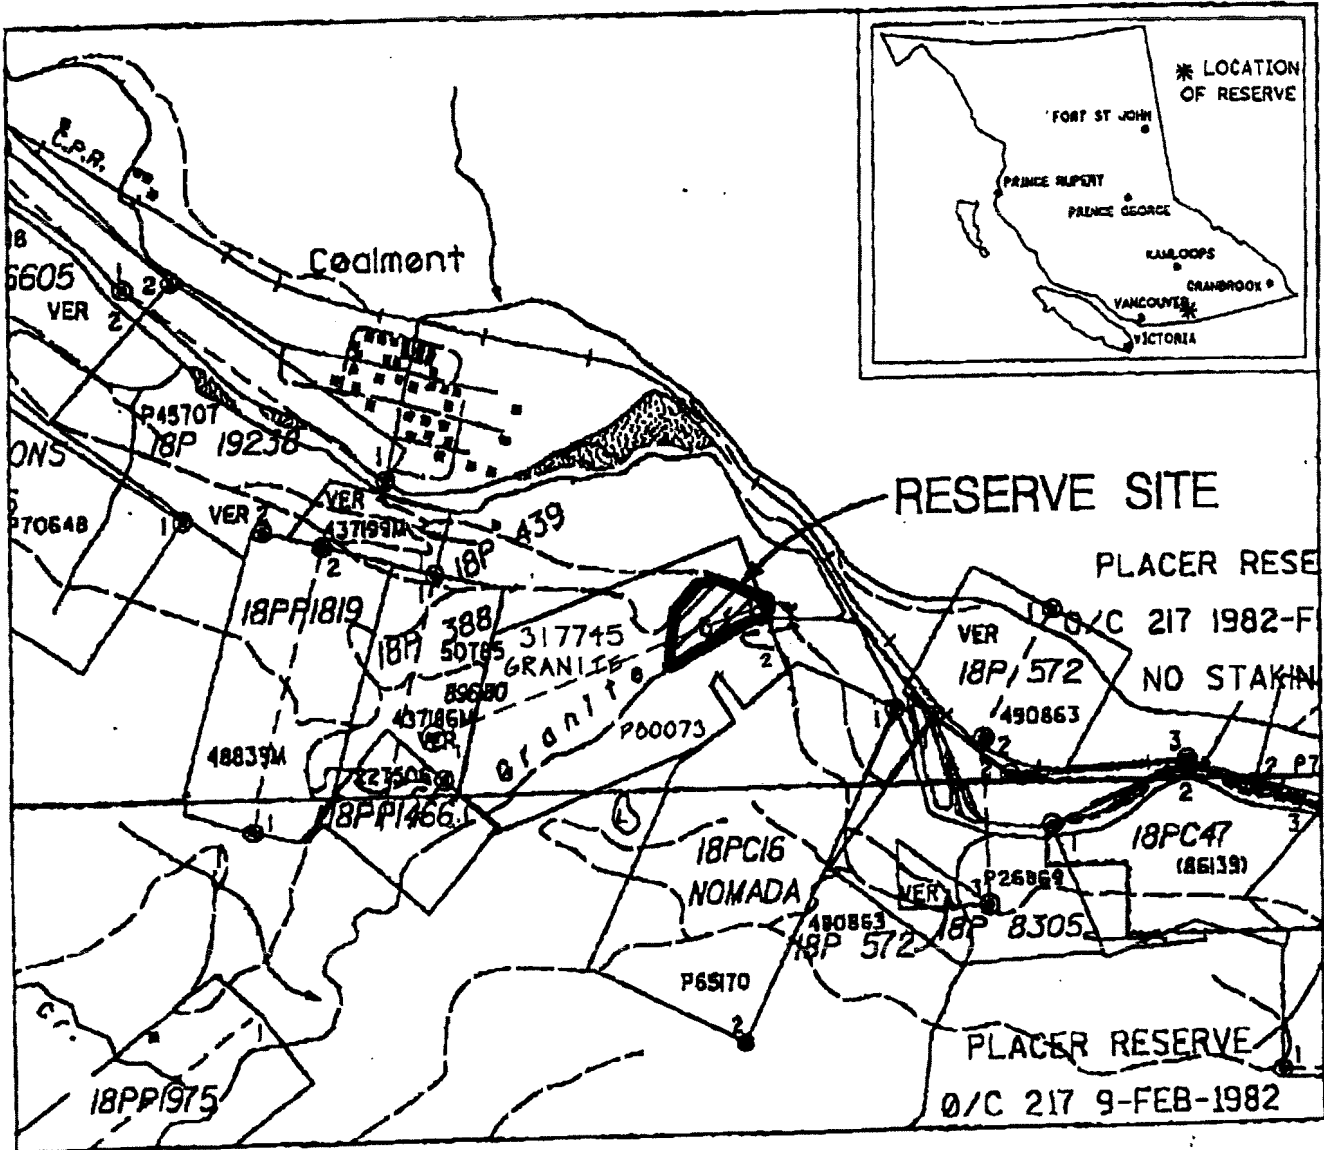

PROVINCE OF BRITISH COLUMBIA
 MINISTRY OF ENERGY, MINES AND PETROLEUM RESOURCES
 MINERAL TITLES BRANCH

GRANITE CITY

This is a summary sketch of the area shown in black on Mineral Titles Reference Maps (File 12000 01)

LAND DISTRICT: YALE DIVISION OF YALE	MINING DIVISION: SIMILKAMEEN	
MAPS: 092H057	SCALE 1: 20 000	SKETCH PREPARED BY: HJL