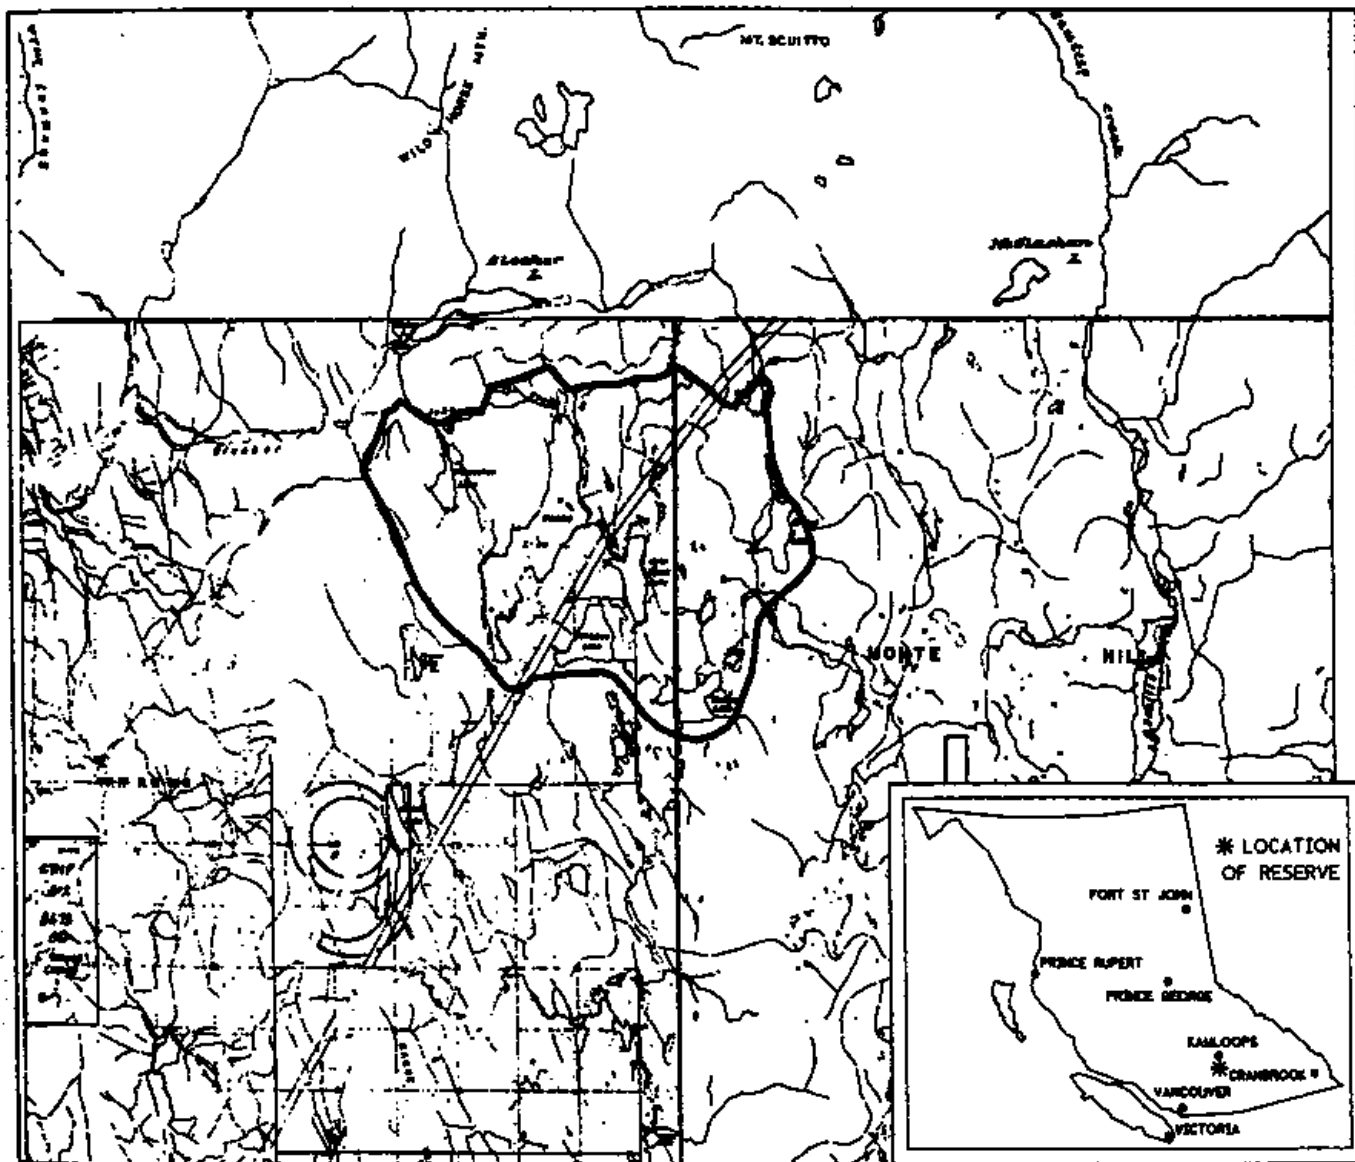

FILE NO. 14280 03 974

PROVINCE OF BRITISH COLUMBIA
MINISTRY OF ENERGY, MINES AND PETROLEUM RESOURCES
MINERAL TITLES BRANCH

ROCHE LAKE

This is a summary sketch of the area shown in black on Mineral Titles Reference Maps (File 12000 01)

LAND DISTRICT:
KAMLOOPS DIVISION OF YALE

MINING DIVISION: KAMLOOPS

MAPS: 092108E

SCALE 1:100 000

SKETCH PREPARED BY: LCK